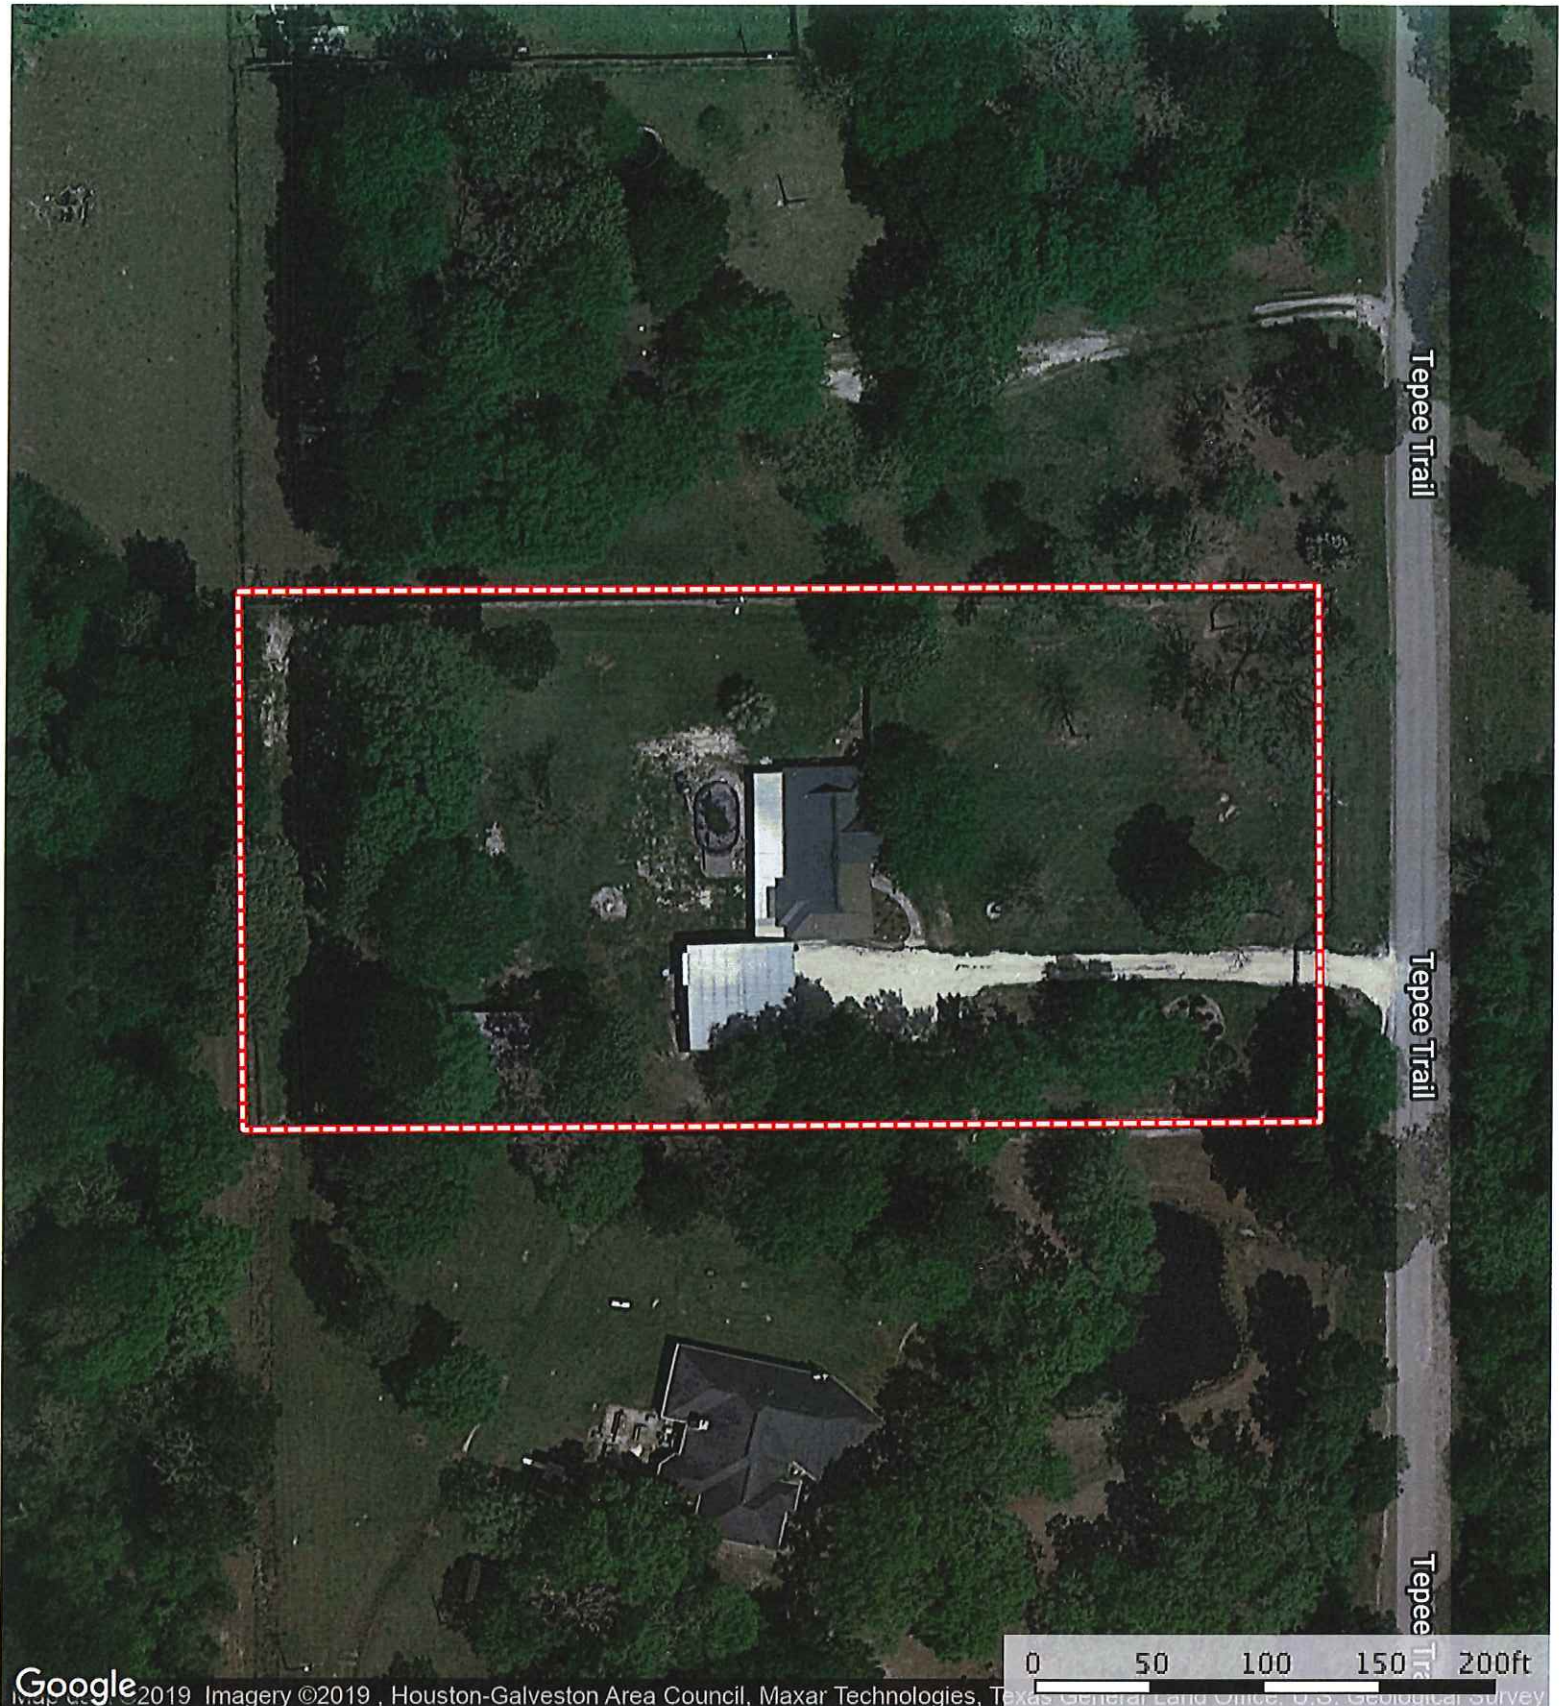

27175 Tepee Trail
Waller County, Texas, AC +/-

 Boundary

27175 Tepee Trail
Waller County, Texas, AC +/-

Google 2019 Imagery ©2019, Houston-Galveston Area Council, Maxar Technologies, Texas General Land Office, U.S. Geological Survey

 Boundary

 The information contained herein was obtained from sources deemed to be reliable. MapRight Services makes no warranties or guarantees as to the completeness or accuracy thereof.

27175 Tepee Trail
Waller County, Texas, AC +/-

- Boundary
- 100 Year Floodplain
- 500 Year Floodplain
- Floodway
- Special
- Unmapped/Not