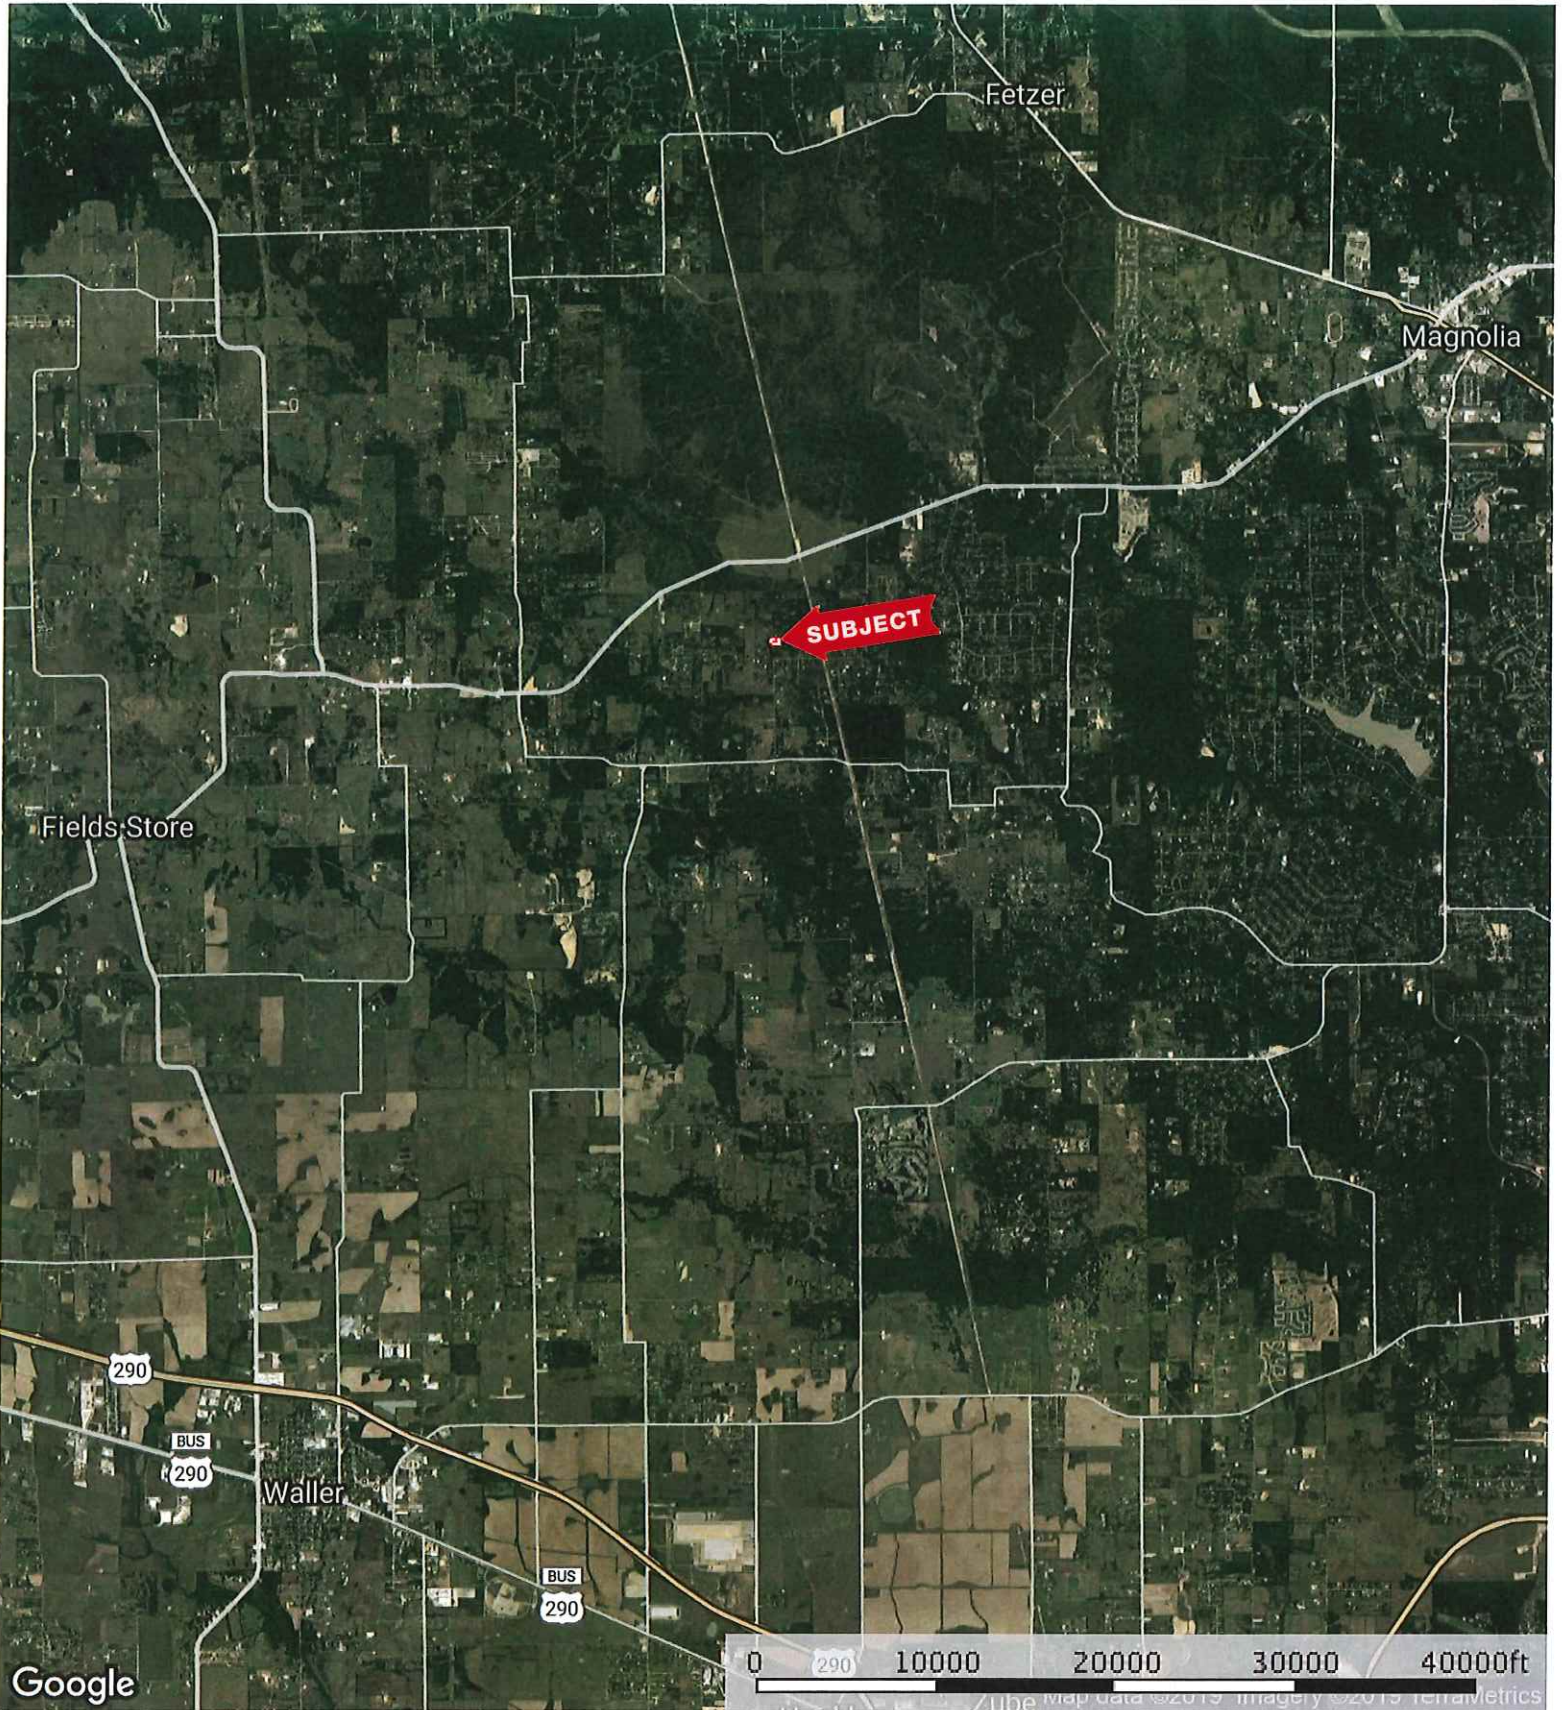

27175 Tepee Trail
Waller County, Texas, AC +/-

 Boundary

27175 Tepee Trail
Waller County, Texas, AC +/-

Google 2019 Imagery ©2019, Houston-Galveston Area Council, Maxar Technologies, Texas General Land Office, U.S. Geological Survey

 Boundary

 The information contained herein was obtained from sources deemed to be reliable. MapRight Services makes no warranties or guarantees as to the completeness or accuracy thereof.

27175 Tepee Trail
Waller County, Texas, AC +/-

- Boundary
- 100 Year Floodplain
- 500 Year Floodplain
- Floodway
- Special
- Unmapped/Not