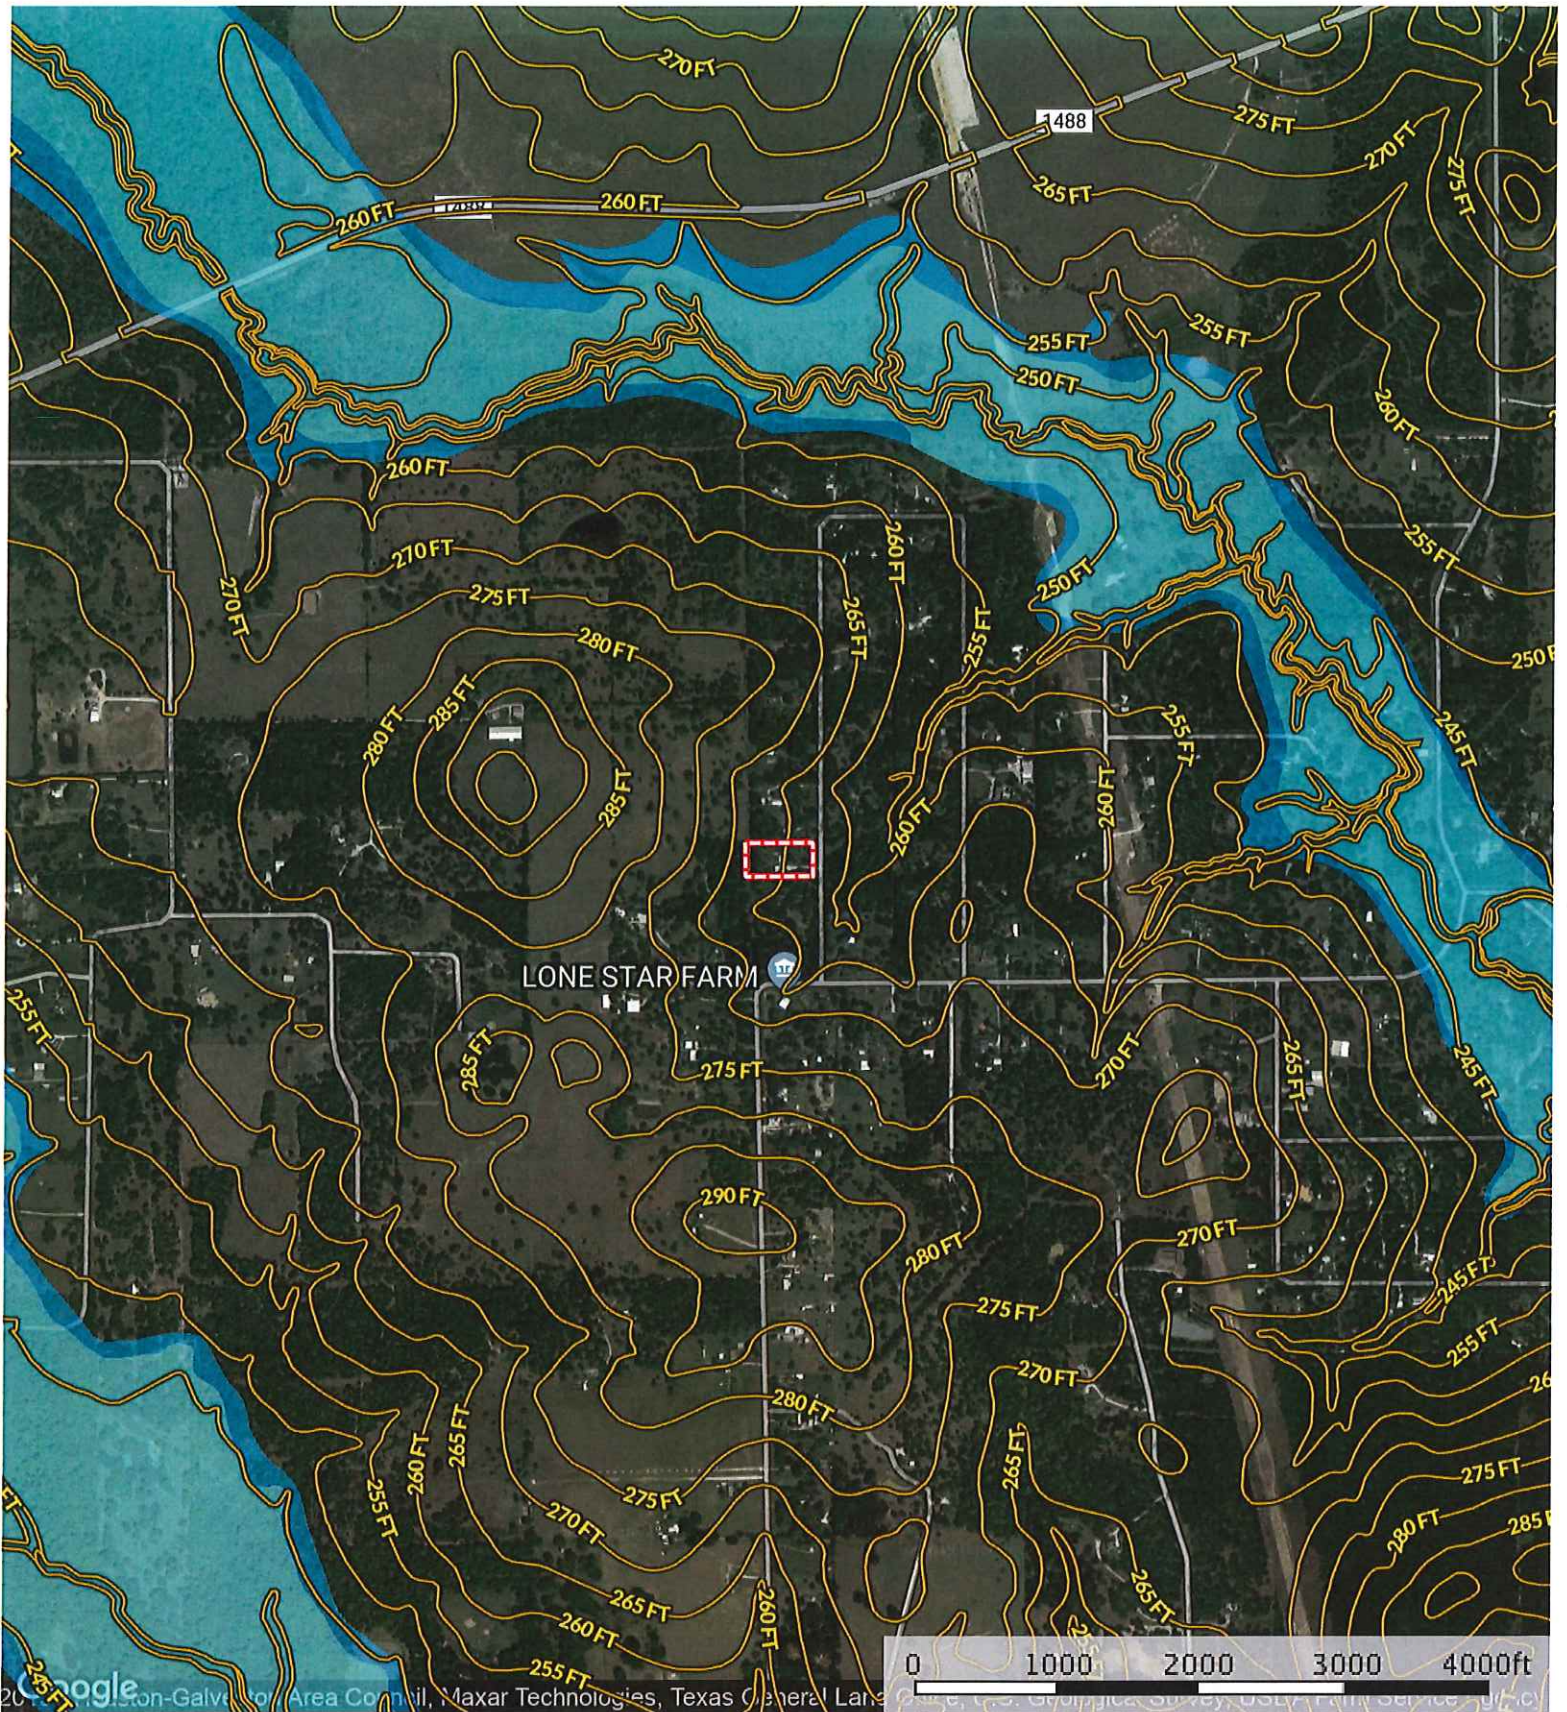

27175 Tepee Trail
Waller County, Texas, AC +/-

 Boundary

27175 Tepee Trail
Waller County, Texas, AC +/-

Google 2019 Imagery ©2019, Houston-Galveston Area Council, Maxar Technologies, Texas General Land Office, U.S. Geological Survey

 Boundary

 The information contained herein was obtained from sources deemed to be reliable. MapRight Services makes no warranties or guarantees as to the completeness or accuracy thereof.

27175 Tepee Trail
Waller County, Texas, AC +/-

- Boundary
- 100 Year Floodplain
- 500 Year Floodplain
- Floodway
- Special
- Unmapped/Not