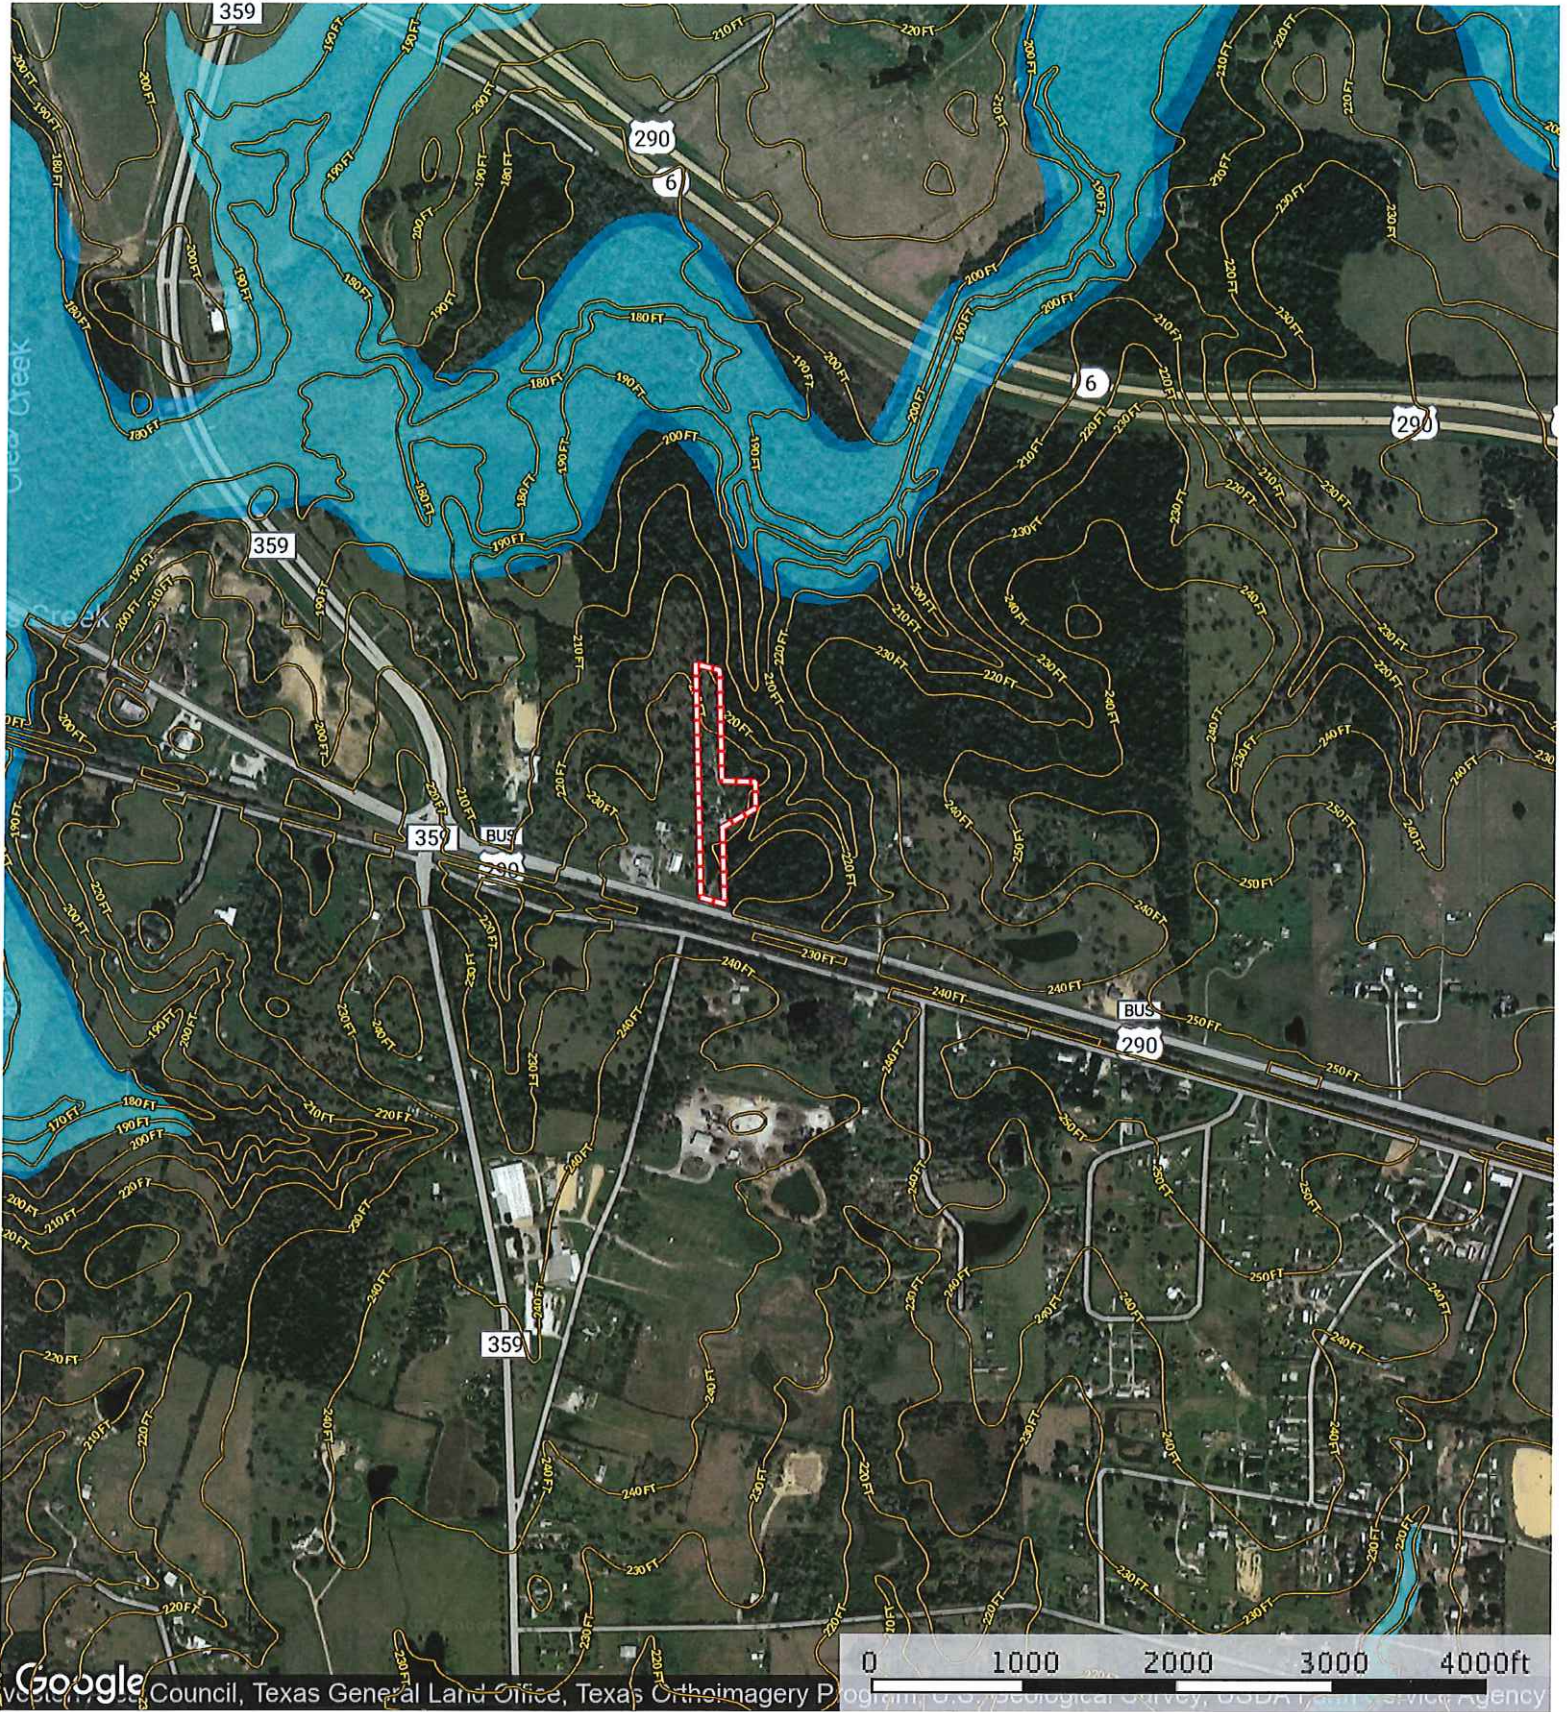

47400 Bus Hwy 290
Waller County, Texas, AC +/-

 Boundary

47400 Bus Hwy 290
Waller County, Texas, AC +/-

Google
Western District Council, Texas General Land Office, Texas Orthoimagery Program, U.S. Geological Survey, USDA Farm Service Agency

 Boundary

 The information contained herein was obtained from sources deemed to be reliable. MapRight Services makes no warranties or guarantees as to the completeness or accuracy thereof.

47400 Bus Hwy 290
Waller County, Texas, AC +/-

 Boundary  100 Year Floodplain  500 Year Floodplain