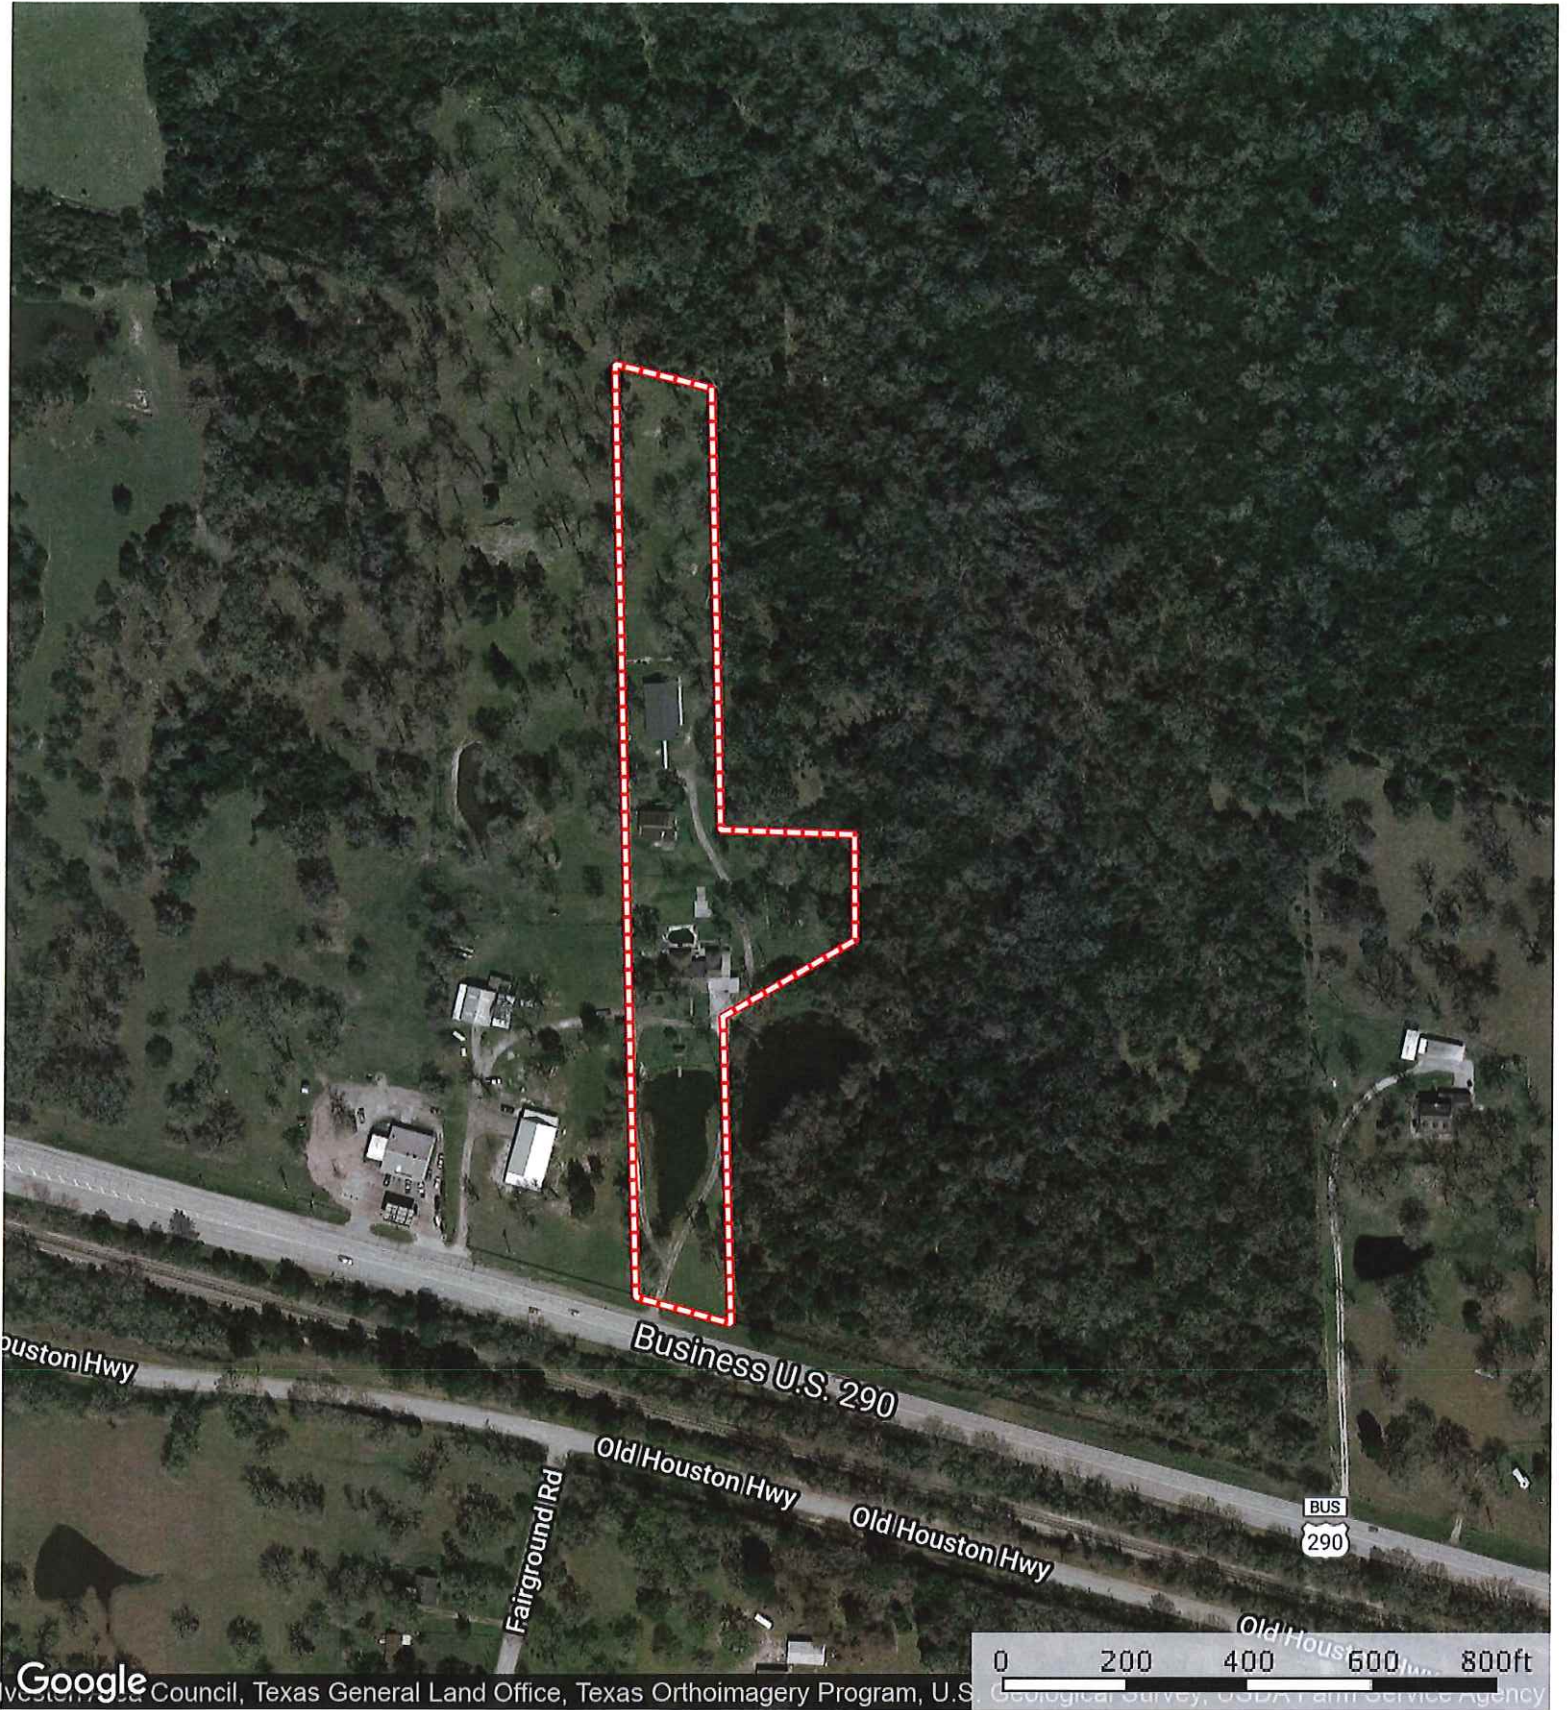

47400 Bus Hwy 290
Waller County, Texas, AC +/-

 Boundary

47400 Bus Hwy 290
Waller County, Texas, AC +/-

Google
Western District Council, Texas General Land Office, Texas Orthoimagery Program, U.S. Geological Survey, USDA Farm Service Agency

 Boundary

 The information contained herein was obtained from sources deemed to be reliable. MapRight Services makes no warranties or guarantees as to the completeness or accuracy thereof.

47400 Bus Hwy 290
Waller County, Texas, AC +/-

 Boundary  100 Year Floodplain  500 Year Floodplain