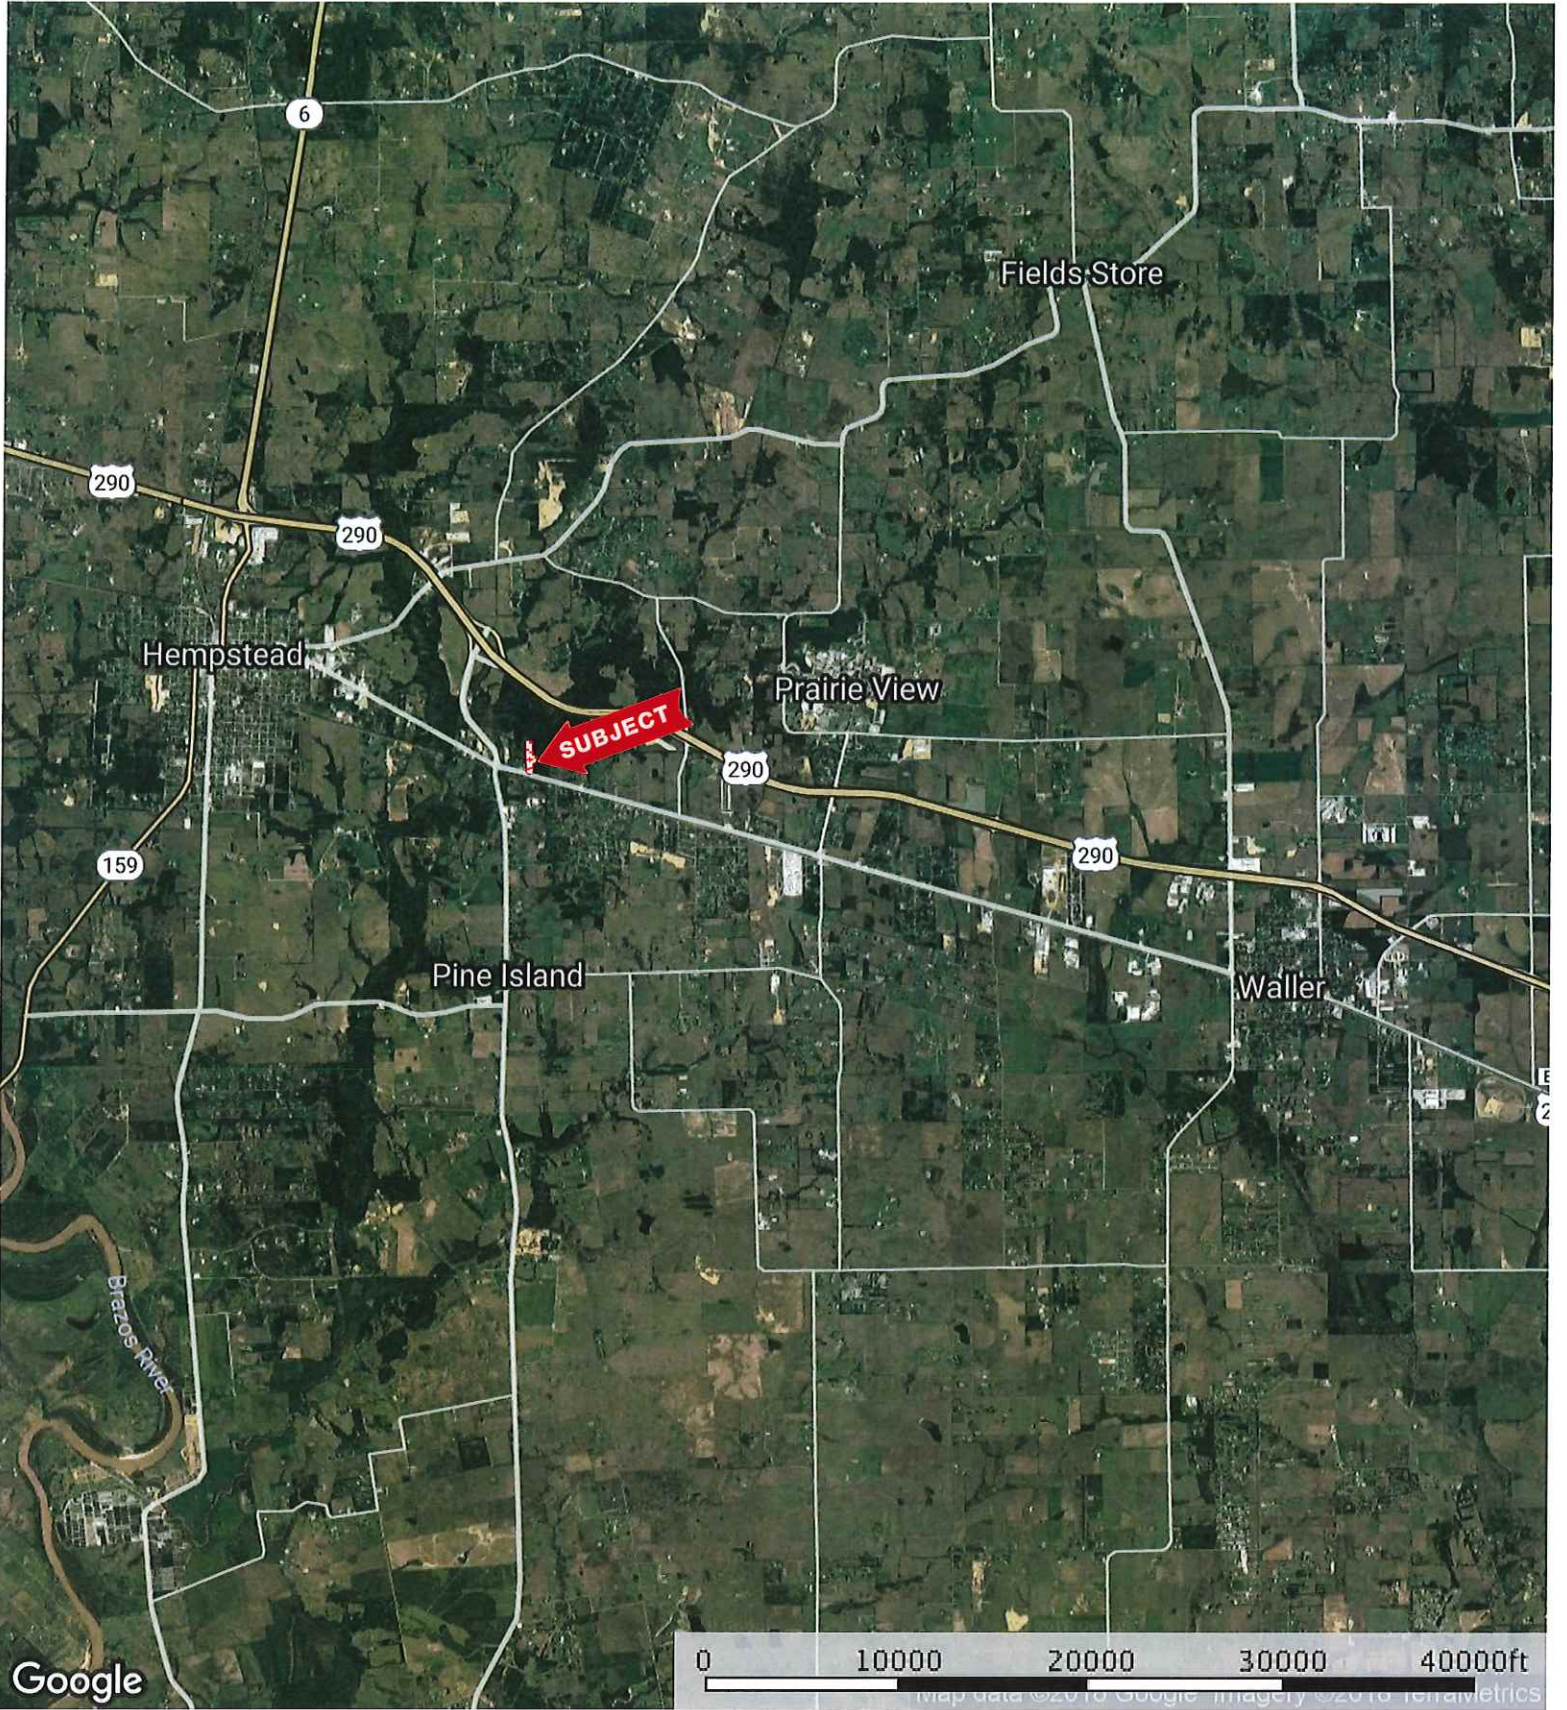

47400 Bus Hwy 290
Waller County, Texas, AC +/-

 Boundary

47400 Bus Hwy 290
Waller County, Texas, AC +/-

Google
Western District Council, Texas General Land Office, Texas Orthoimagery Program, U.S. Geological Survey, USDA Farm Service Agency

 Boundary

 The information contained herein was obtained from sources deemed to be reliable. MapRight Services makes no warranties or guarantees as to the completeness or accuracy thereof.

47400 Bus Hwy 290
Waller County, Texas, AC +/-

 Boundary  100 Year Floodplain  500 Year Floodplain