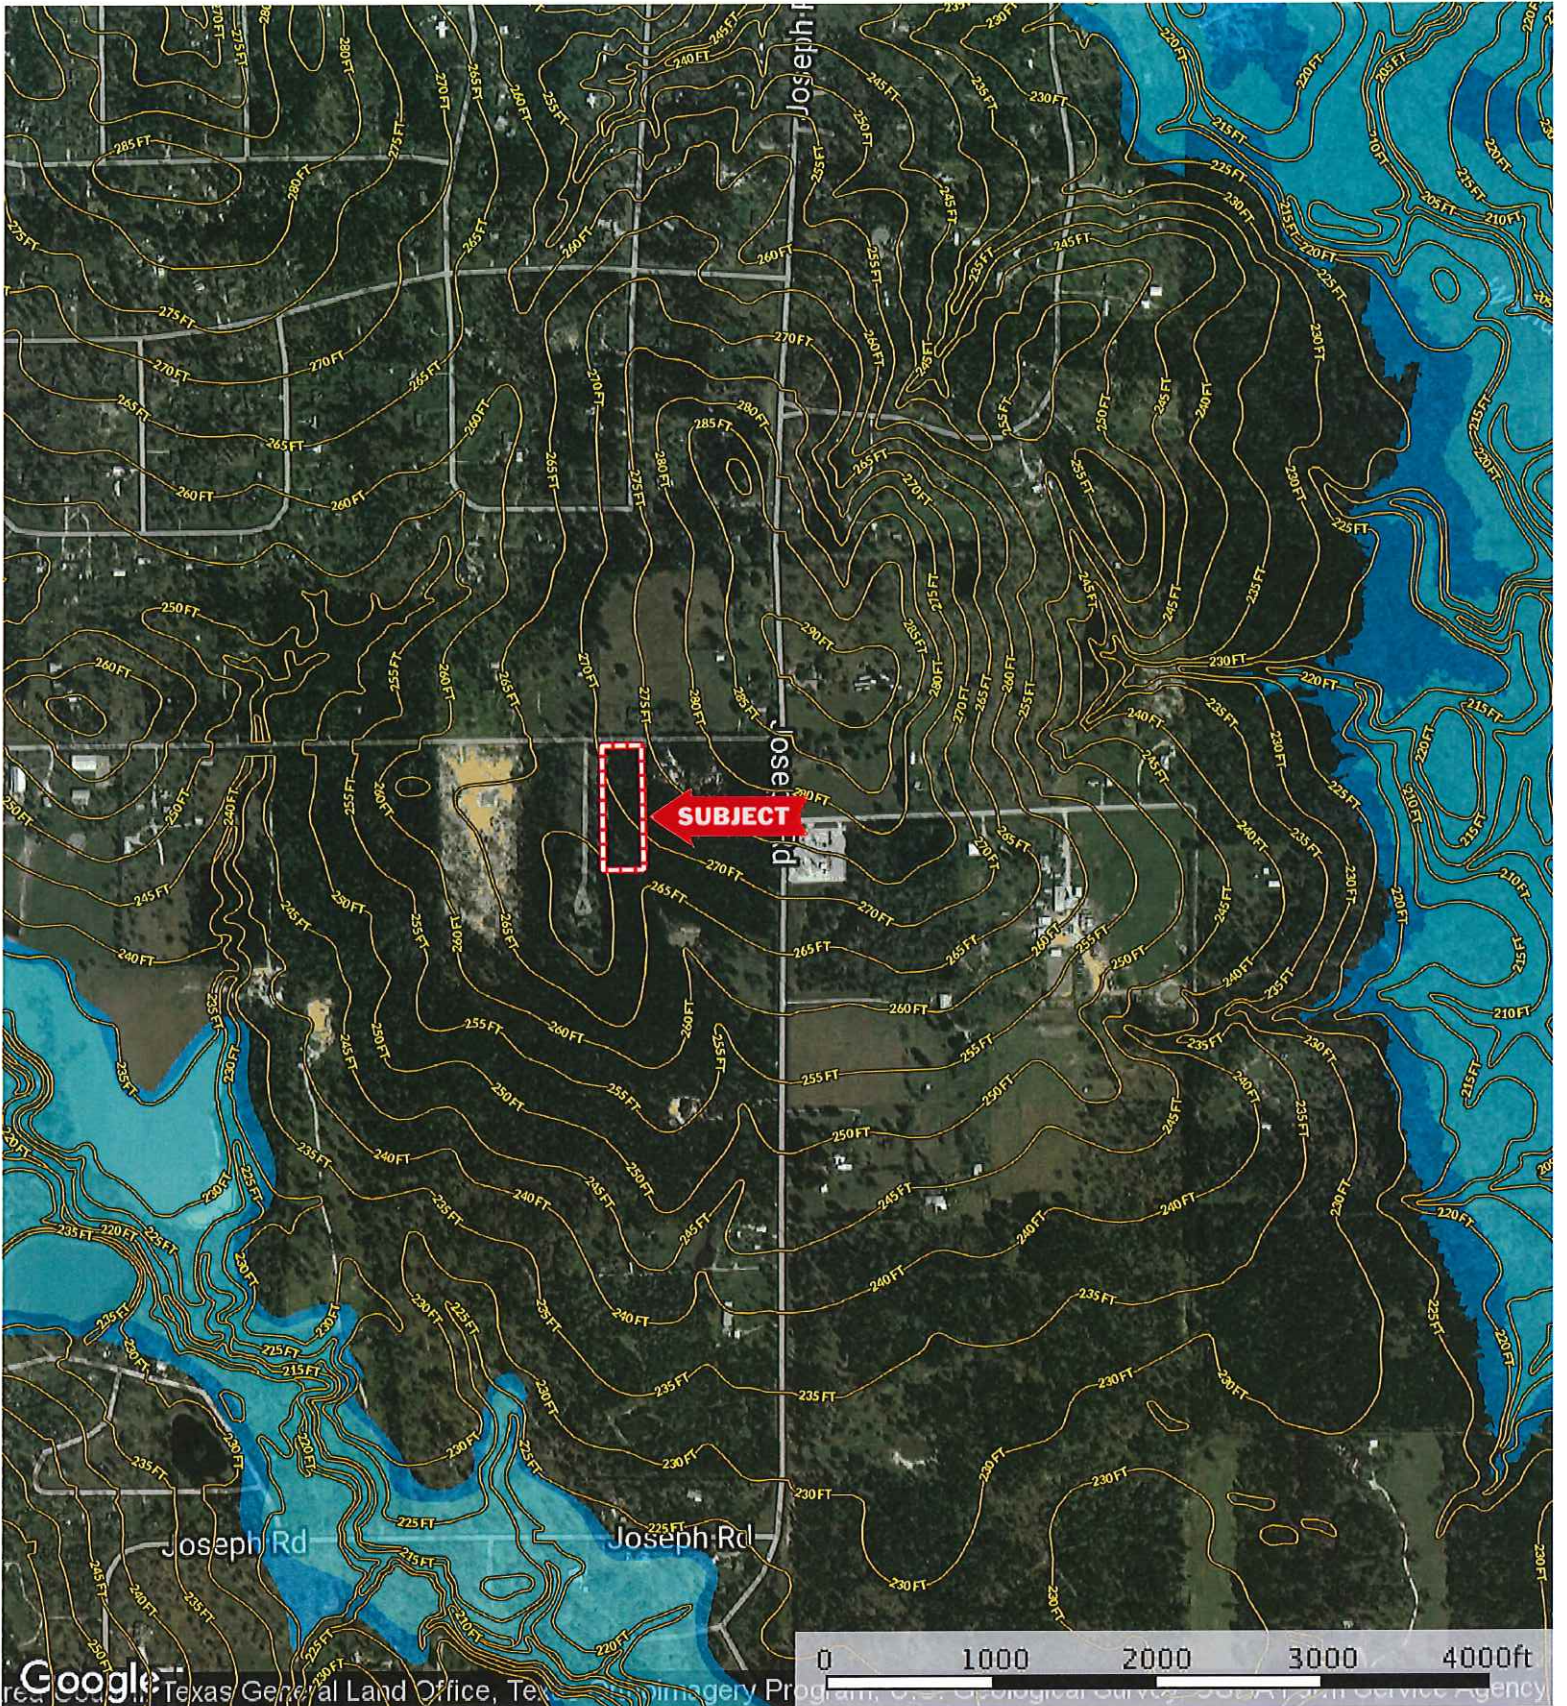

23851 Pinewood Valley Dr.
Waller County, Texas, 3.025 AC +/-

 Boundary

23851 Pinewood Valley Dr.
Waller County, Texas, 3.025 AC +/-

 Boundary

23851 Pinewood Valley Dr.
Waller County, Texas, 3.025 AC +/-

Boundary 100 Year Floodplain 500 Year Floodplain