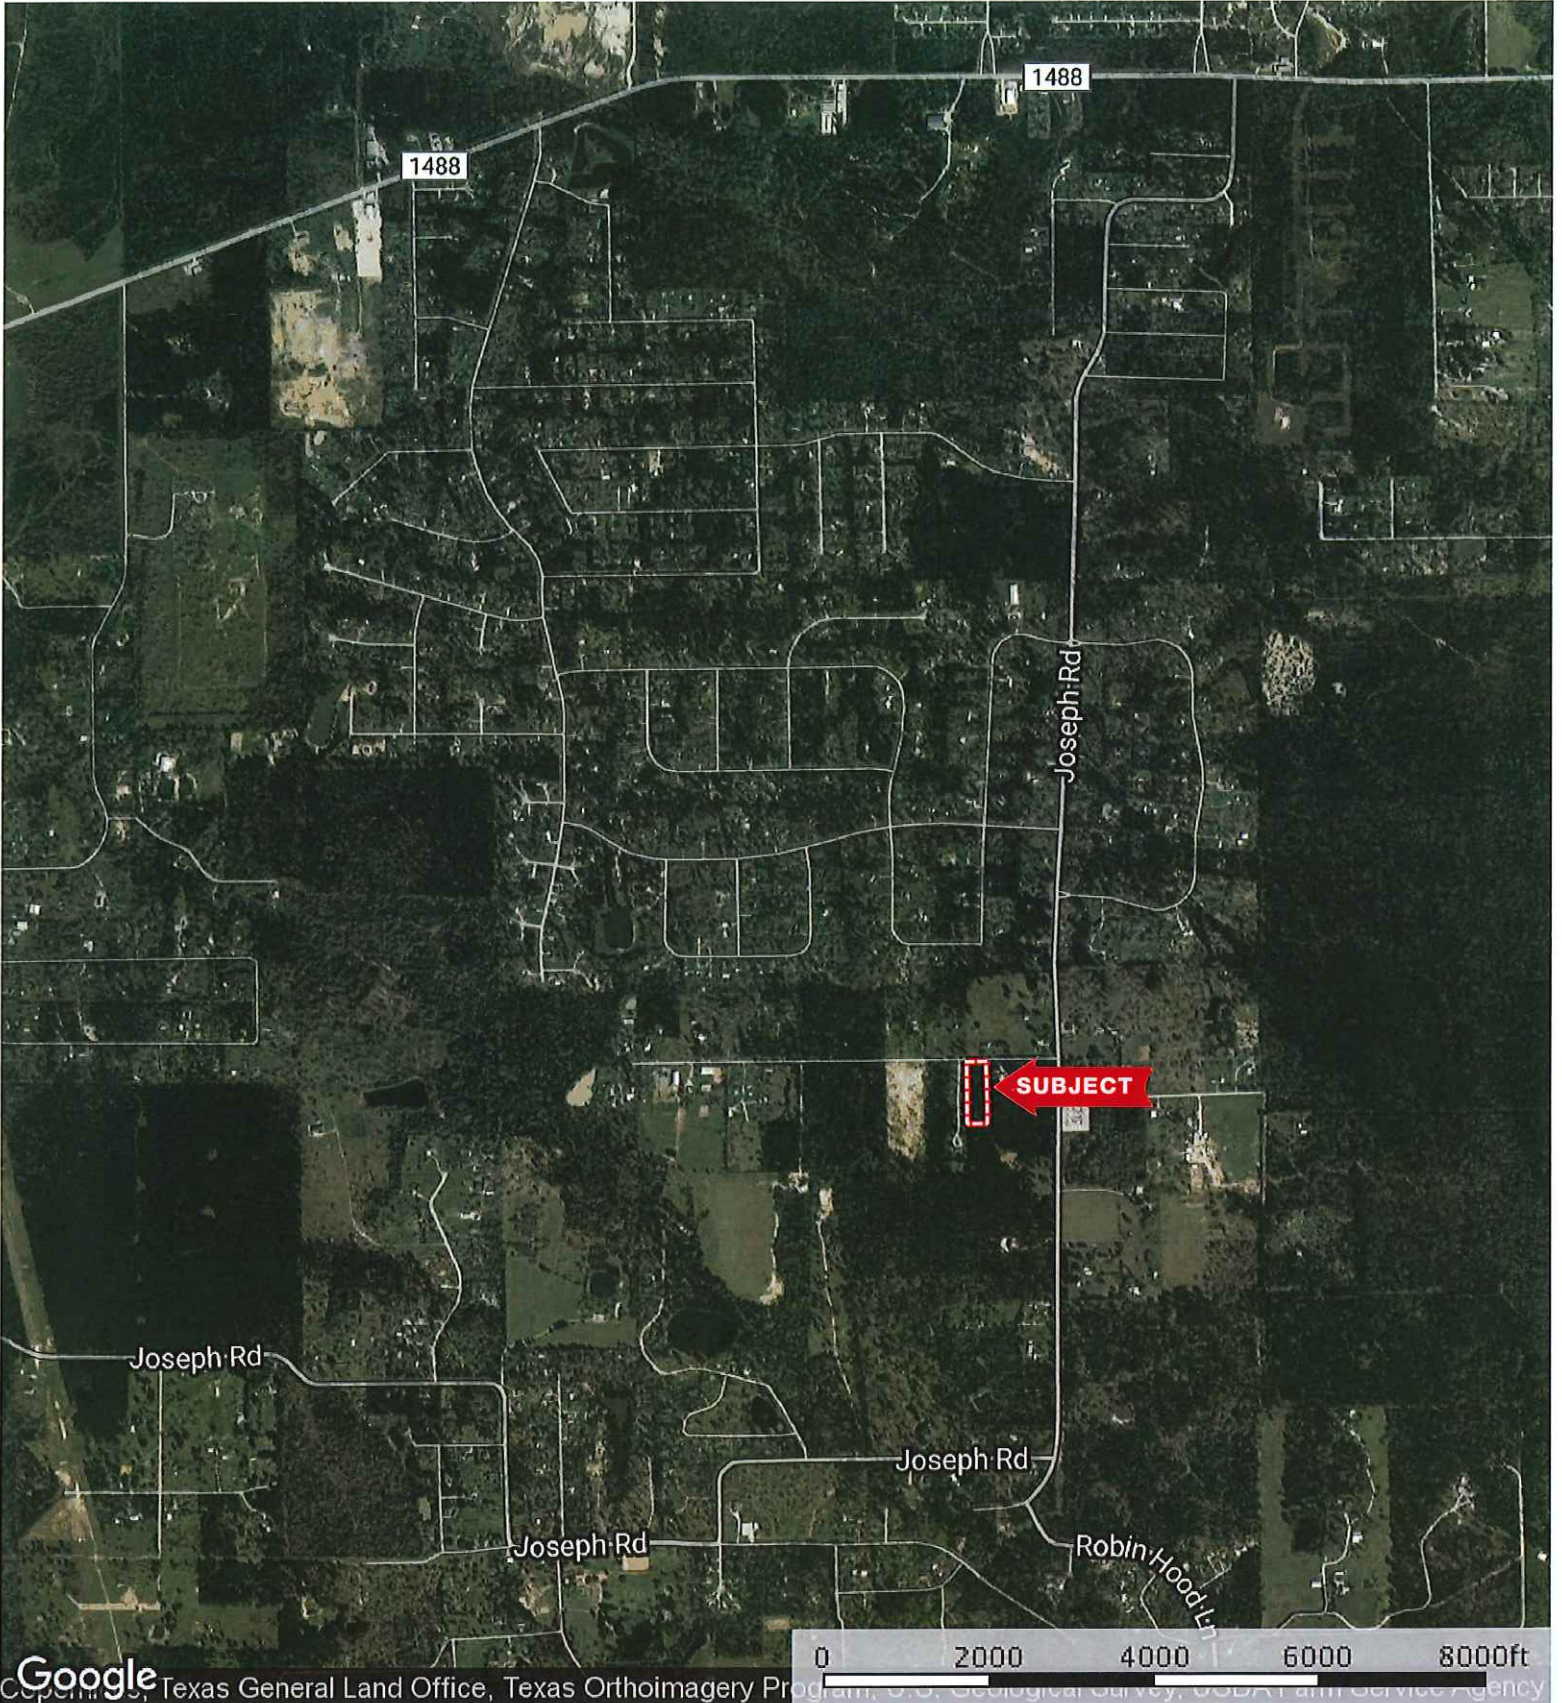

23851 Pinewood Valley Dr.
Waller County, Texas, 3.025 AC +/-

 Boundary

23851 Pinewood Valley Dr.
Waller County, Texas, 3.025 AC +/-

 Boundary

23851 Pinewood Valley Dr.
Waller County, Texas, 3.025 AC +/-

Boundary 100 Year Floodplain 500 Year Floodplain