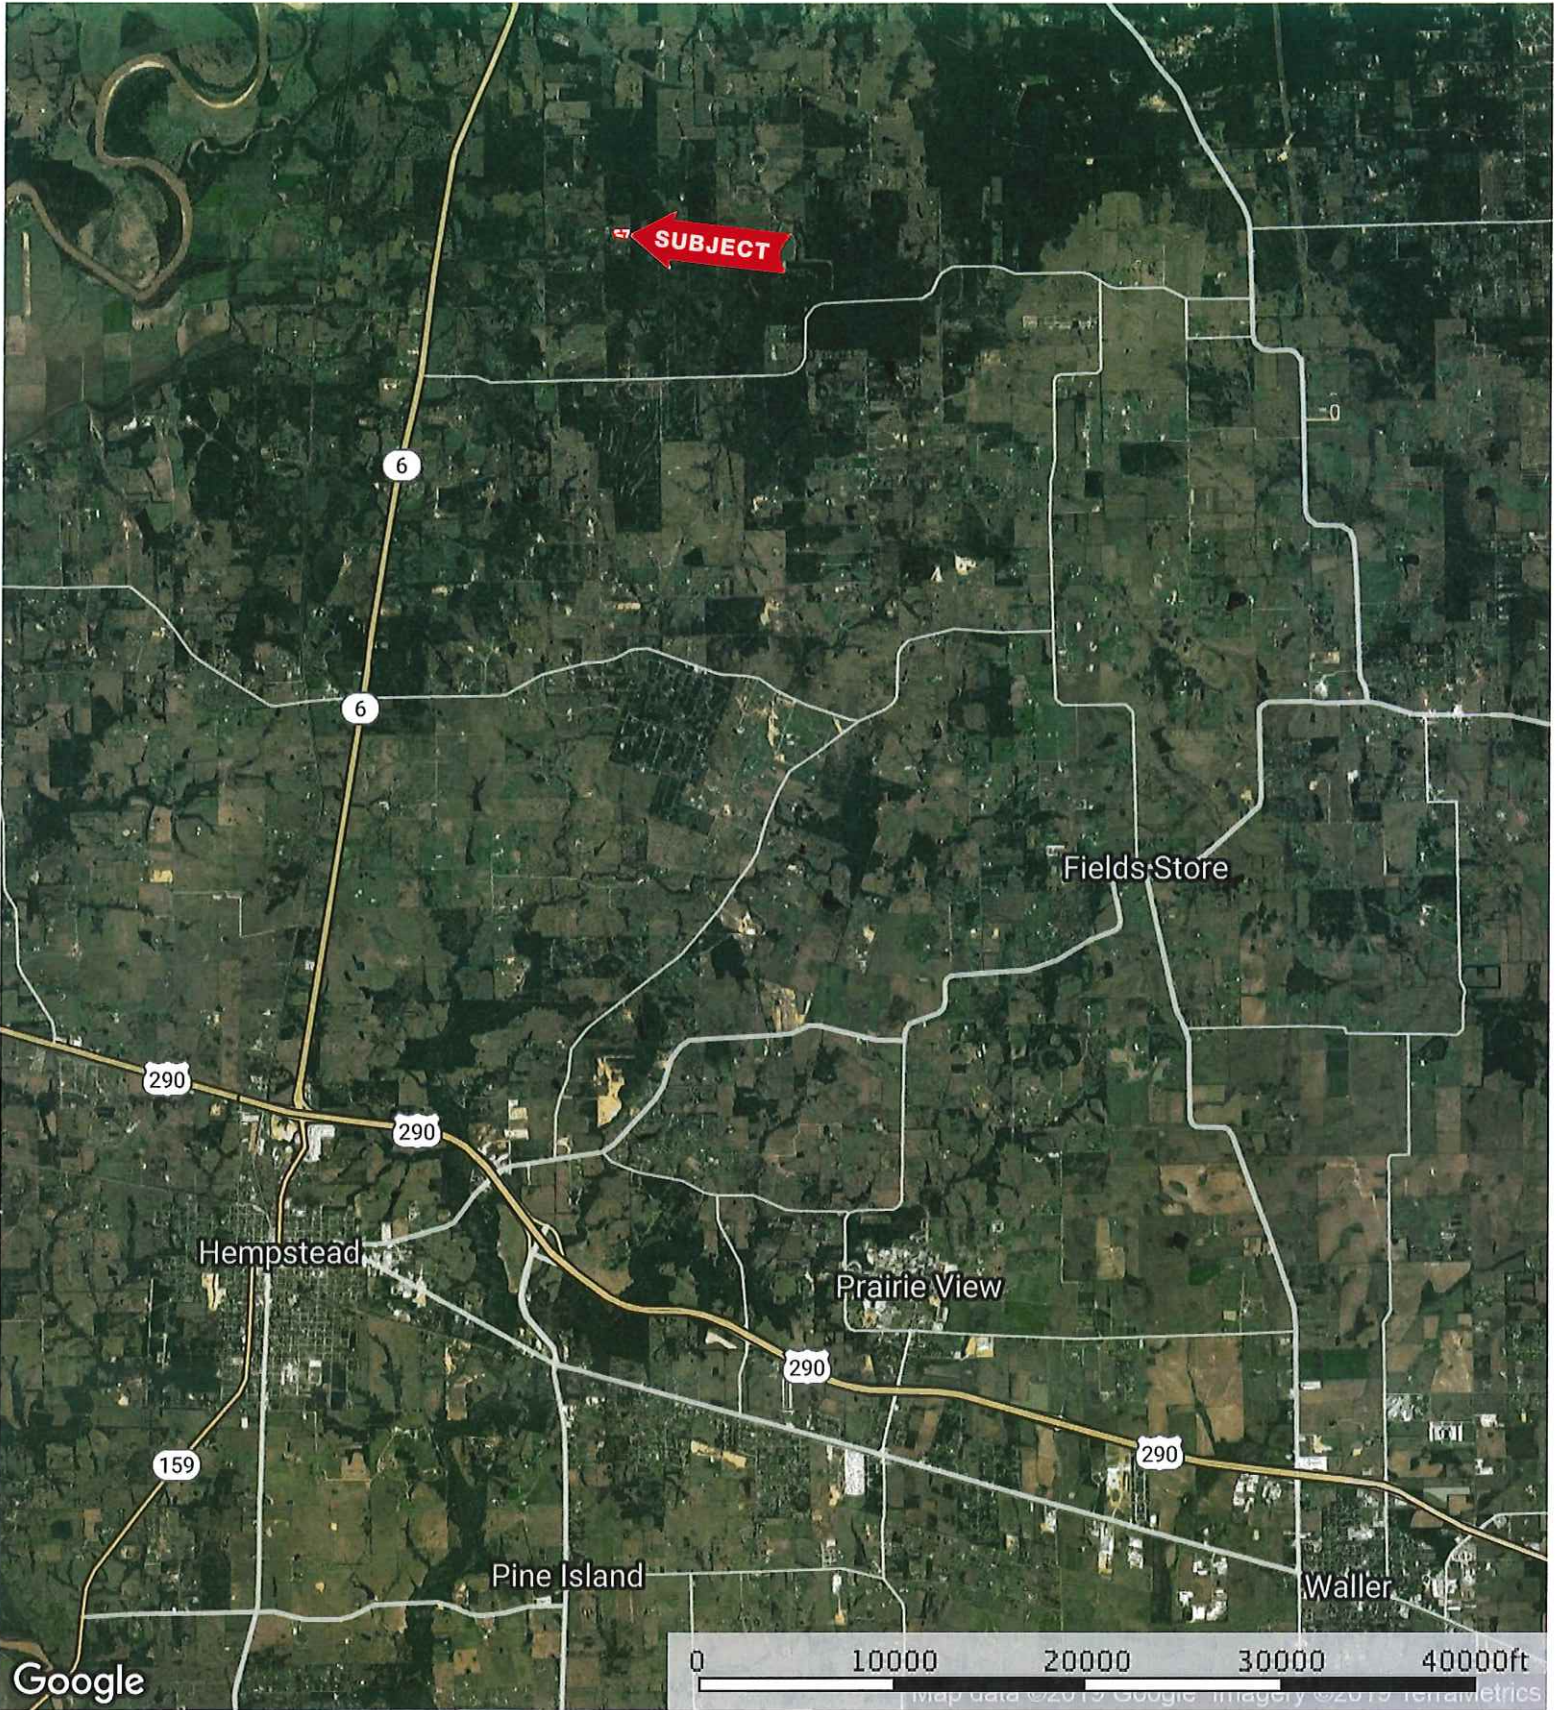

SUBJECT (with red arrow pointing to Cedar Creek area)

Heise Rd.
Waller County, Texas, AC +/-

 Boundary

Heise Rd.

Waller County, Texas, AC +/-

Google

© 2014 Google, Houston-Galveston Area Council, Texas General Land Office, Texas A&M University System, Texas A&M University, Texas A&M University System, U.S. Geological Survey

 Boundary

 The information contained herein was obtained from sources deemed to be reliable. MapRight Services makes no warranties or guarantees as to the completeness or accuracy thereof.

Heise Rd.
Waller County, Texas, AC +/-

- Boundary
- 100 Year Floodplain
- 500 Year Floodplain