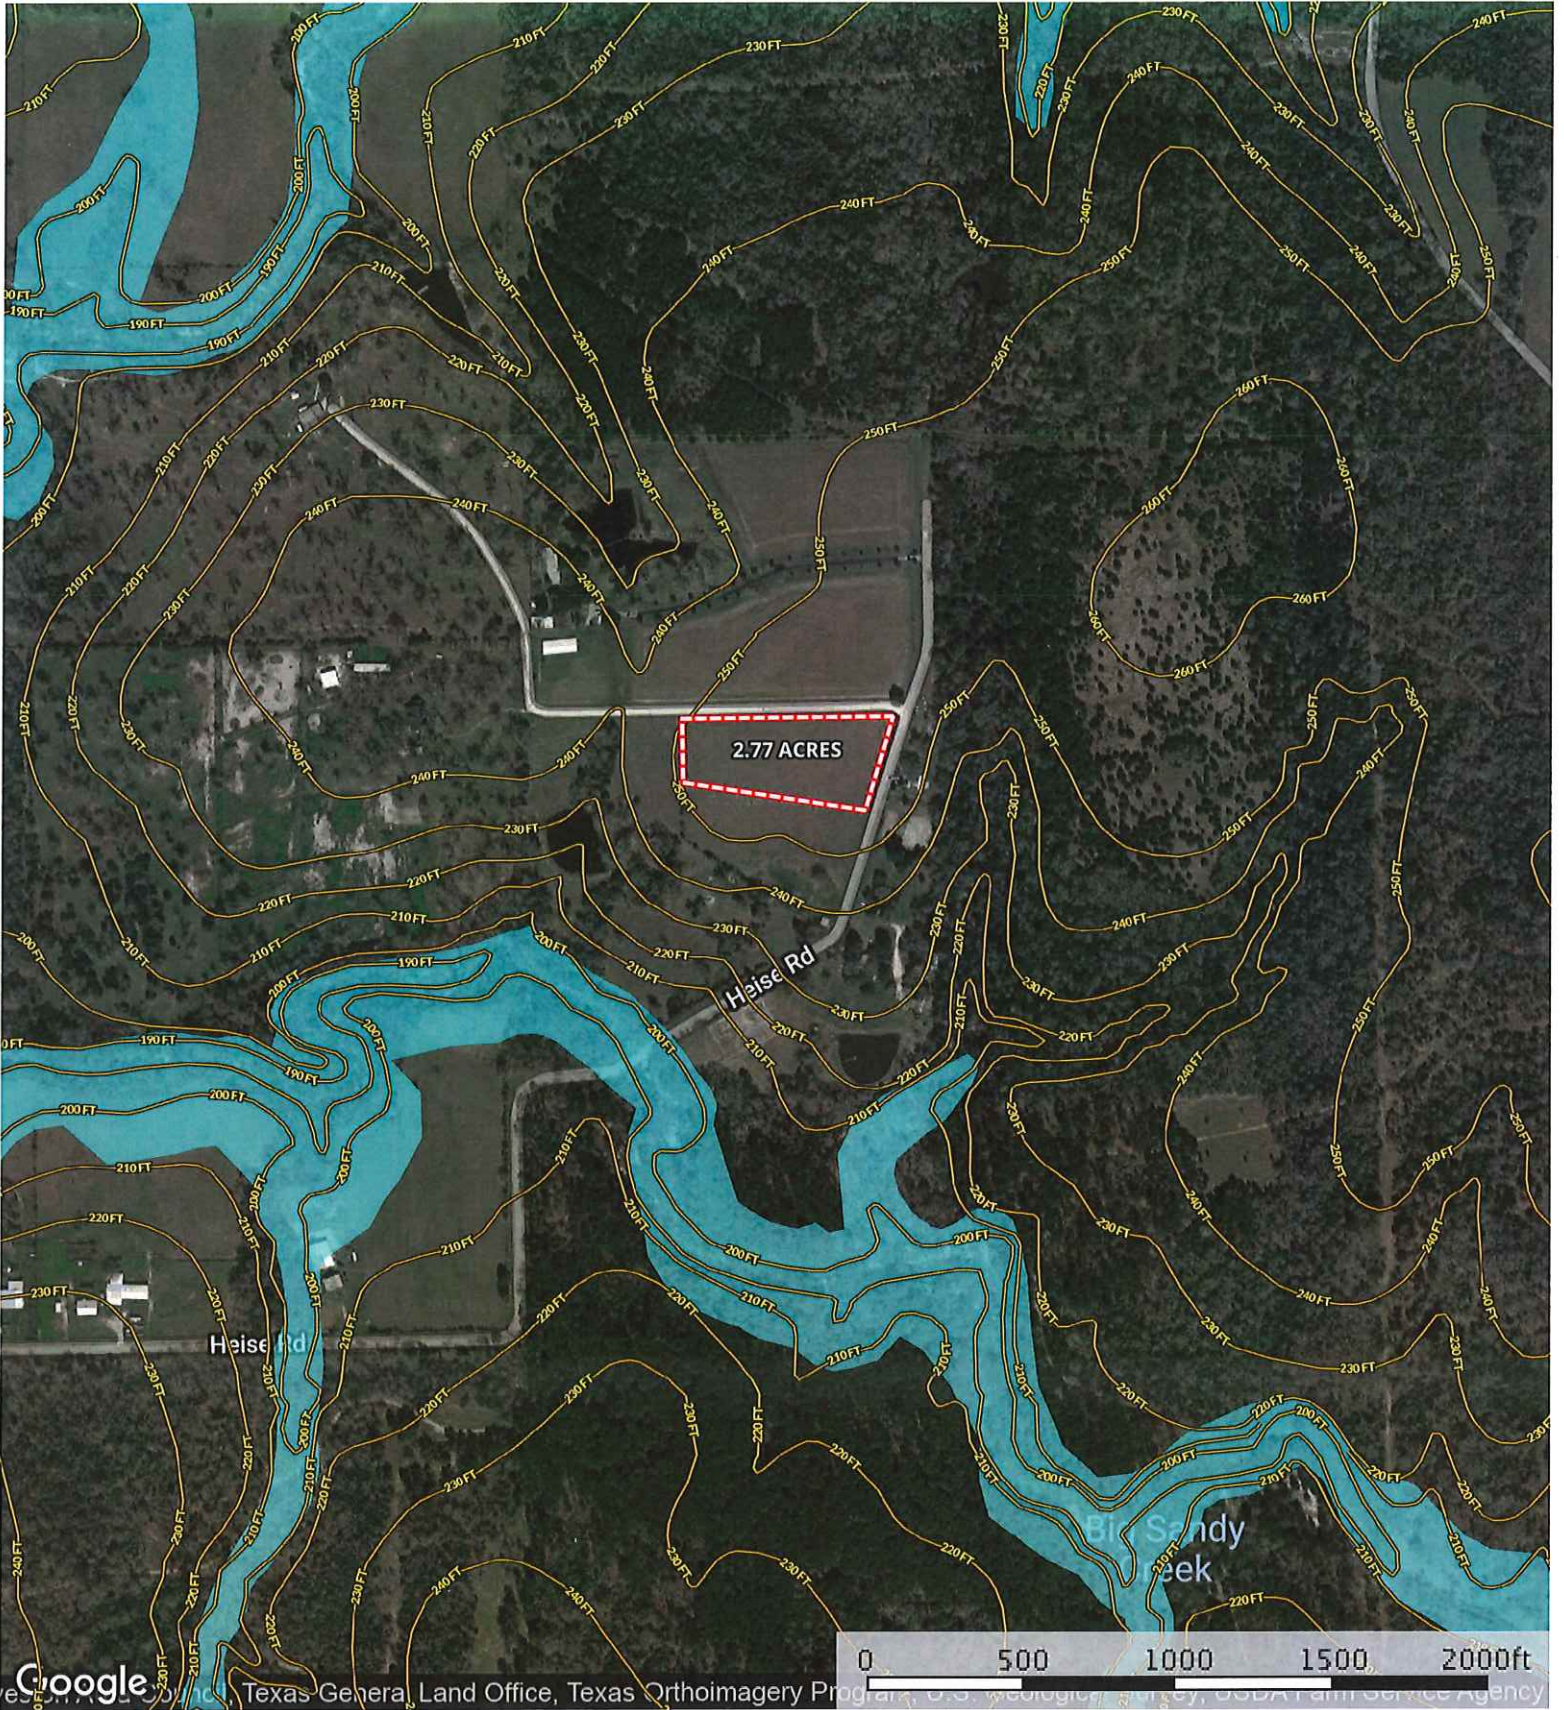

SUBJECT (with red arrow pointing to Cedar Creek area)

Heise Rd.
Waller County, Texas, AC +/-

 Boundary

Heise Rd.

Waller County, Texas, AC +/-

Google

© 2014 Google, Houston-Galveston Area Council, Texas General Land Office, Texas A&M University System, Texas A&M University, Texas A&M University System, U.S. Geological Survey

 Boundary

 The information contained herein was obtained from sources deemed to be reliable. MapRight Services makes no warranties or guarantees as to the completeness or accuracy thereof.

Heise Rd.
Waller County, Texas, AC +/-

- Boundary
- 100 Year Floodplain
- 500 Year Floodplain