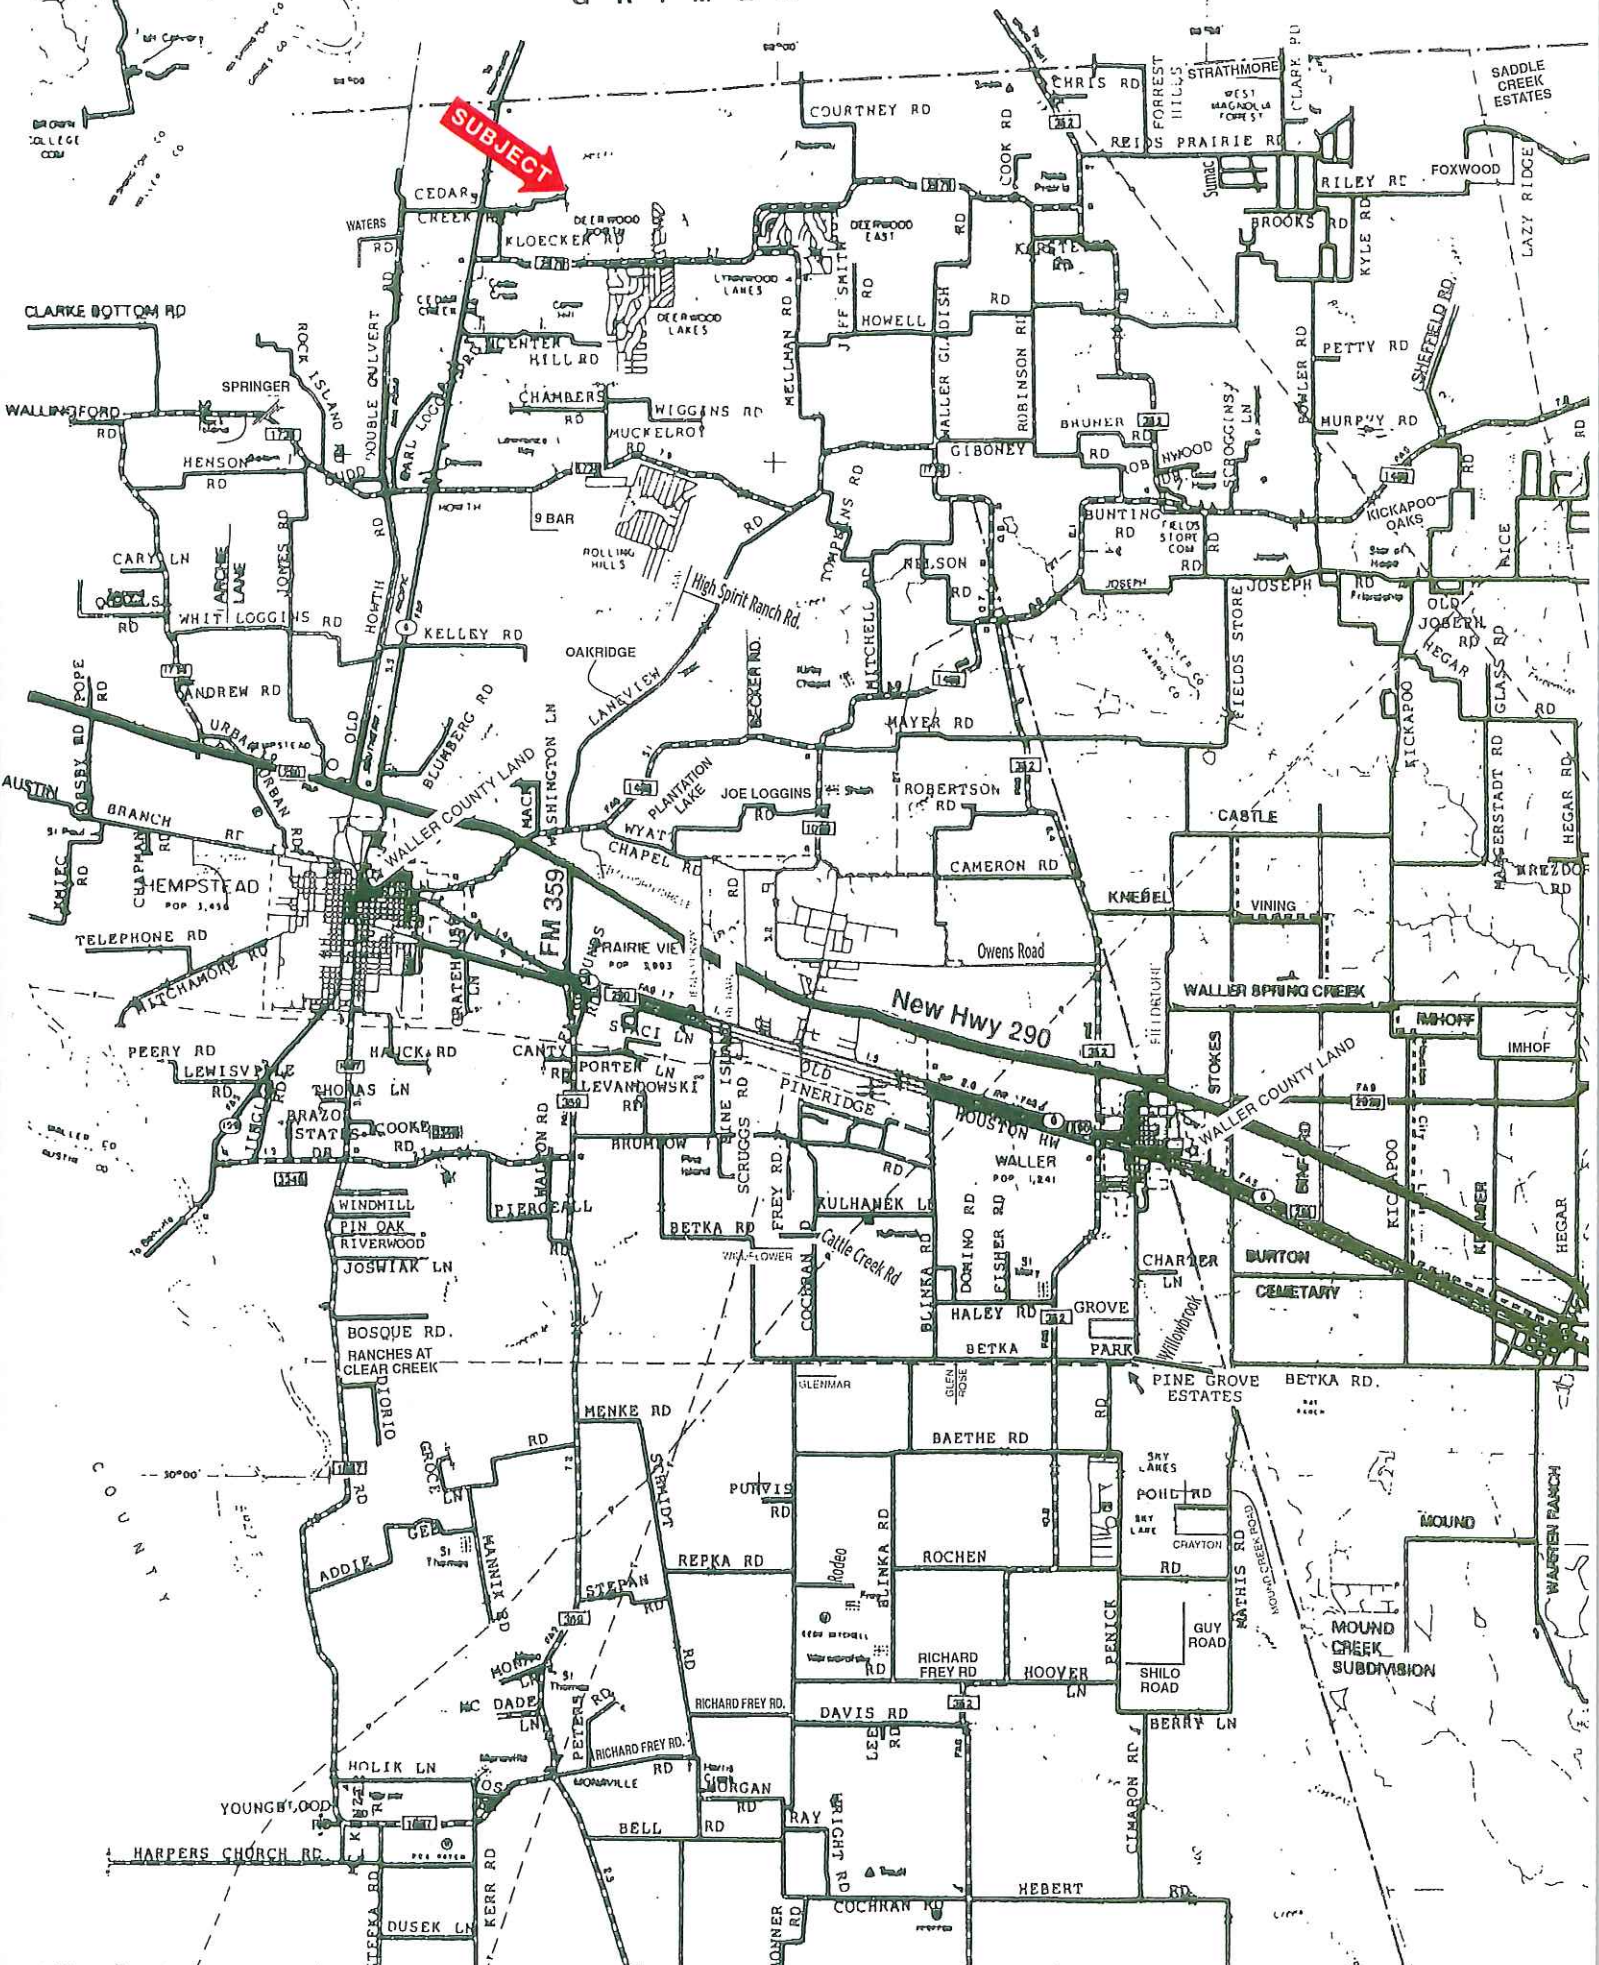

SUBJECT (with red arrow pointing to Cedar Creek area)

Heise Rd.
Waller County, Texas, AC +/-

 Boundary

Heise Rd.

Waller County, Texas, AC +/-

Google

© 2014 Google, Houston-Galveston Area Council, Texas General Land Office, Texas A&M University System, Texas A&M University, Texas A&M University System, U.S. Geological Survey

 Boundary

 The information contained herein was obtained from sources deemed to be reliable. MapRight Services makes no warranties or guarantees as to the completeness or accuracy thereof.

Heise Rd.
Waller County, Texas, AC +/-

- Boundary
- 100 Year Floodplain
- 500 Year Floodplain