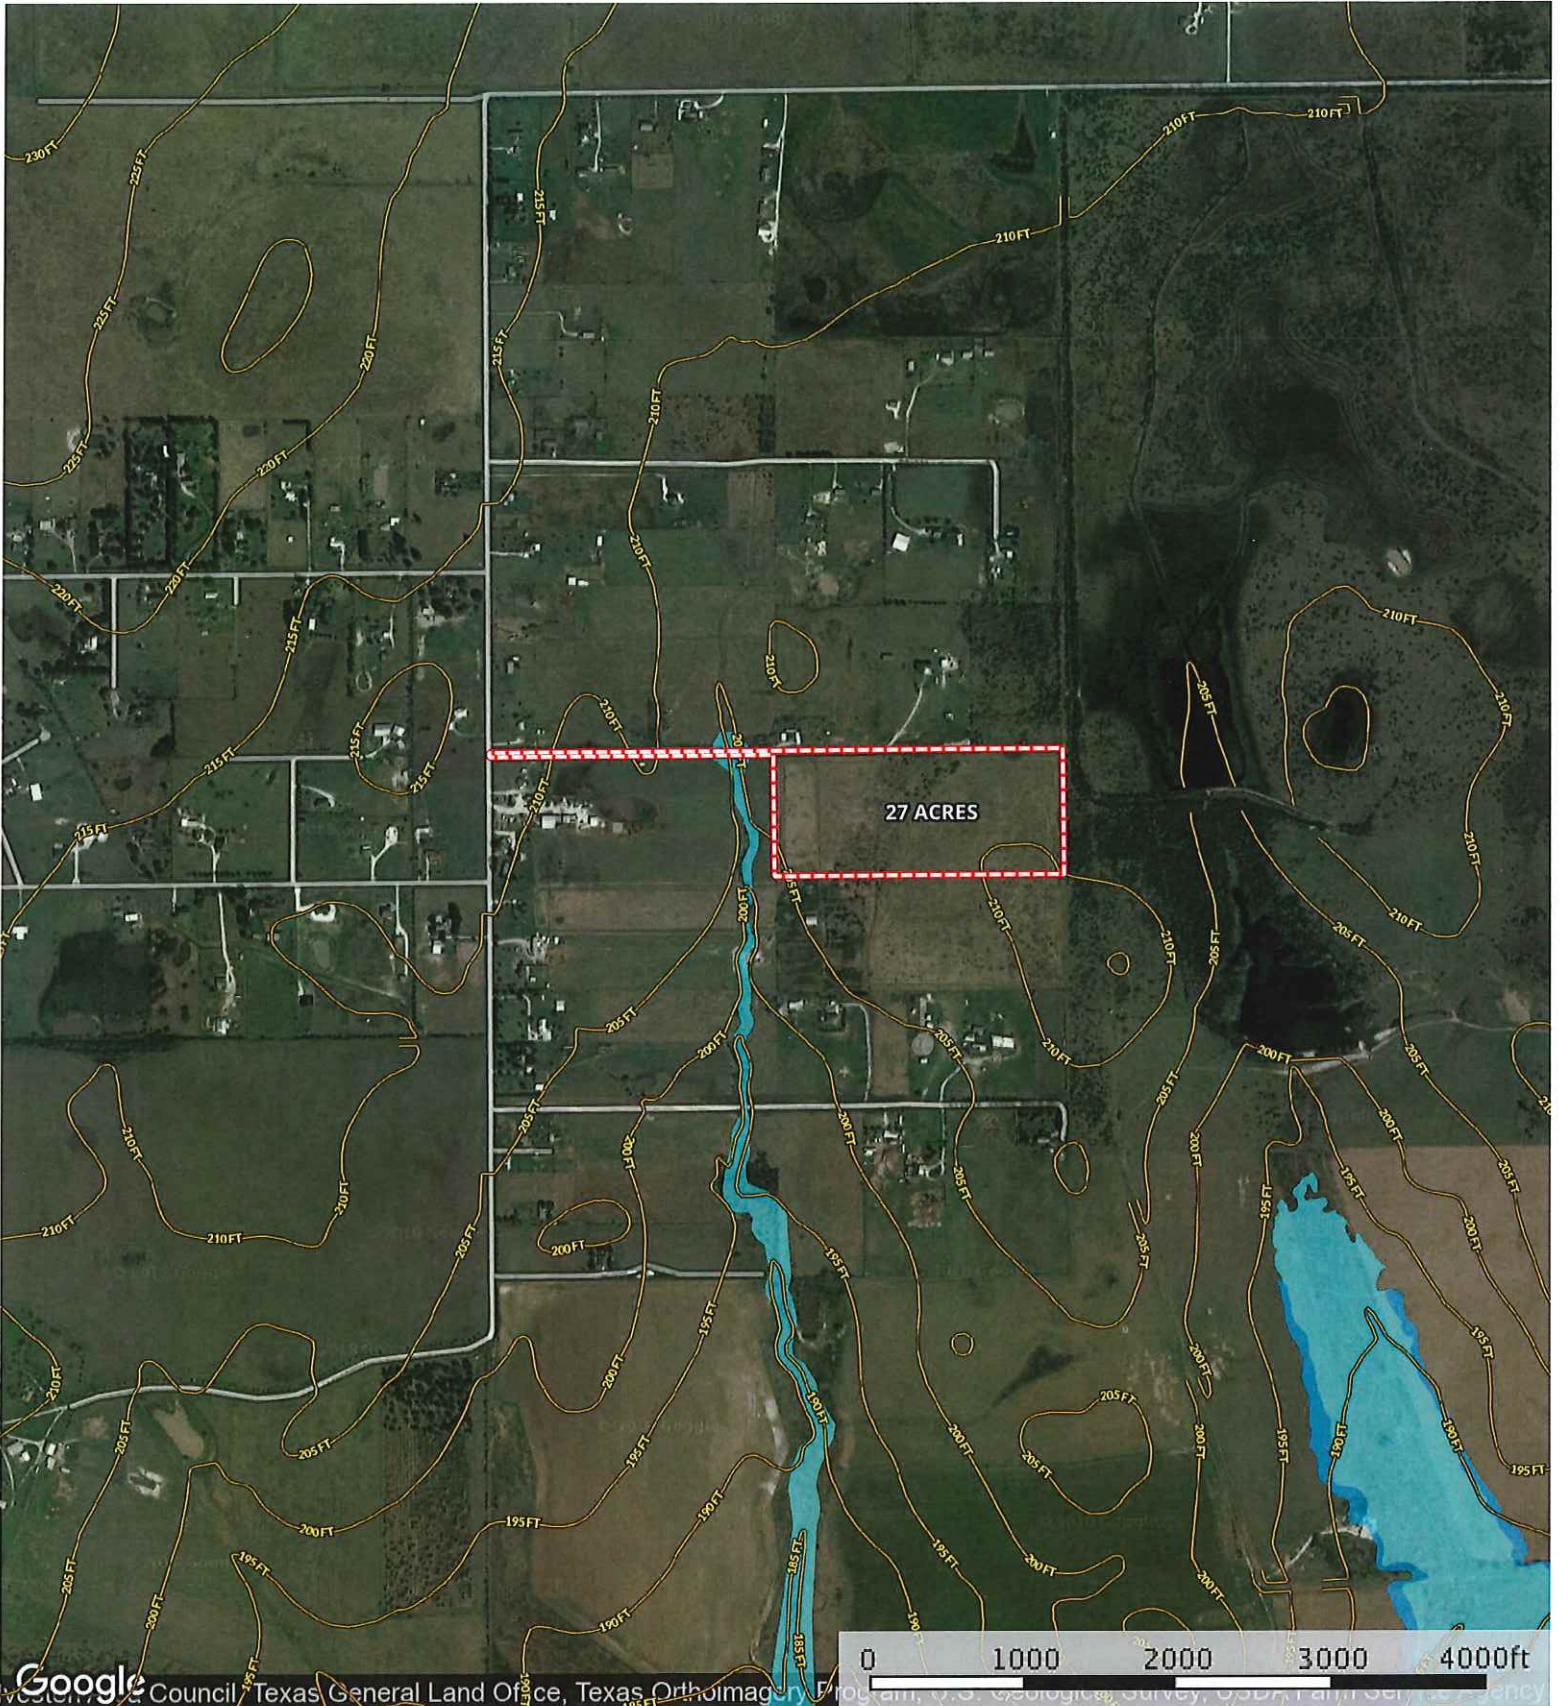

0 Mound Rd.
Harris County, Texas,

Google, Permian, Texas General Land Office, Texas Orthoimagery Program, U.S. Geological Survey, USDA Farm Service Agency

Boundary

The information contained herein was obtained from sources deemed to be reliable. MapRight Services makes no warranties or guarantees as to the completeness or accuracy thereof.

0 Mound Rd.
Harris County, Texas, 25 AC +/-

Google Council, Texas General Land Office, Texas Orthoimagery Program, U.S. Geological Survey, USDA Farm Service Agency

 Boundary

 The information contained herein was obtained from sources deemed to be reliable. MapRight Services makes no warranties or guarantees as to the completeness or accuracy thereof.

0 Mound Rd.
Harris County, Texas, 25 AC +/-

Google

© 2017 Council Texas General Land Office, Texas Orthomagn Program, U.S. Geological Survey, USDA Farm Service Agency

-  Boundary
-  100 Year Floodplain
-  500 Year Floodplain