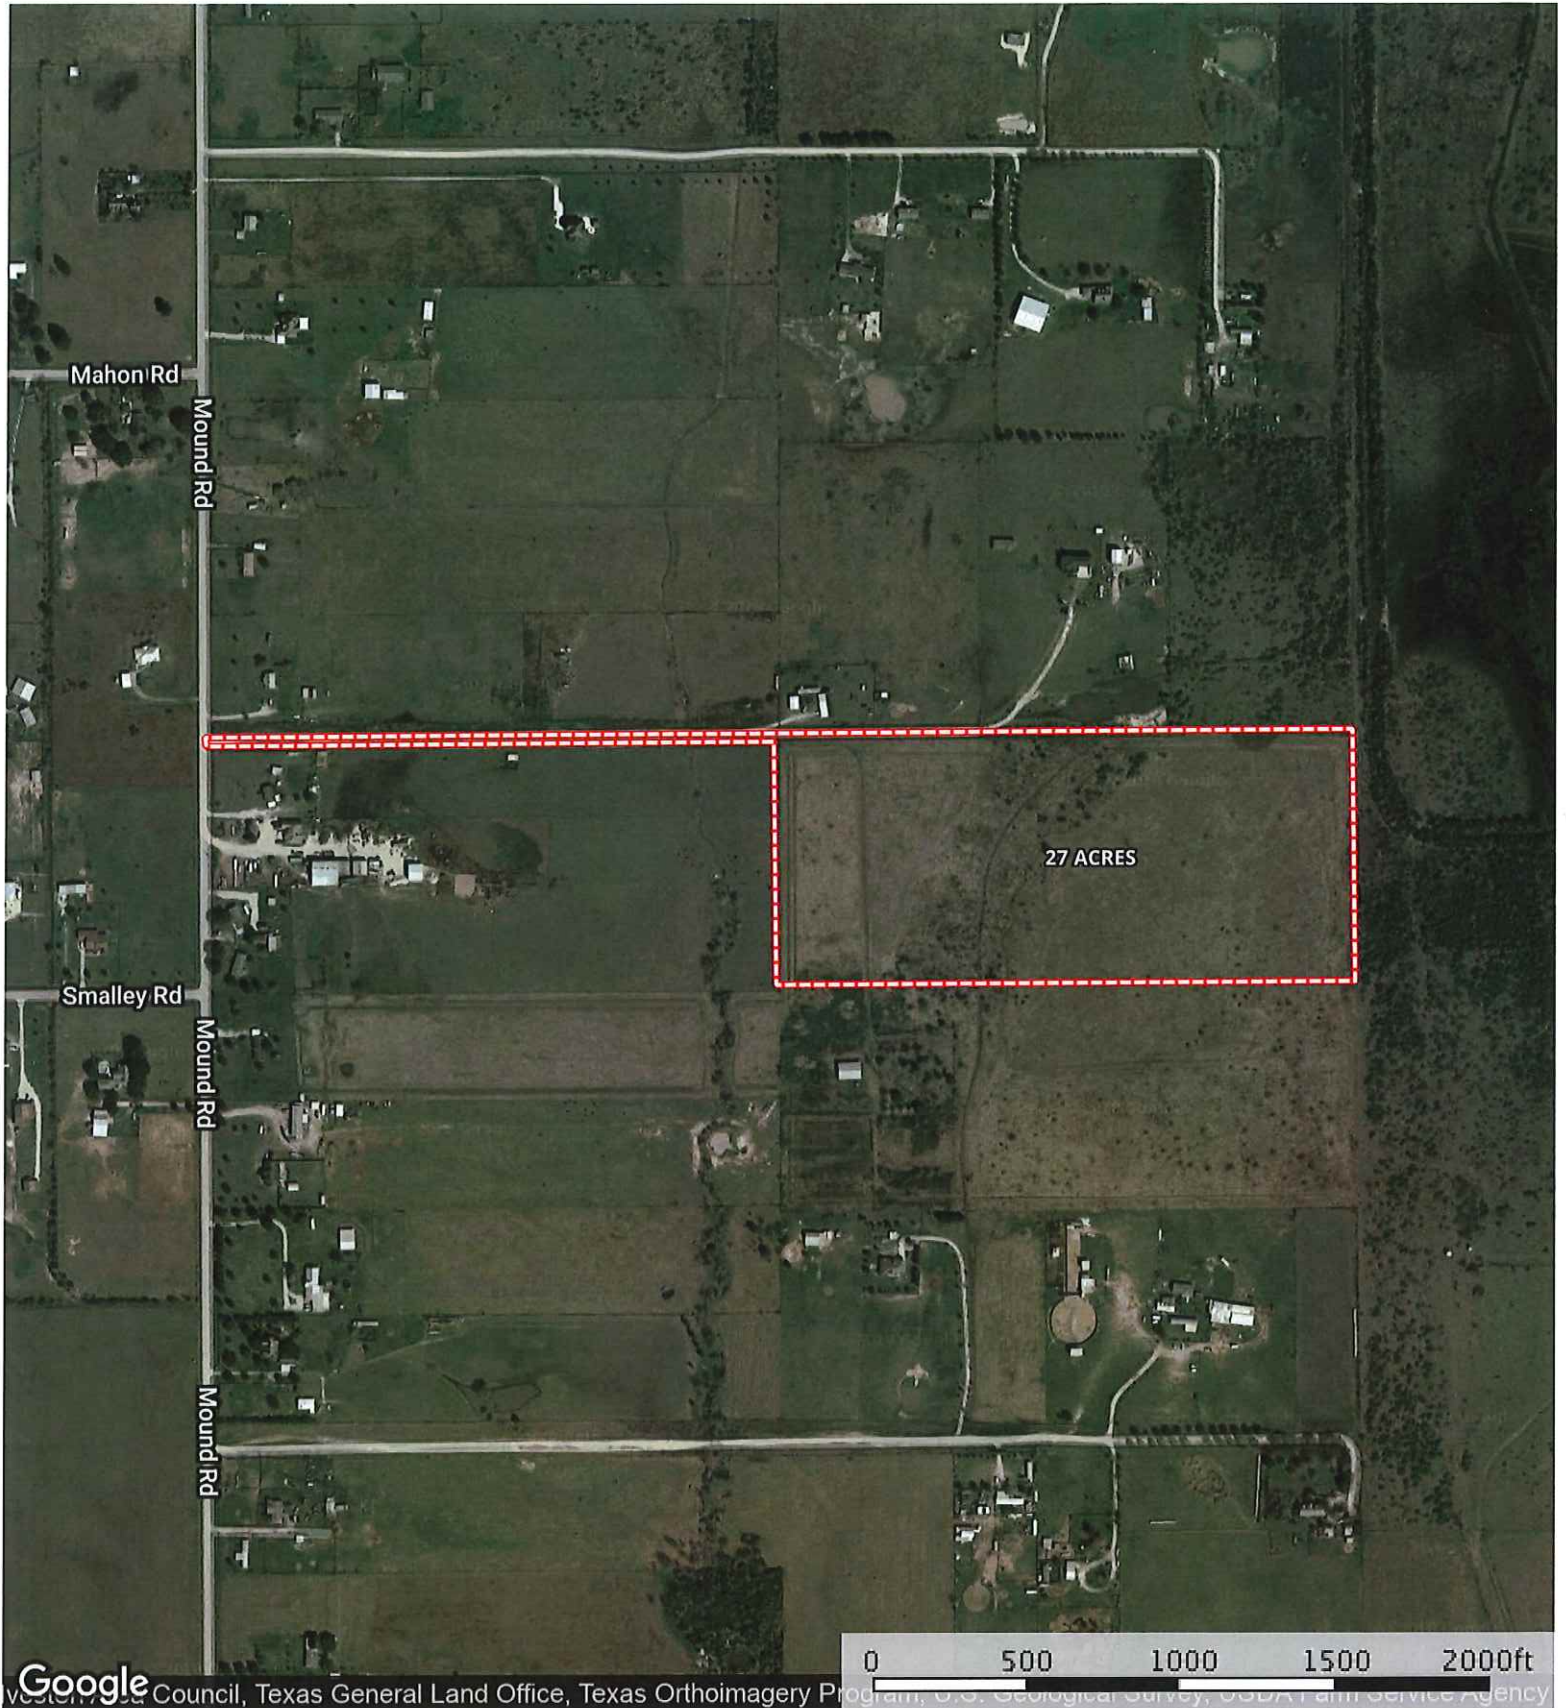

0 Mound Rd.
Harris County, Texas,

Google, Permian, Texas General Land Office, Texas Orthoimagery Program, U.S. Geological Survey, USDA Farm Service Agency

Boundary

The information contained herein was obtained from sources deemed to be reliable. MapRight Services makes no warranties or guarantees as to the completeness or accuracy thereof.

0 Mound Rd.
Harris County, Texas, 25 AC +/-

Google Council, Texas General Land Office, Texas Orthoimagery Program, U.S. Geological Survey, USDA Farm Service Agency

 Boundary

 The information contained herein was obtained from sources deemed to be reliable. MapRight Services makes no warranties or guarantees as to the completeness or accuracy thereof.

0 Mound Rd.
Harris County, Texas, 25 AC +/-

Google

© 2017 Council Texas General Land Office, Texas Orthomagn Program, U.S. Geological Survey, USDA Farm Service Agency

-  Boundary
-  100 Year Floodplain
-  500 Year Floodplain