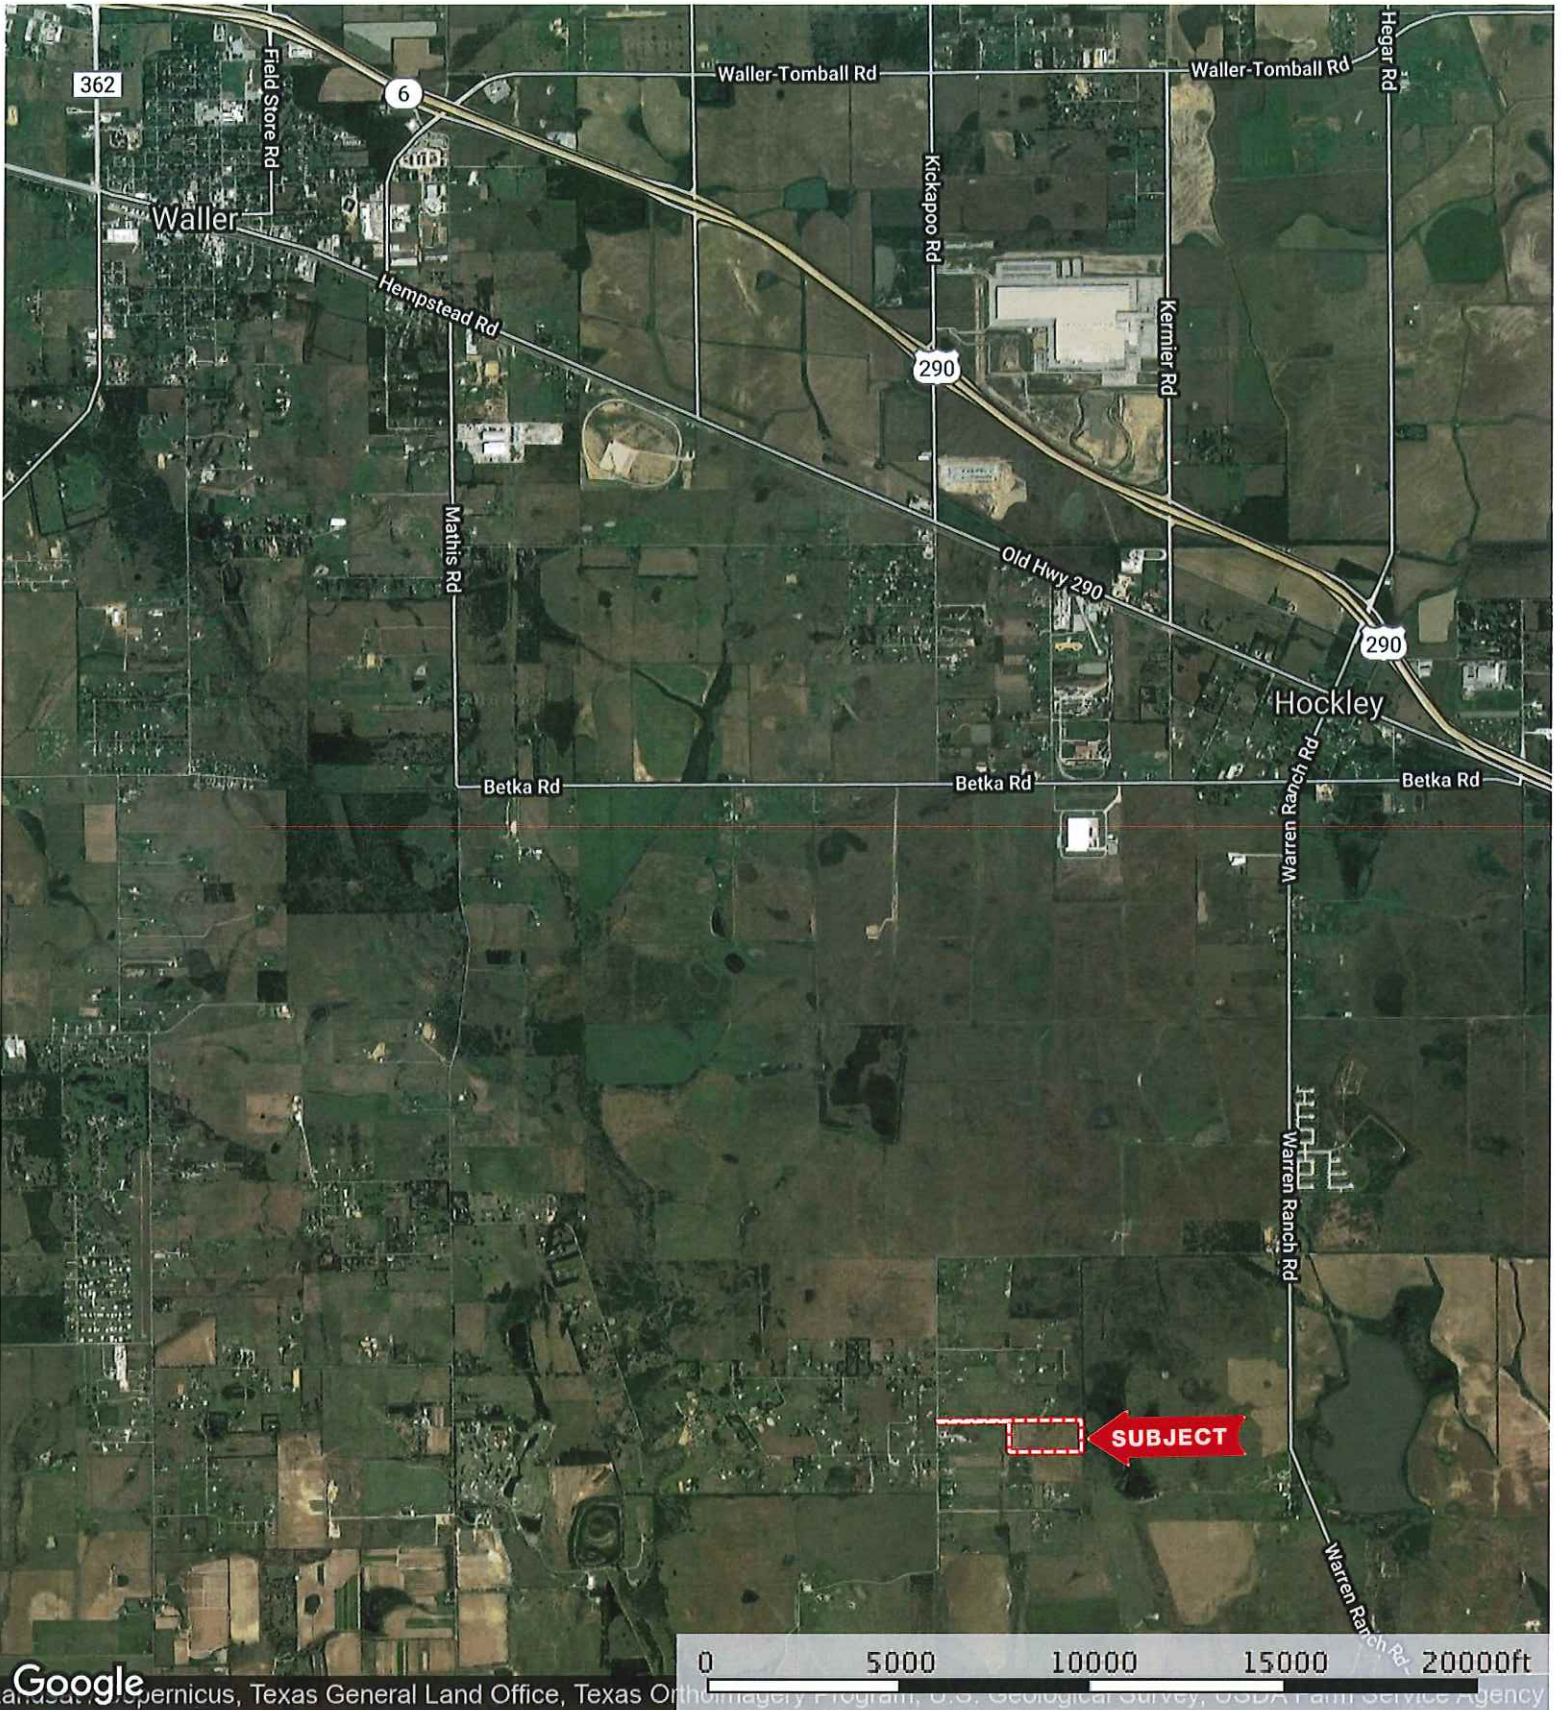

0 Mound Rd.
Harris County, Texas,

Google, Permian, Texas General Land Office, Texas Orthoimagery Program, U.S. Geological Survey, USDA Farm Service Agency

Boundary

The information contained herein was obtained from sources deemed to be reliable. MapRight Services makes no warranties or guarantees as to the completeness or accuracy thereof.

0 Mound Rd.
Harris County, Texas, 25 AC +/-

Google Council, Texas General Land Office, Texas Orthoimagery Program, U.S. Geological Survey, USDA Farm Service Agency

 Boundary

 The information contained herein was obtained from sources deemed to be reliable. MapRight Services makes no warranties or guarantees as to the completeness or accuracy thereof.

0 Mound Rd.
Harris County, Texas, 25 AC +/-

Google

© 2017 Council Texas General Land Office, Texas Orthomagn Program, U.S. Geological Survey, USDA Farm Service Agency

-  Boundary
-  100 Year Floodplain
-  500 Year Floodplain