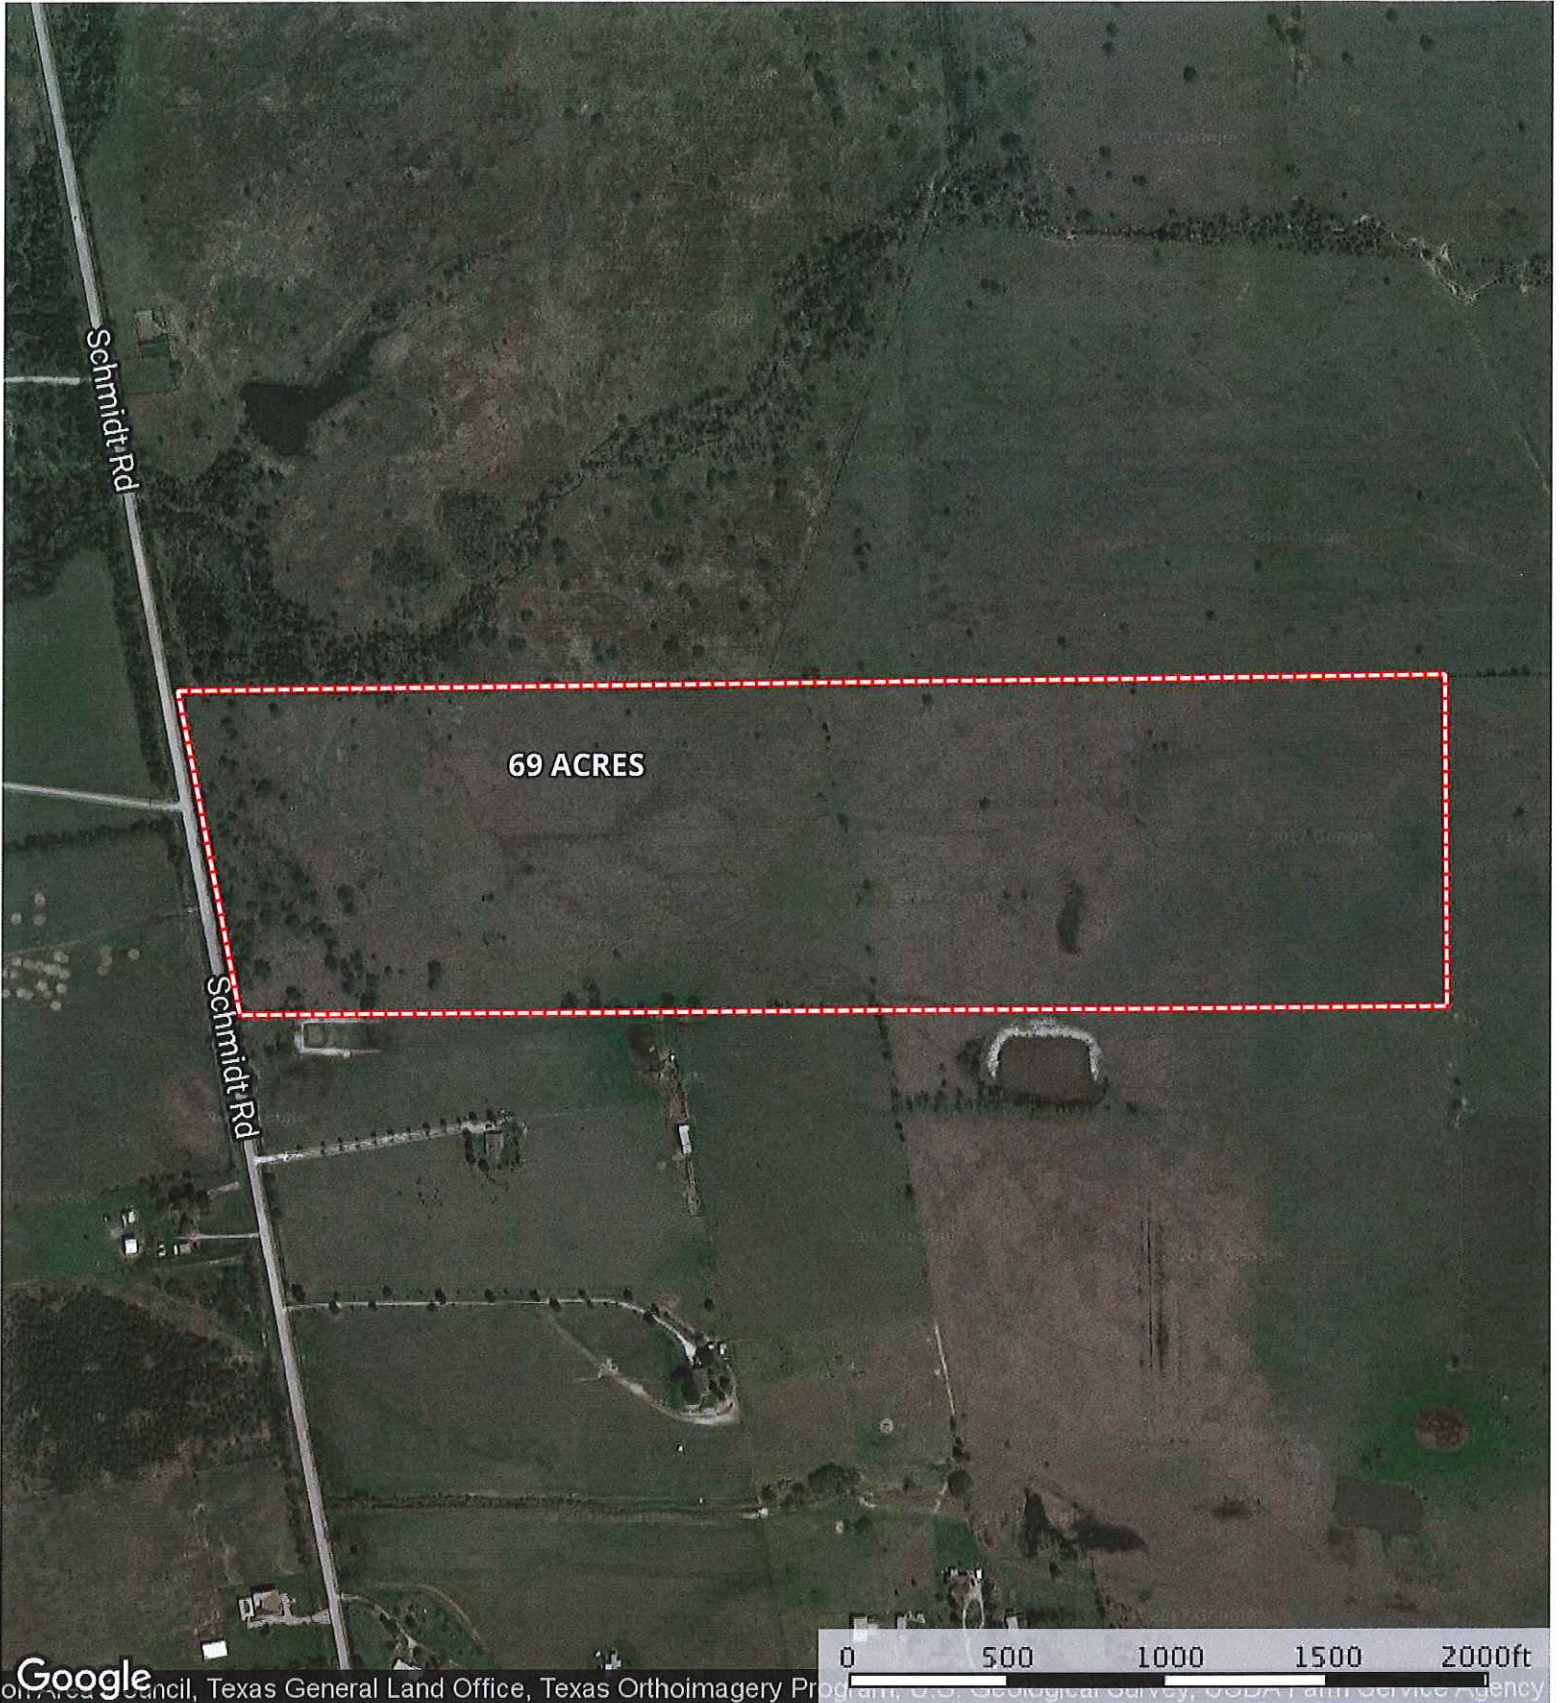

Schmidt Rd.

Waller County, Texas, LA AC +/-

 Boundary

35416 Richard Frey
Waller County, Texas, 69 AC +/-

 Boundary

Schmidt Rd.
Waller County, Texas, 69 AC +/-

Google
© 2014 Google, Texas General Land Office, Texas Orthoimagery Program, U.S. Geological Survey, USDA Farm Services Agency

- Boundary
- 100 Year Floodplain
- 500 Year Floodplain

35416 Richard Frey
Waller County, Texas, 198 AC +/-

 Boundary

35416 Richard Frey
Waller County, Texas, 198 AC +/-

 Boundary