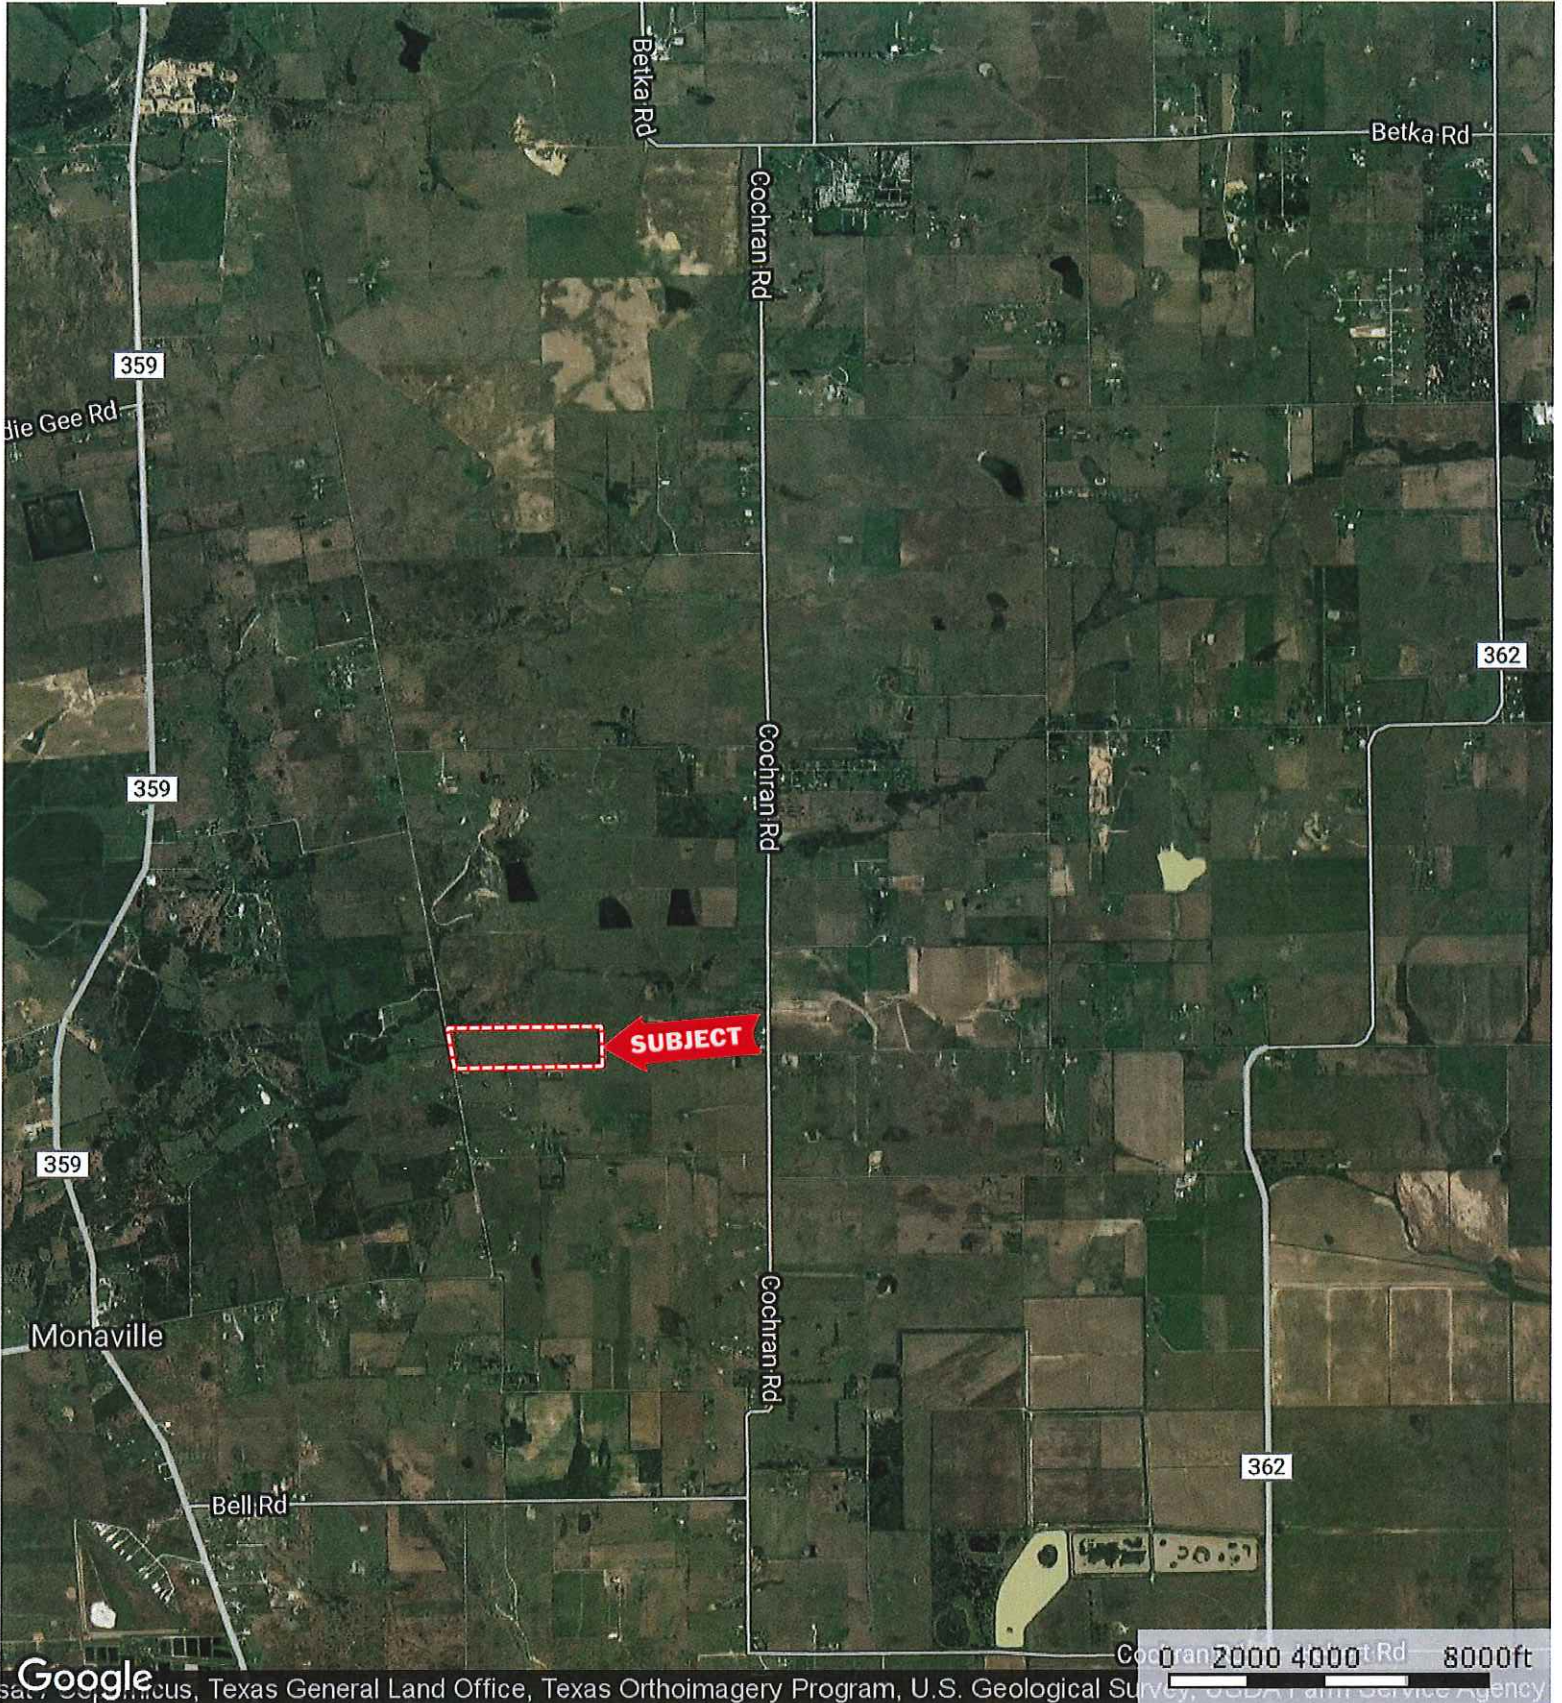

Schmidt Rd.

Waller County, Texas, LA AC +/-

 Boundary

35416 Richard Frey
Waller County, Texas, 69 AC +/-

 Boundary

Schmidt Rd.
Waller County, Texas, 69 AC +/-

Google
© 2014 Google, Texas General Land Office, Texas Orthoimagery Program, U.S. Geological Survey, USDA Farm Services Agency

- Boundary
- 100 Year Floodplain
- 500 Year Floodplain

35416 Richard Frey
Waller County, Texas, 198 AC +/-

 Boundary

35416 Richard Frey
Waller County, Texas, 198 AC +/-

 Boundary