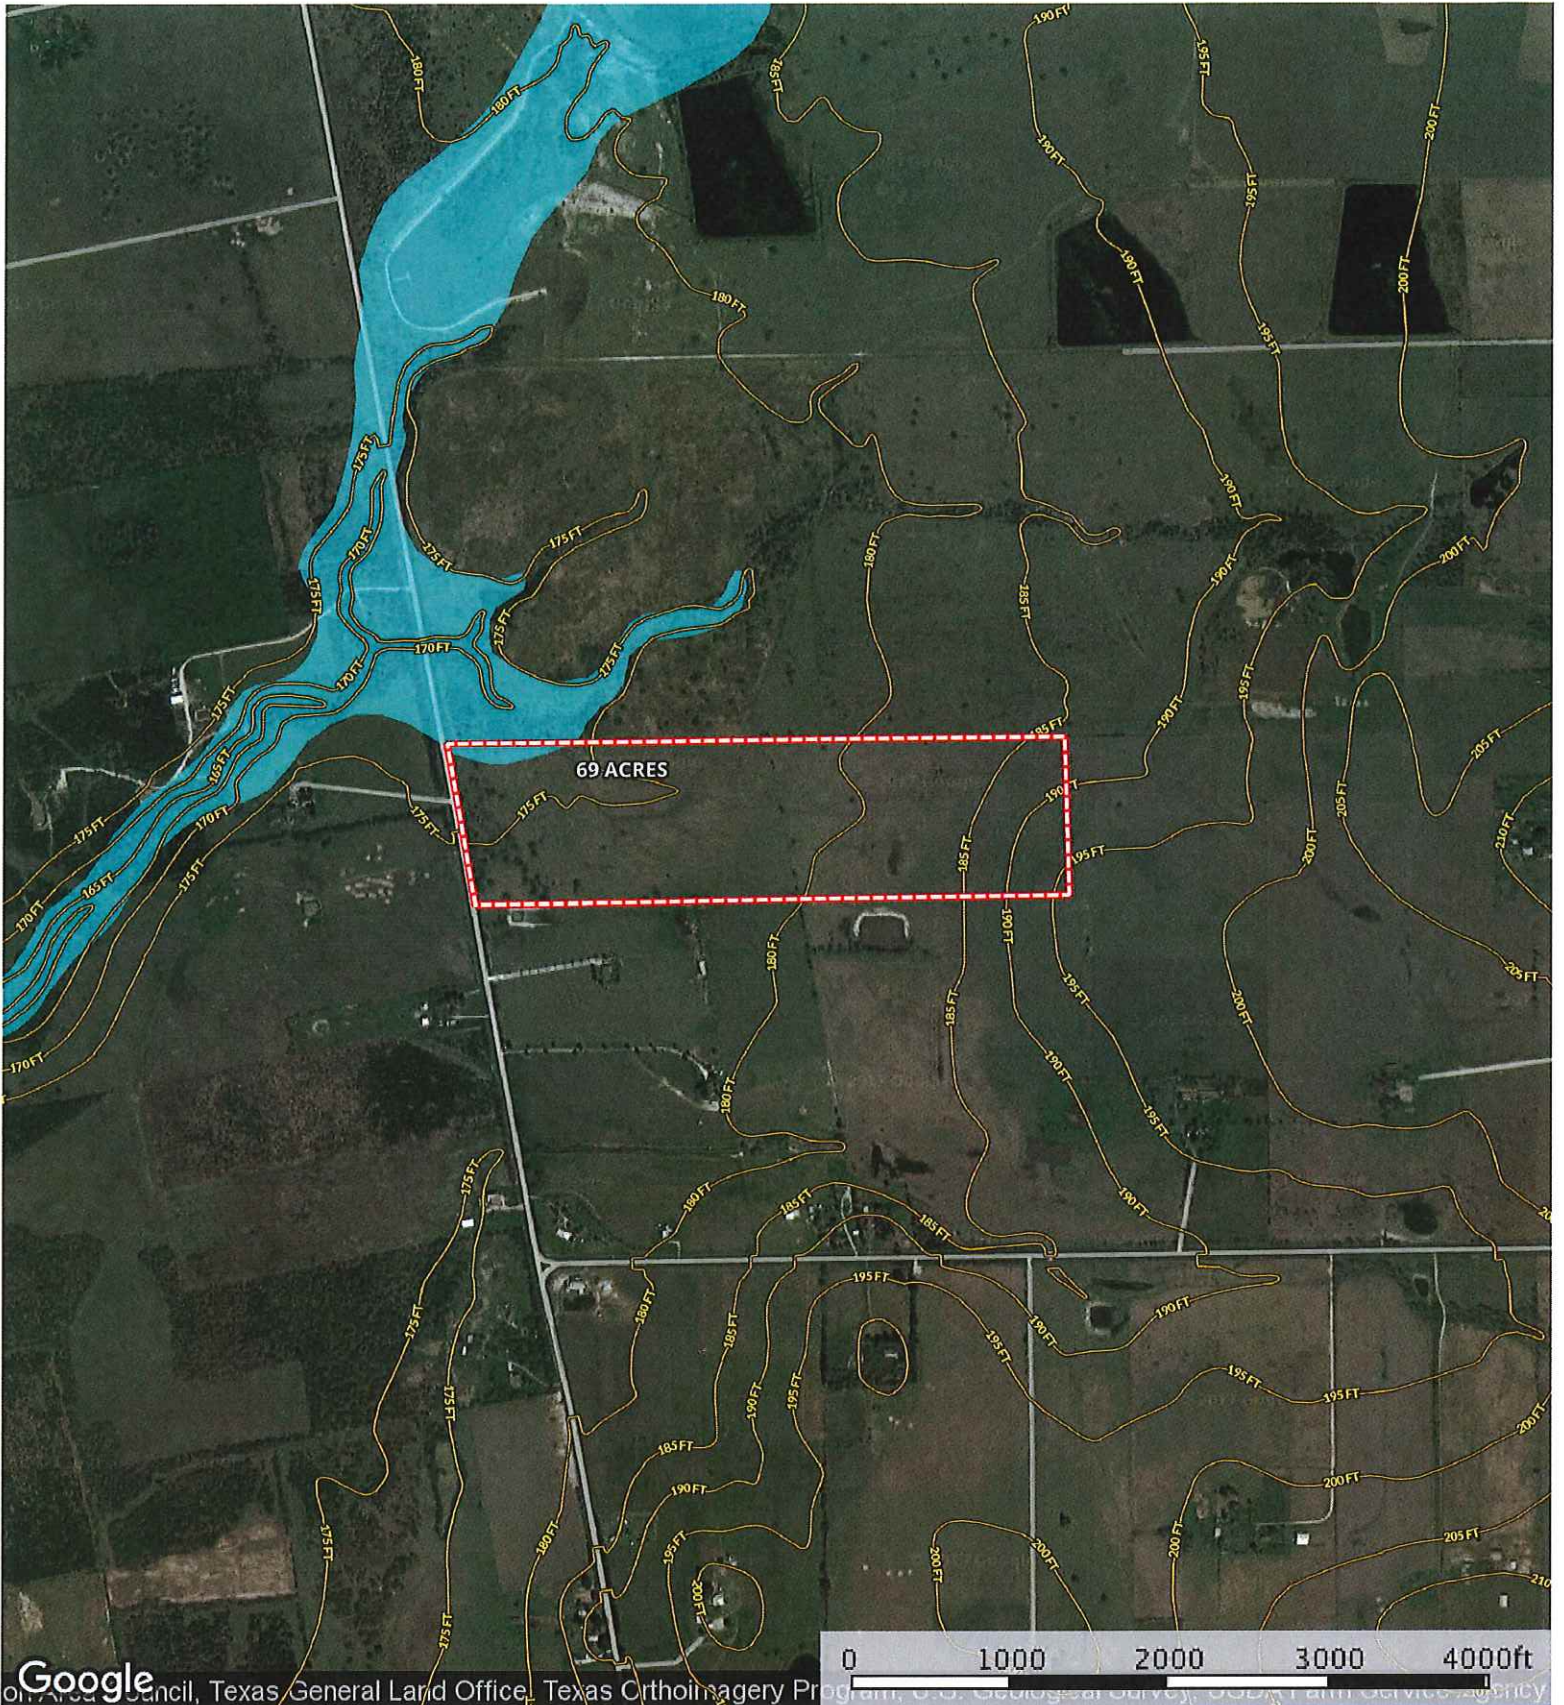

Schmidt Rd.

Waller County, Texas, LA AC +/-

 Boundary

35416 Richard Frey
Waller County, Texas, 69 AC +/-

 Boundary

Schmidt Rd.
Waller County, Texas, 69 AC +/-

Google
© 2014 Google, Texas General Land Office, Texas Orthoimagery Program, U.S. Geological Survey, USDA Farm Services Agency

- Boundary
- 100 Year Floodplain
- 500 Year Floodplain

35416 Richard Frey
Waller County, Texas, 198 AC +/-

 Boundary

35416 Richard Frey
Waller County, Texas, 198 AC +/-

 Boundary