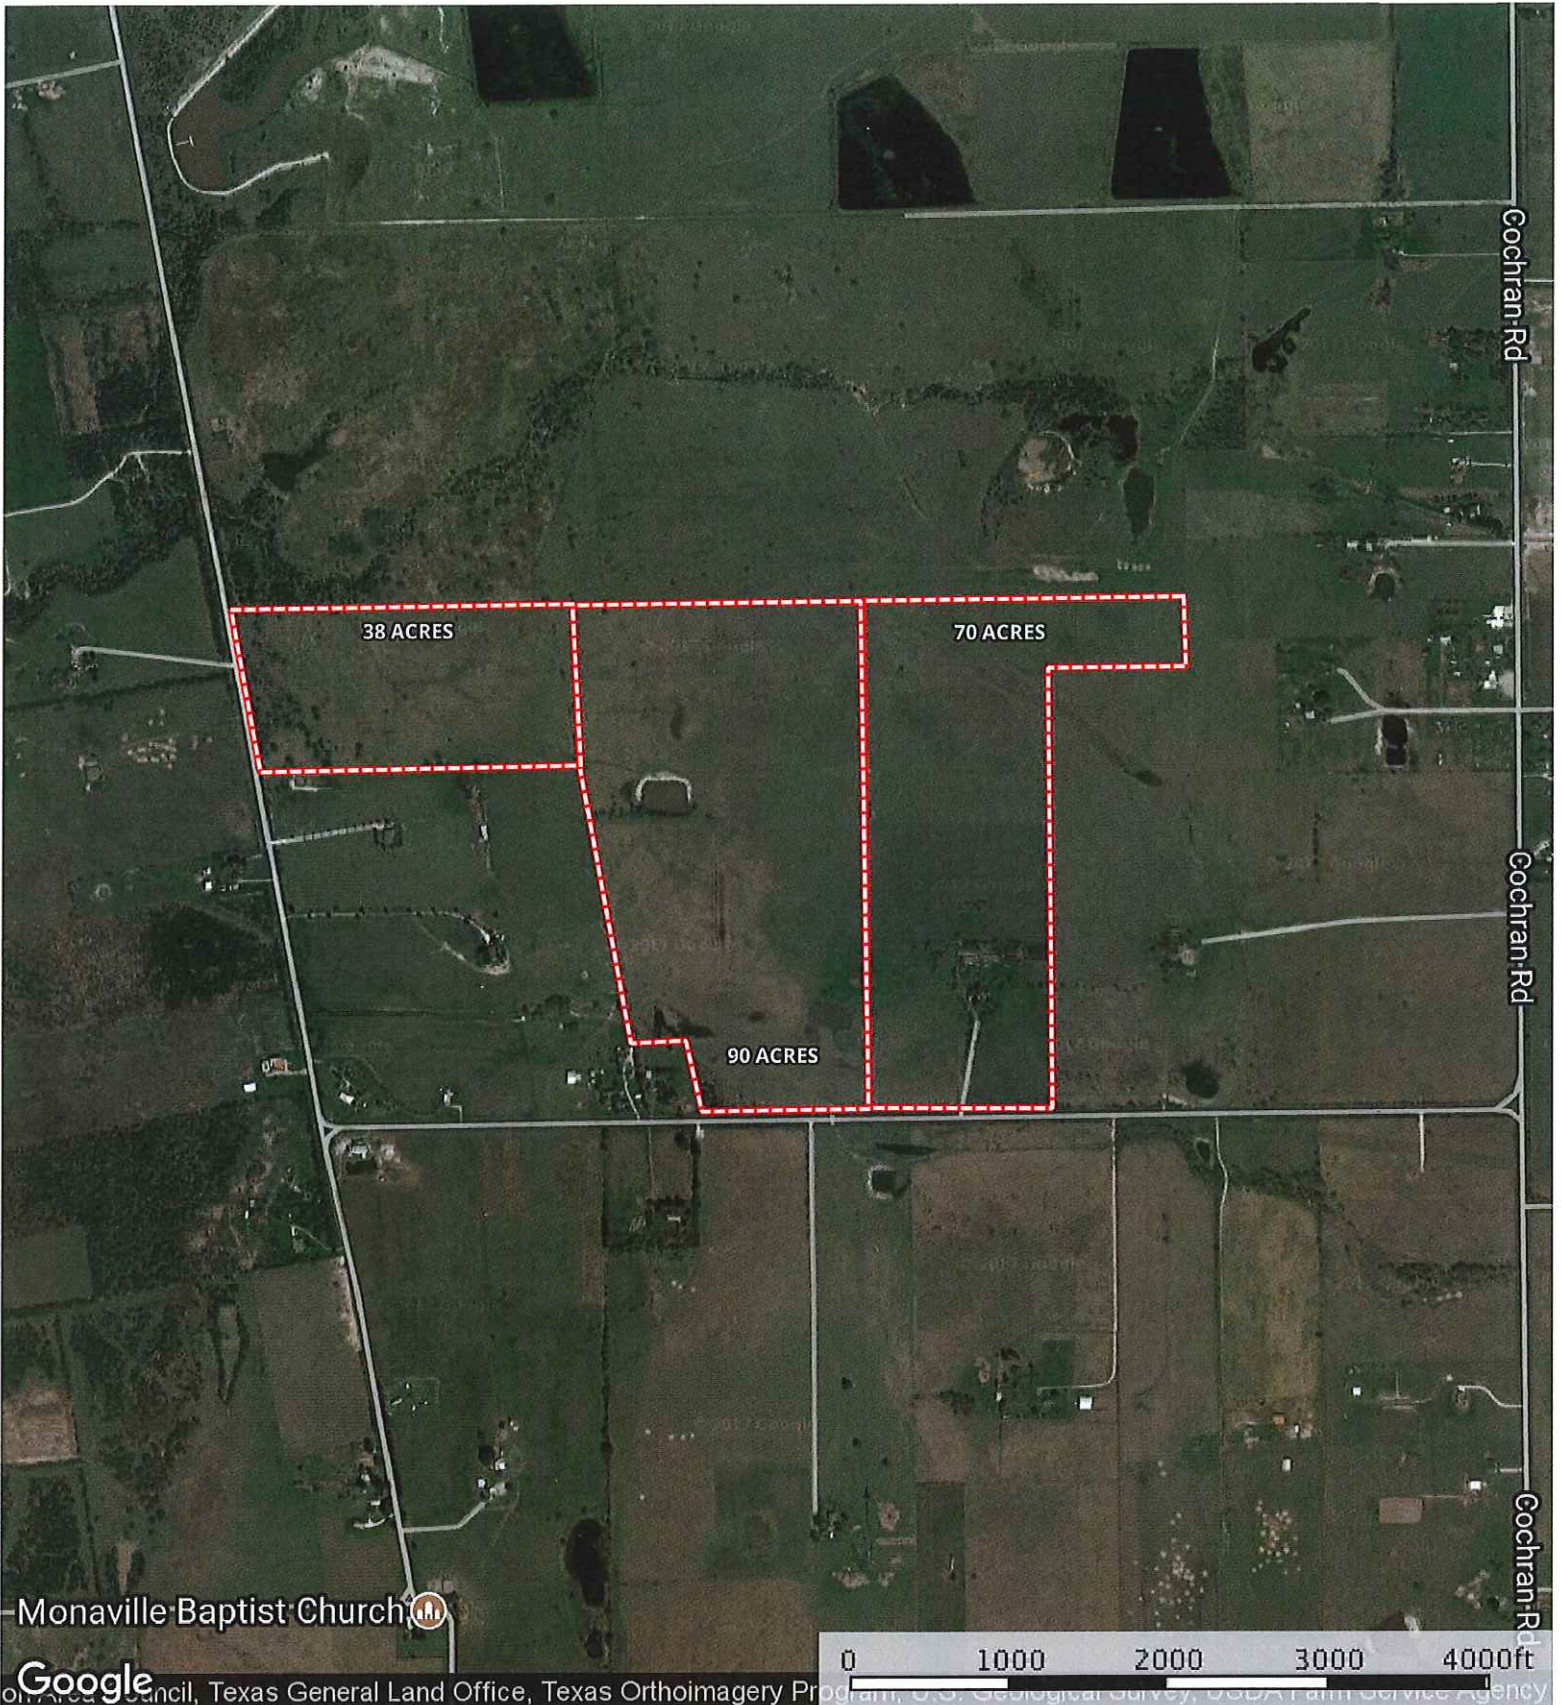

Schmidt Rd.

Waller County, Texas, LA AC +/-

 Boundary

35416 Richard Frey
Waller County, Texas, 69 AC +/-

 Boundary

Schmidt Rd.
Waller County, Texas, 69 AC +/-

Google
© 2014 Google, Texas General Land Office, Texas Orthoimagery Program, U.S. Geological Survey, USDA Farm Services Agency

- Boundary
- 100 Year Floodplain
- 500 Year Floodplain

35416 Richard Frey
Waller County, Texas, 198 AC +/-

 Boundary

35416 Richard Frey
Waller County, Texas, 198 AC +/-

 Boundary