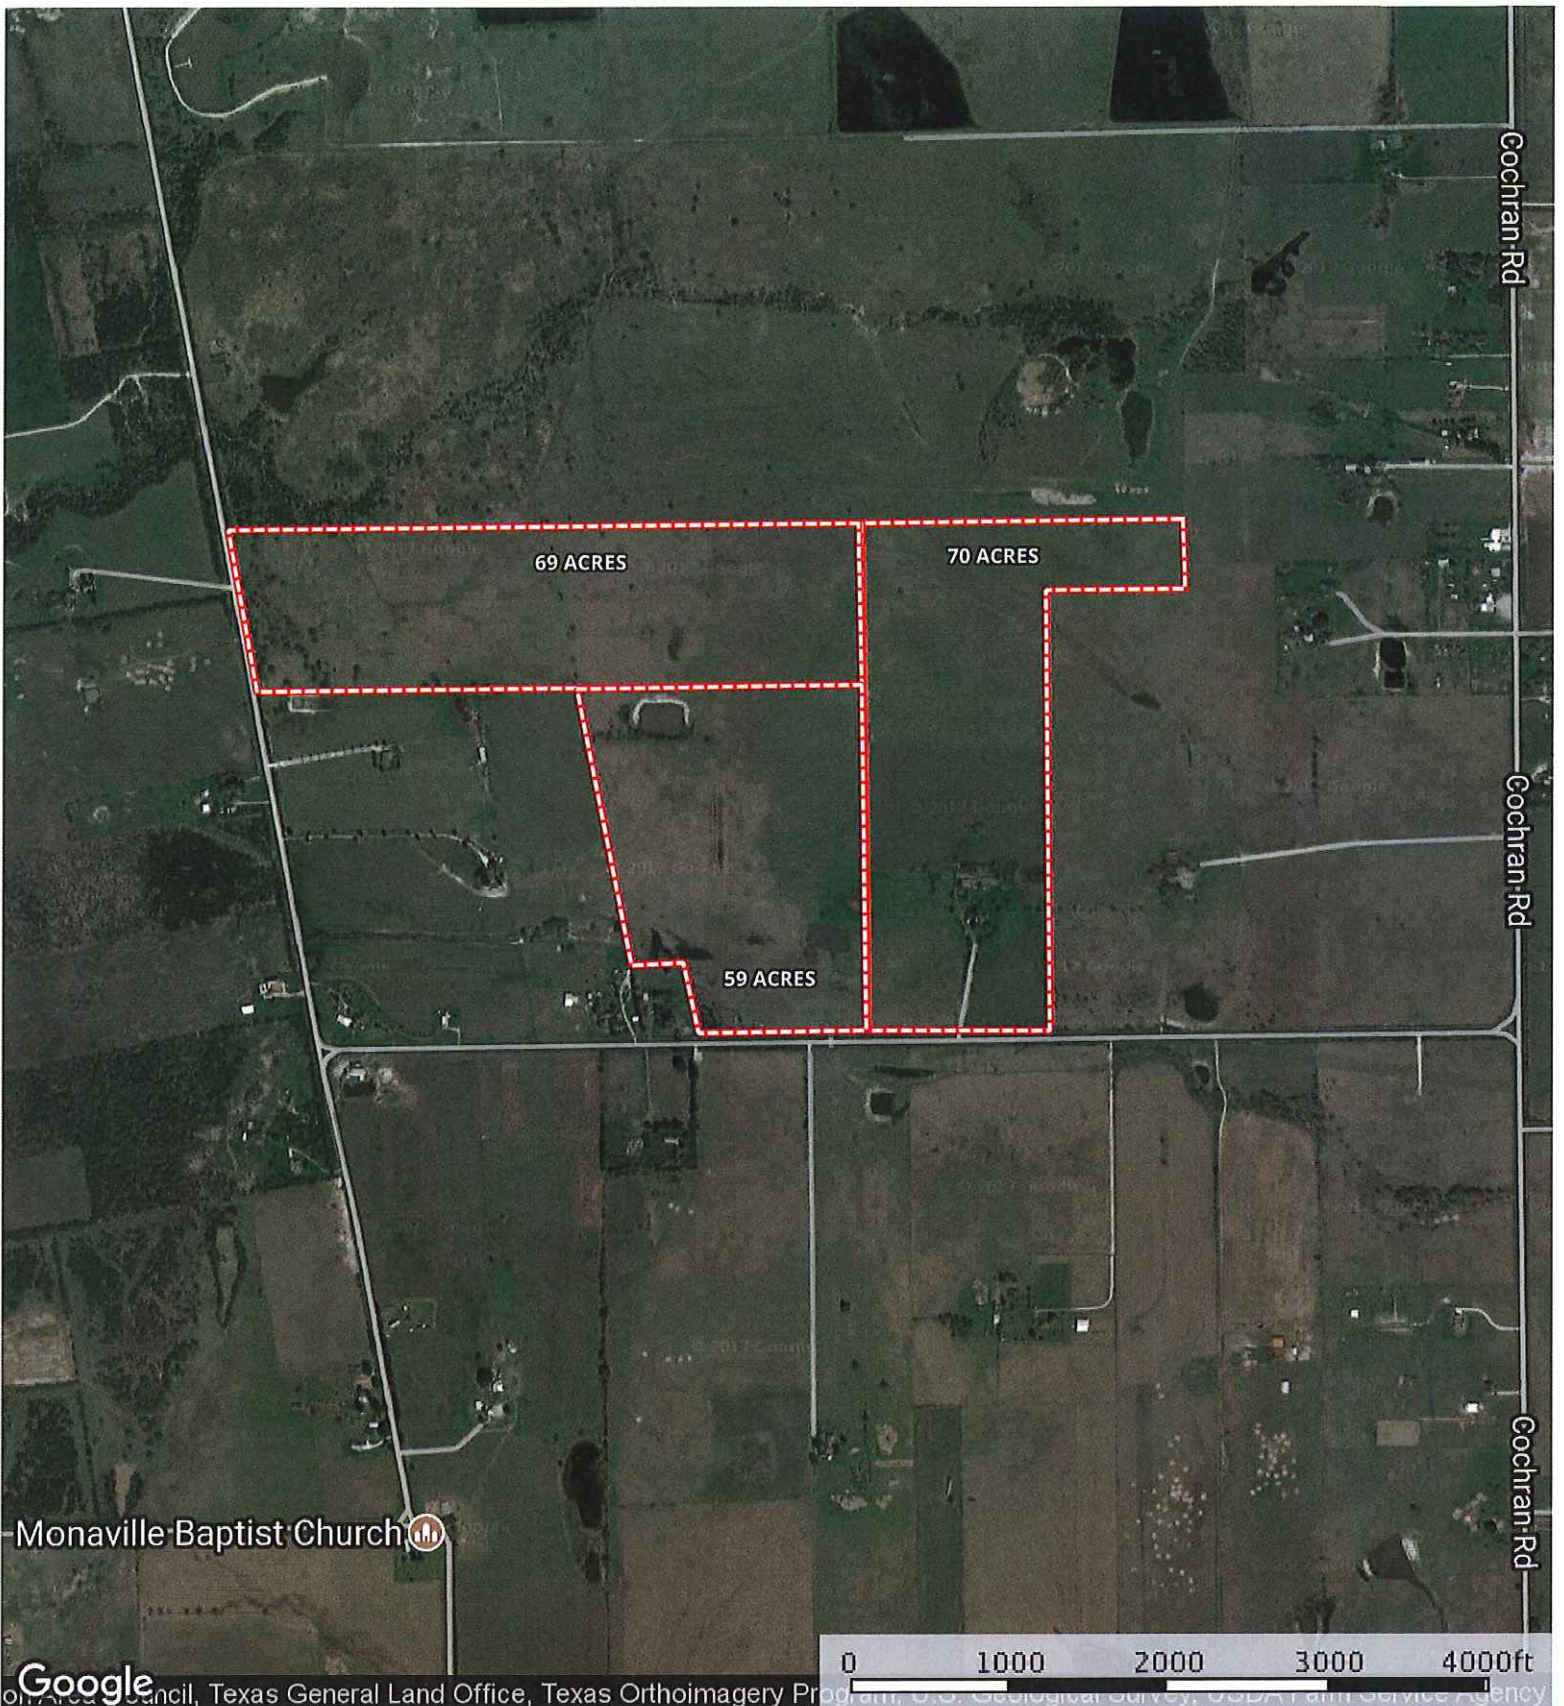

Schmidt Rd.

Waller County, Texas, LA AC +/-

 Boundary

35416 Richard Frey
Waller County, Texas, 69 AC +/-

 Boundary

Schmidt Rd.
Waller County, Texas, 69 AC +/-

Google
© 2014 Google, Texas General Land Office, Texas Orthoimagery Program, U.S. Geological Survey, USDA Farm Services Agency

- Boundary
- 100 Year Floodplain
- 500 Year Floodplain

35416 Richard Frey
Waller County, Texas, 198 AC +/-

 Boundary

35416 Richard Frey
Waller County, Texas, 198 AC +/-

 Boundary