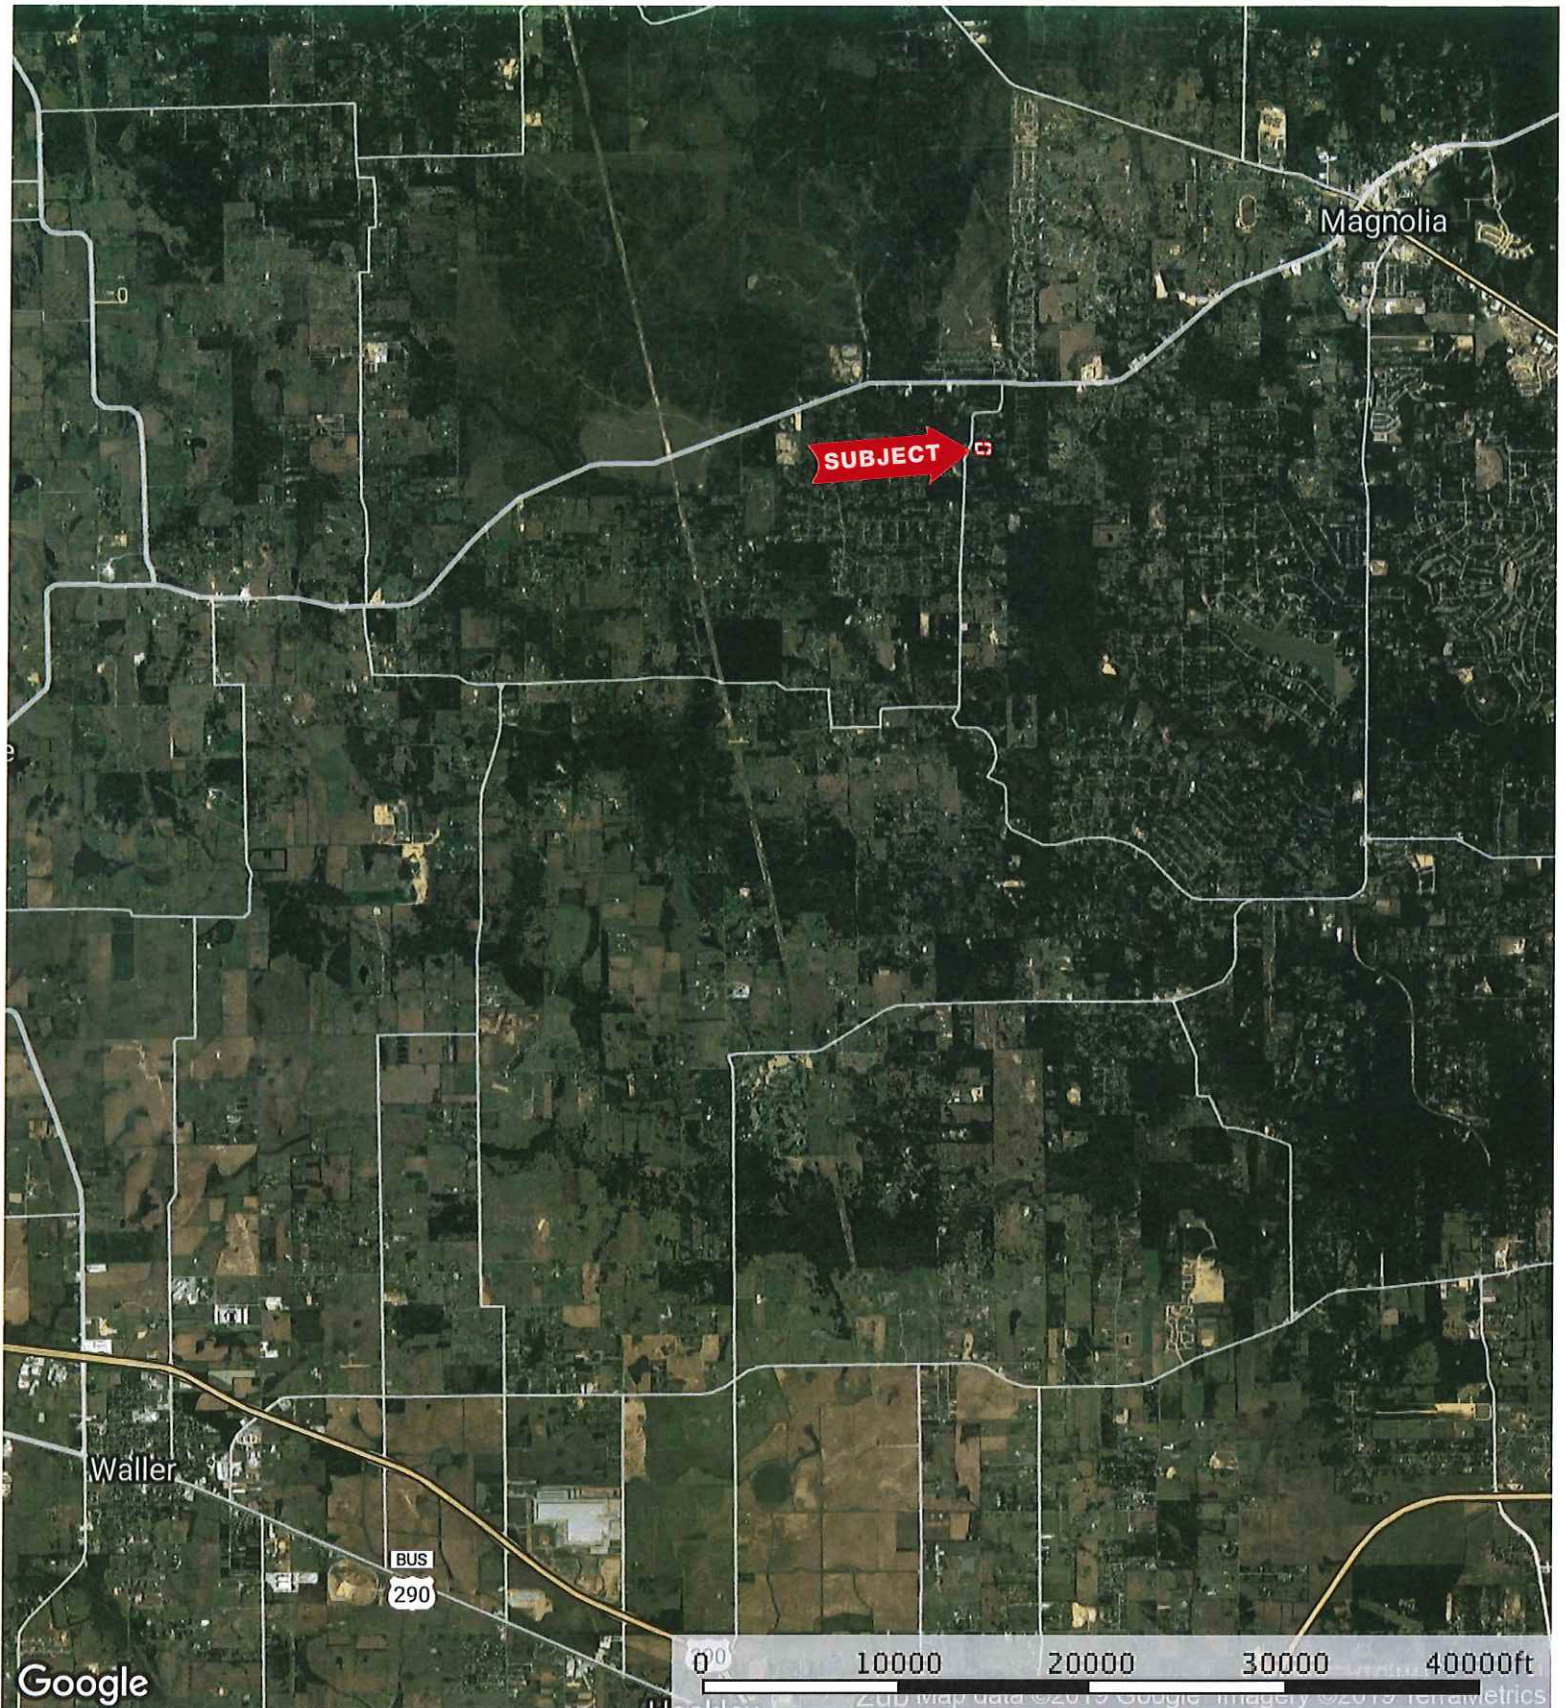

23495 Sweet Gum Dr.
Waller County, Texas, AC +/-

 Boundary

23495 Sweet Gum Dr.
Waller County, Texas, AC +/-

Google
GIS, Houston-Galveston Area Council, Texas General Land Office, Texas Orthoimagery Program, U.S. Geological Survey

 Boundary

 The information contained herein was obtained from sources deemed to be reliable. MapRight Services makes no warranties or guarantees as to the completeness or accuracy thereof.

23495 Sweet Gum Dr.
Waller County, Texas, AC +/-

23495 Sweet Gum Dr.
Waller County, Texas, AC +/-

 Boundary  100 Year Floodplain  500 Year Floodplain