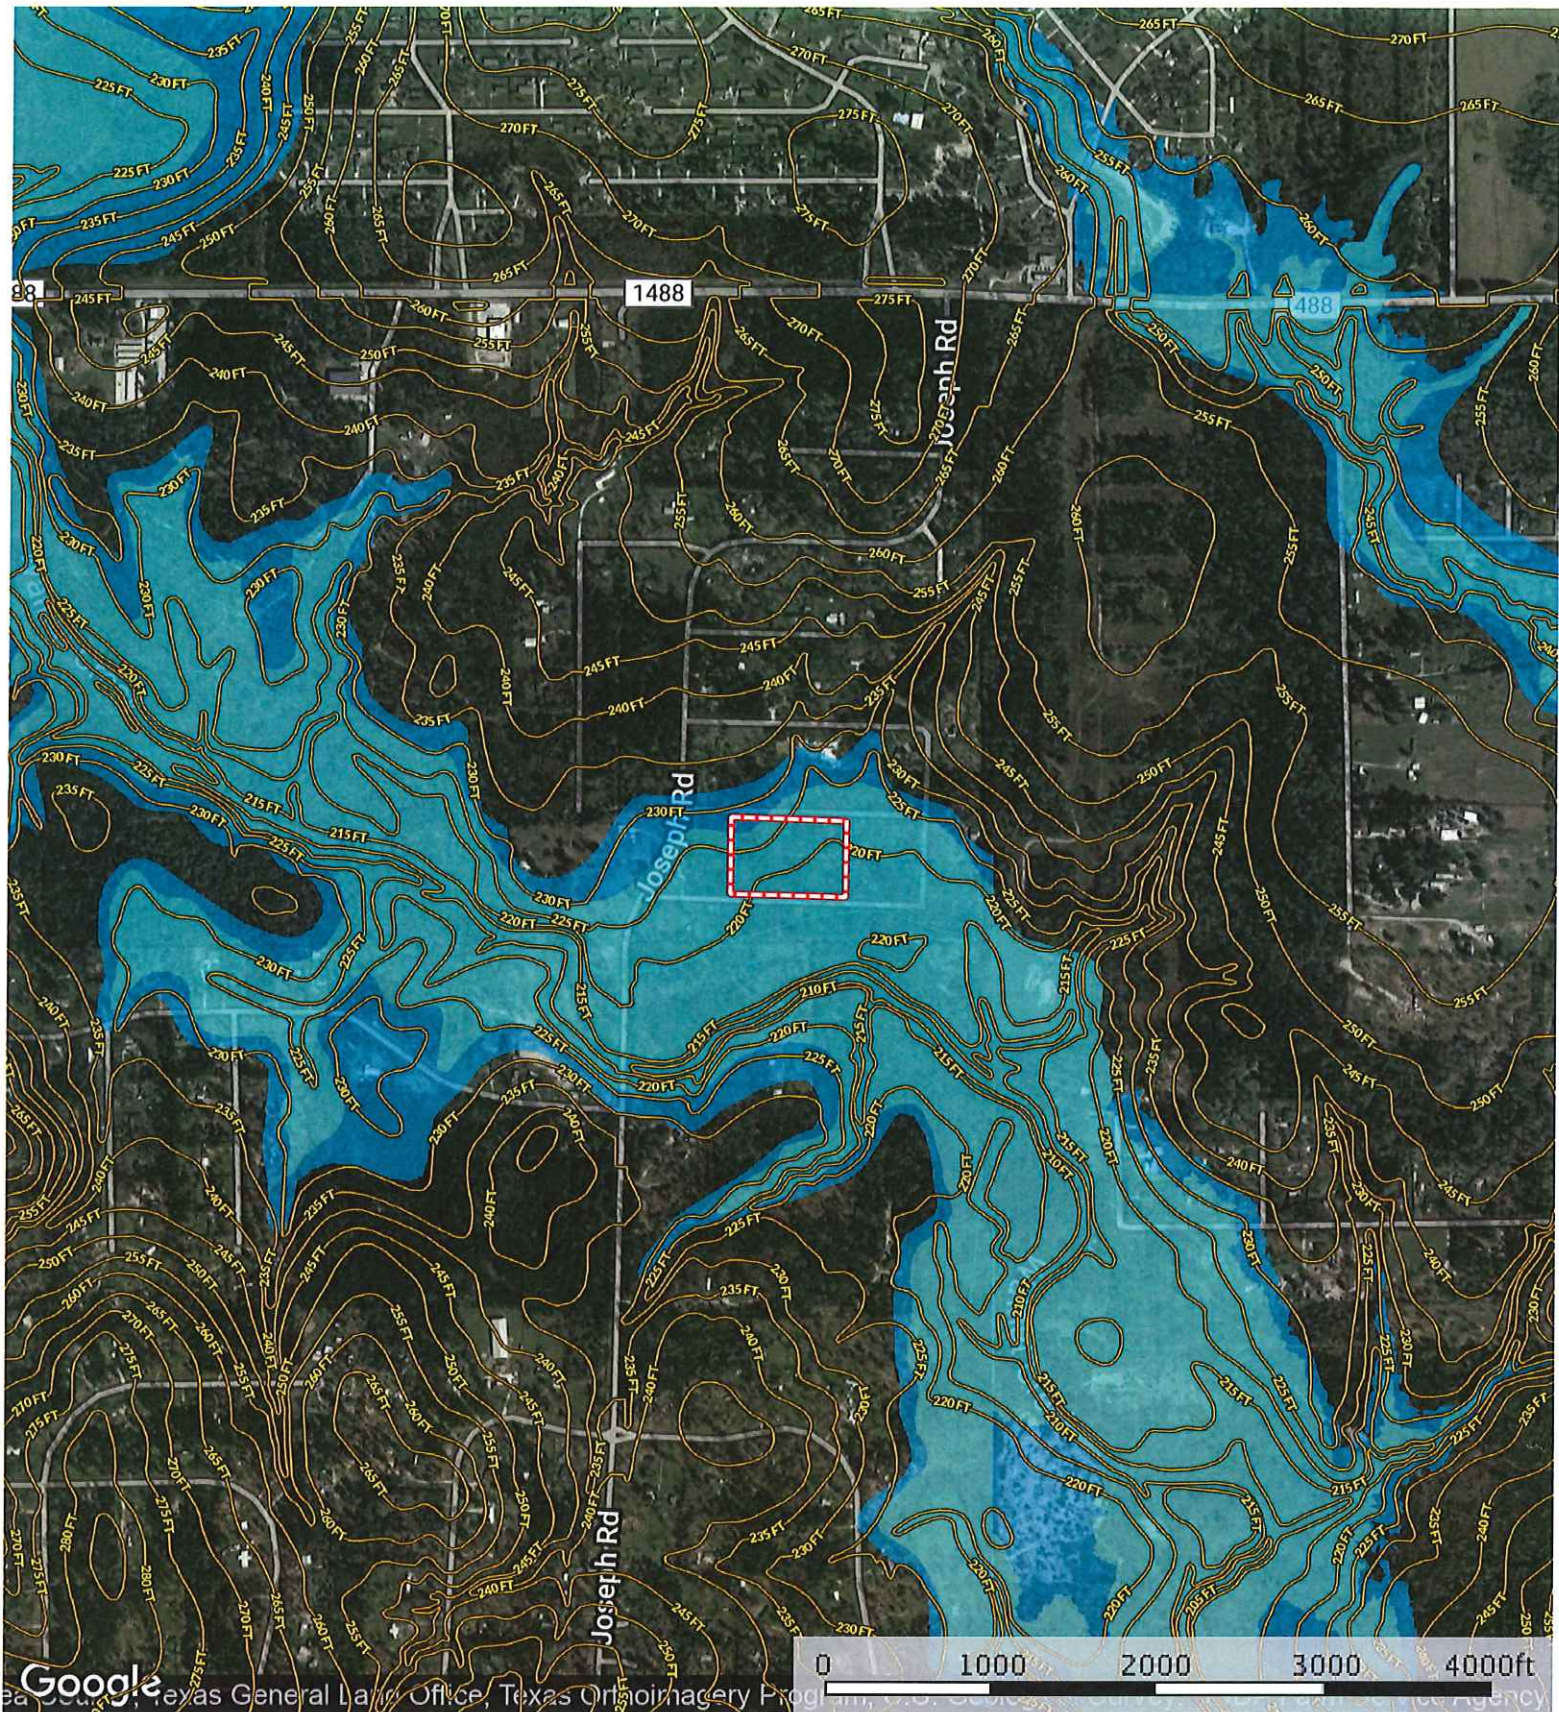

23495 Sweet Gum Dr.
Waller County, Texas, AC +/-

 Boundary

23495 Sweet Gum Dr.
Waller County, Texas, AC +/-

Google
GIS, Houston-Galveston Area Council, Texas General Land Office, Texas Orthoimagery Program, U.S. Geological Survey

 Boundary

 The information contained herein was obtained from sources deemed to be reliable. MapRight Services makes no warranties or guarantees as to the completeness or accuracy thereof.

23495 Sweet Gum Dr.
Waller County, Texas, AC +/-

23495 Sweet Gum Dr.
Waller County, Texas, AC +/-

 Boundary  100 Year Floodplain  500 Year Floodplain