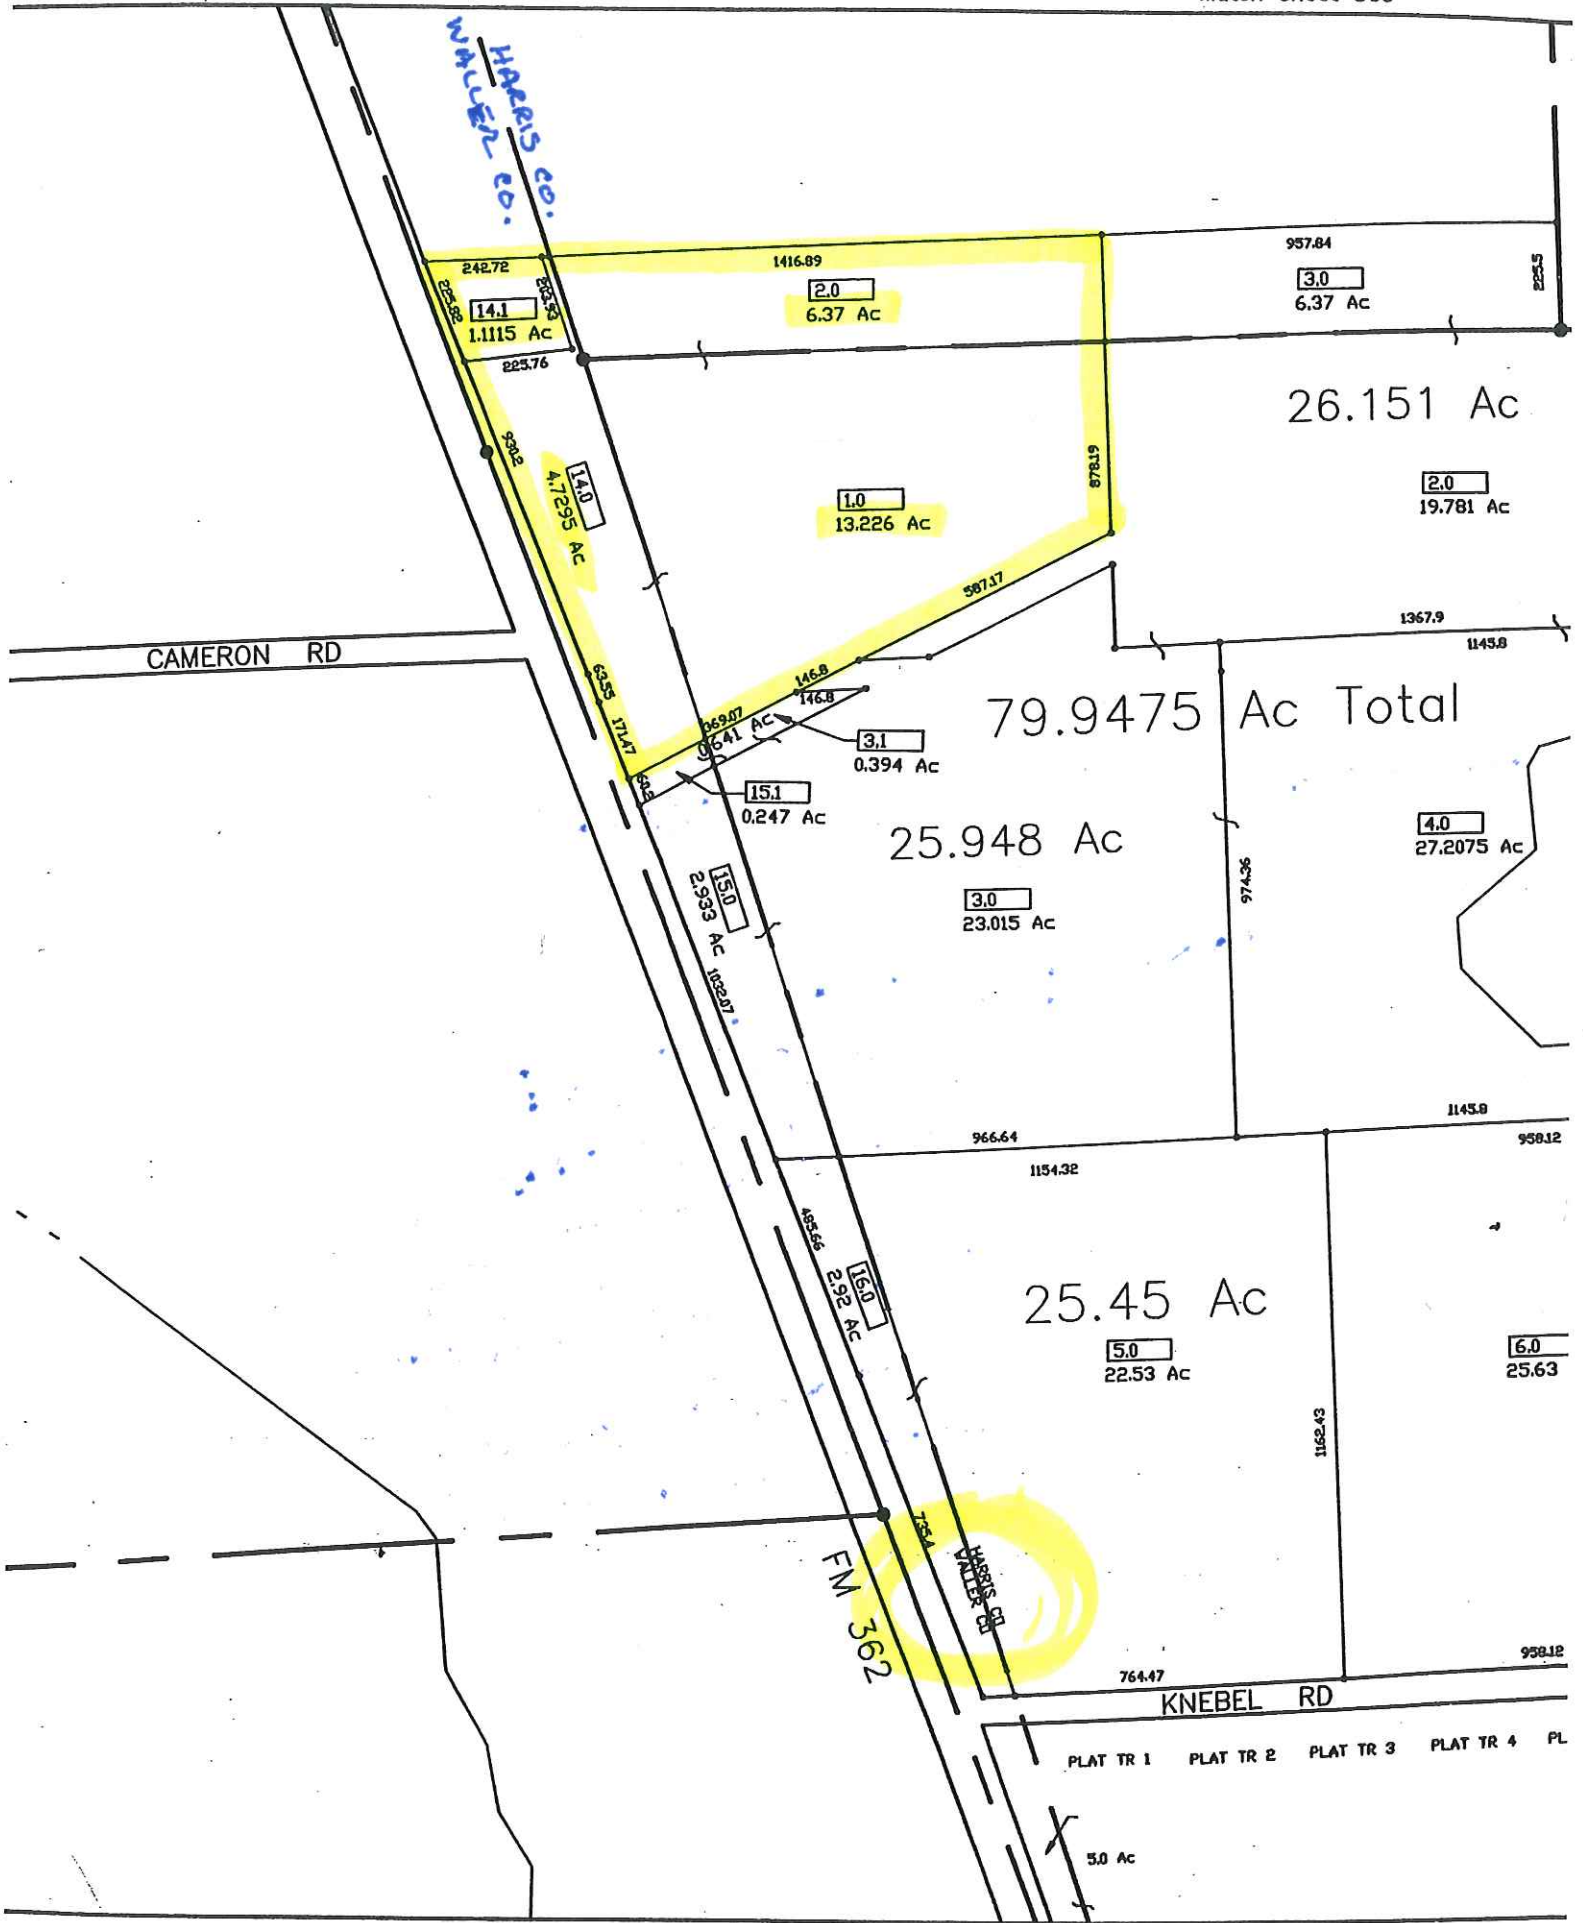

HARRIS CO.
WALTER RD

CAMERON RD

FM 392

KNEBEL RD

PLAT TR 1 PLAT TR 2 PLAT TR 3 PLAT TR 4 PL

5.0 Ac

22430 FM 362 N

Texas, 25 AC +/-

Google Council, Texas General Land Office, Texas Orthoimagery Program, U.S. Geological Survey, USDA Farm Service Agency

 Boundary

 The information contained herein was obtained from sources deemed to be reliable. MapRight Services makes no warranties or guarantees as to the completeness or accuracy thereof.