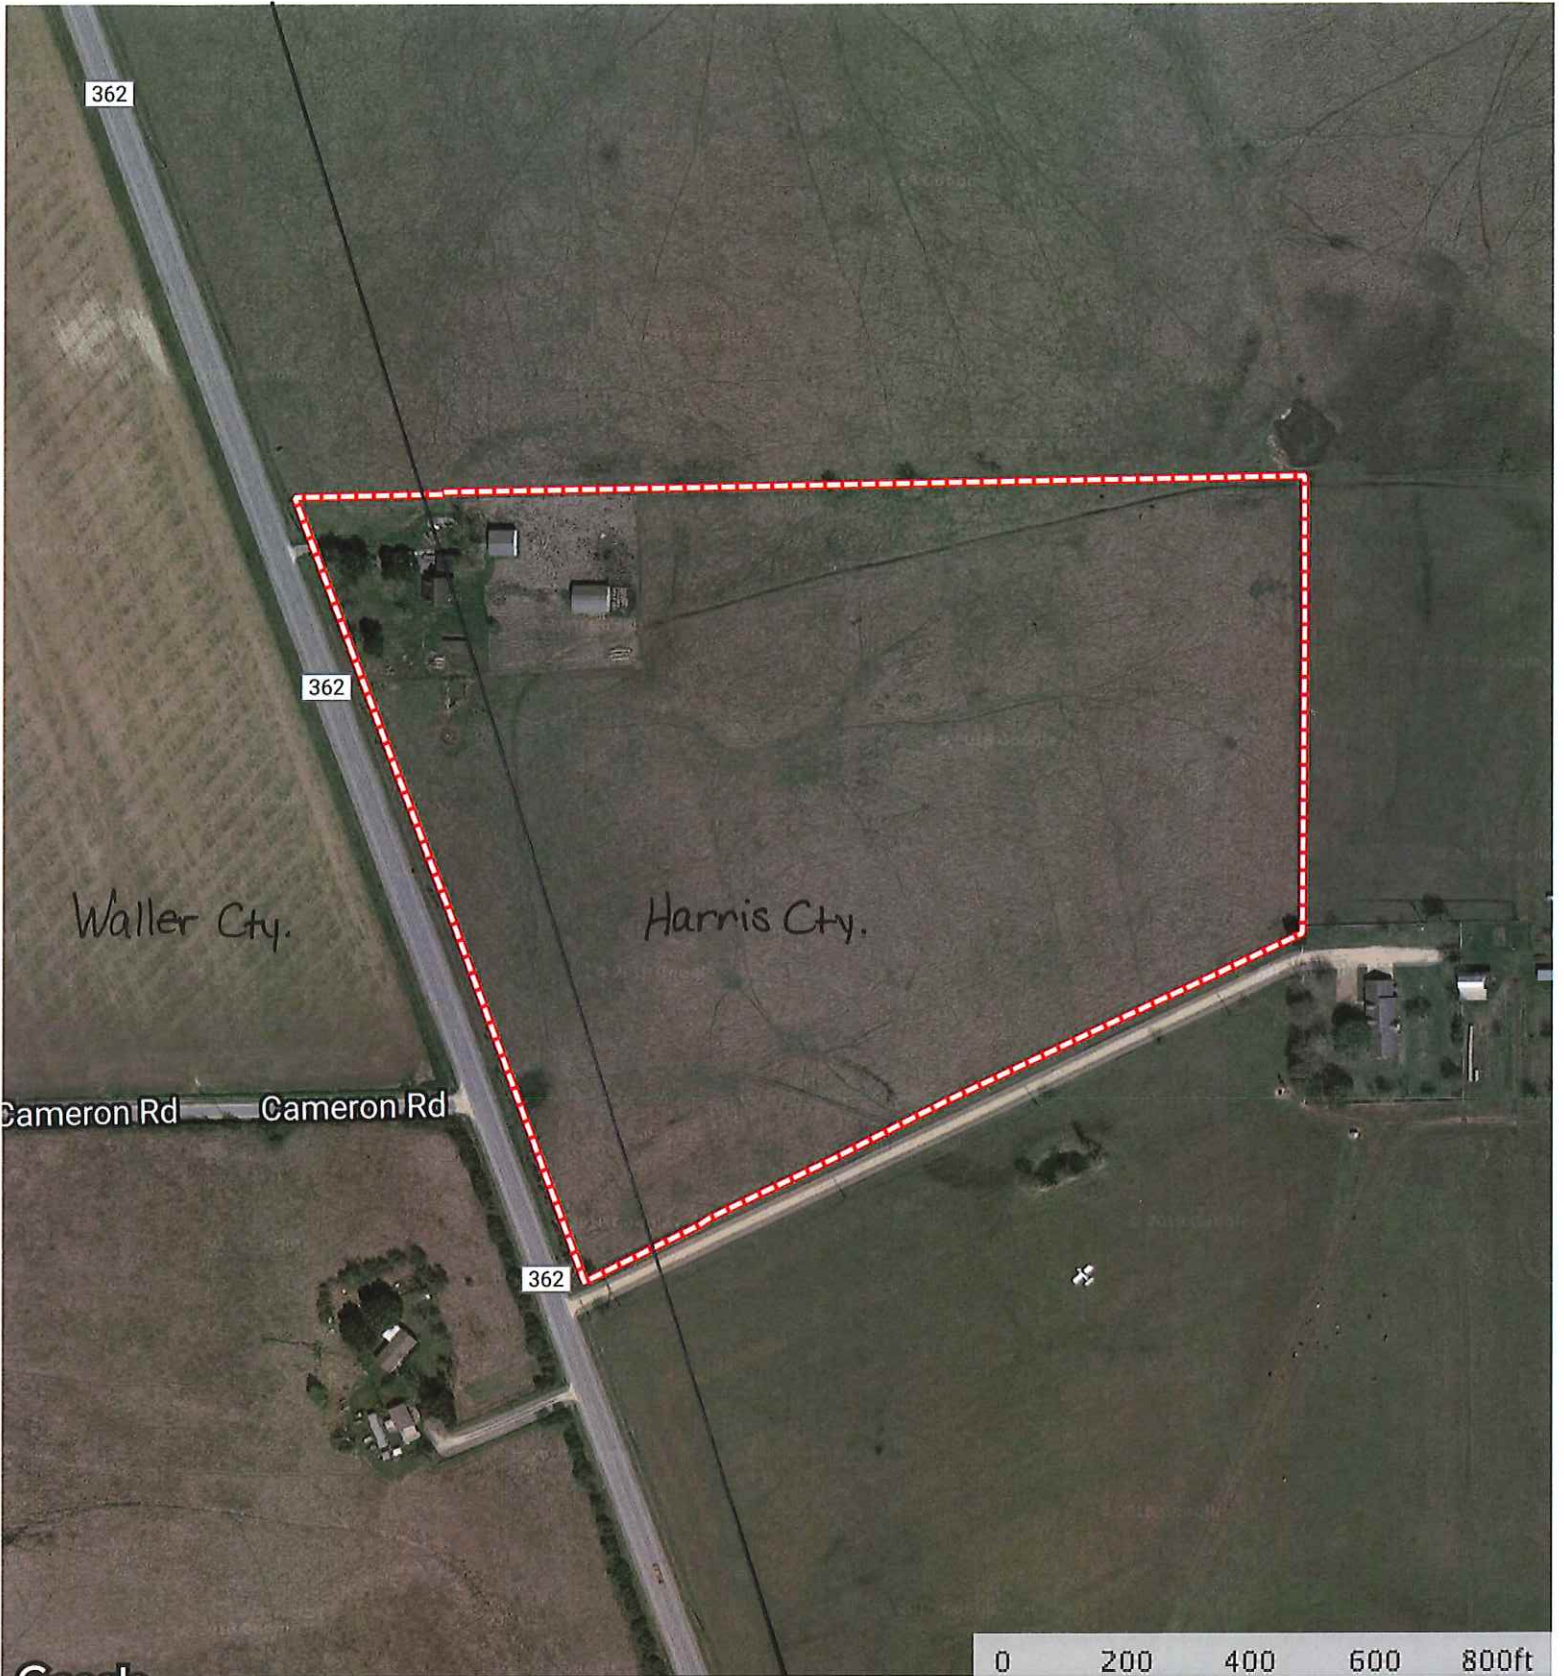

HARRIS CO.
WALTER RD

CAMERON RD

FM 392

KNEBEL RD

PLAT TR 1 PLAT TR 2 PLAT TR 3 PLAT TR 4 PL

5.0 Ac

22430 FM 362 N

Texas, 25 AC +/-

Google Council, Texas General Land Office, Texas Orthoimagery Program, U.S. Geological Survey, USDA Farm Service Agency

 Boundary

 The information contained herein was obtained from sources deemed to be reliable. MapRight Services makes no warranties or guarantees as to the completeness or accuracy thereof.