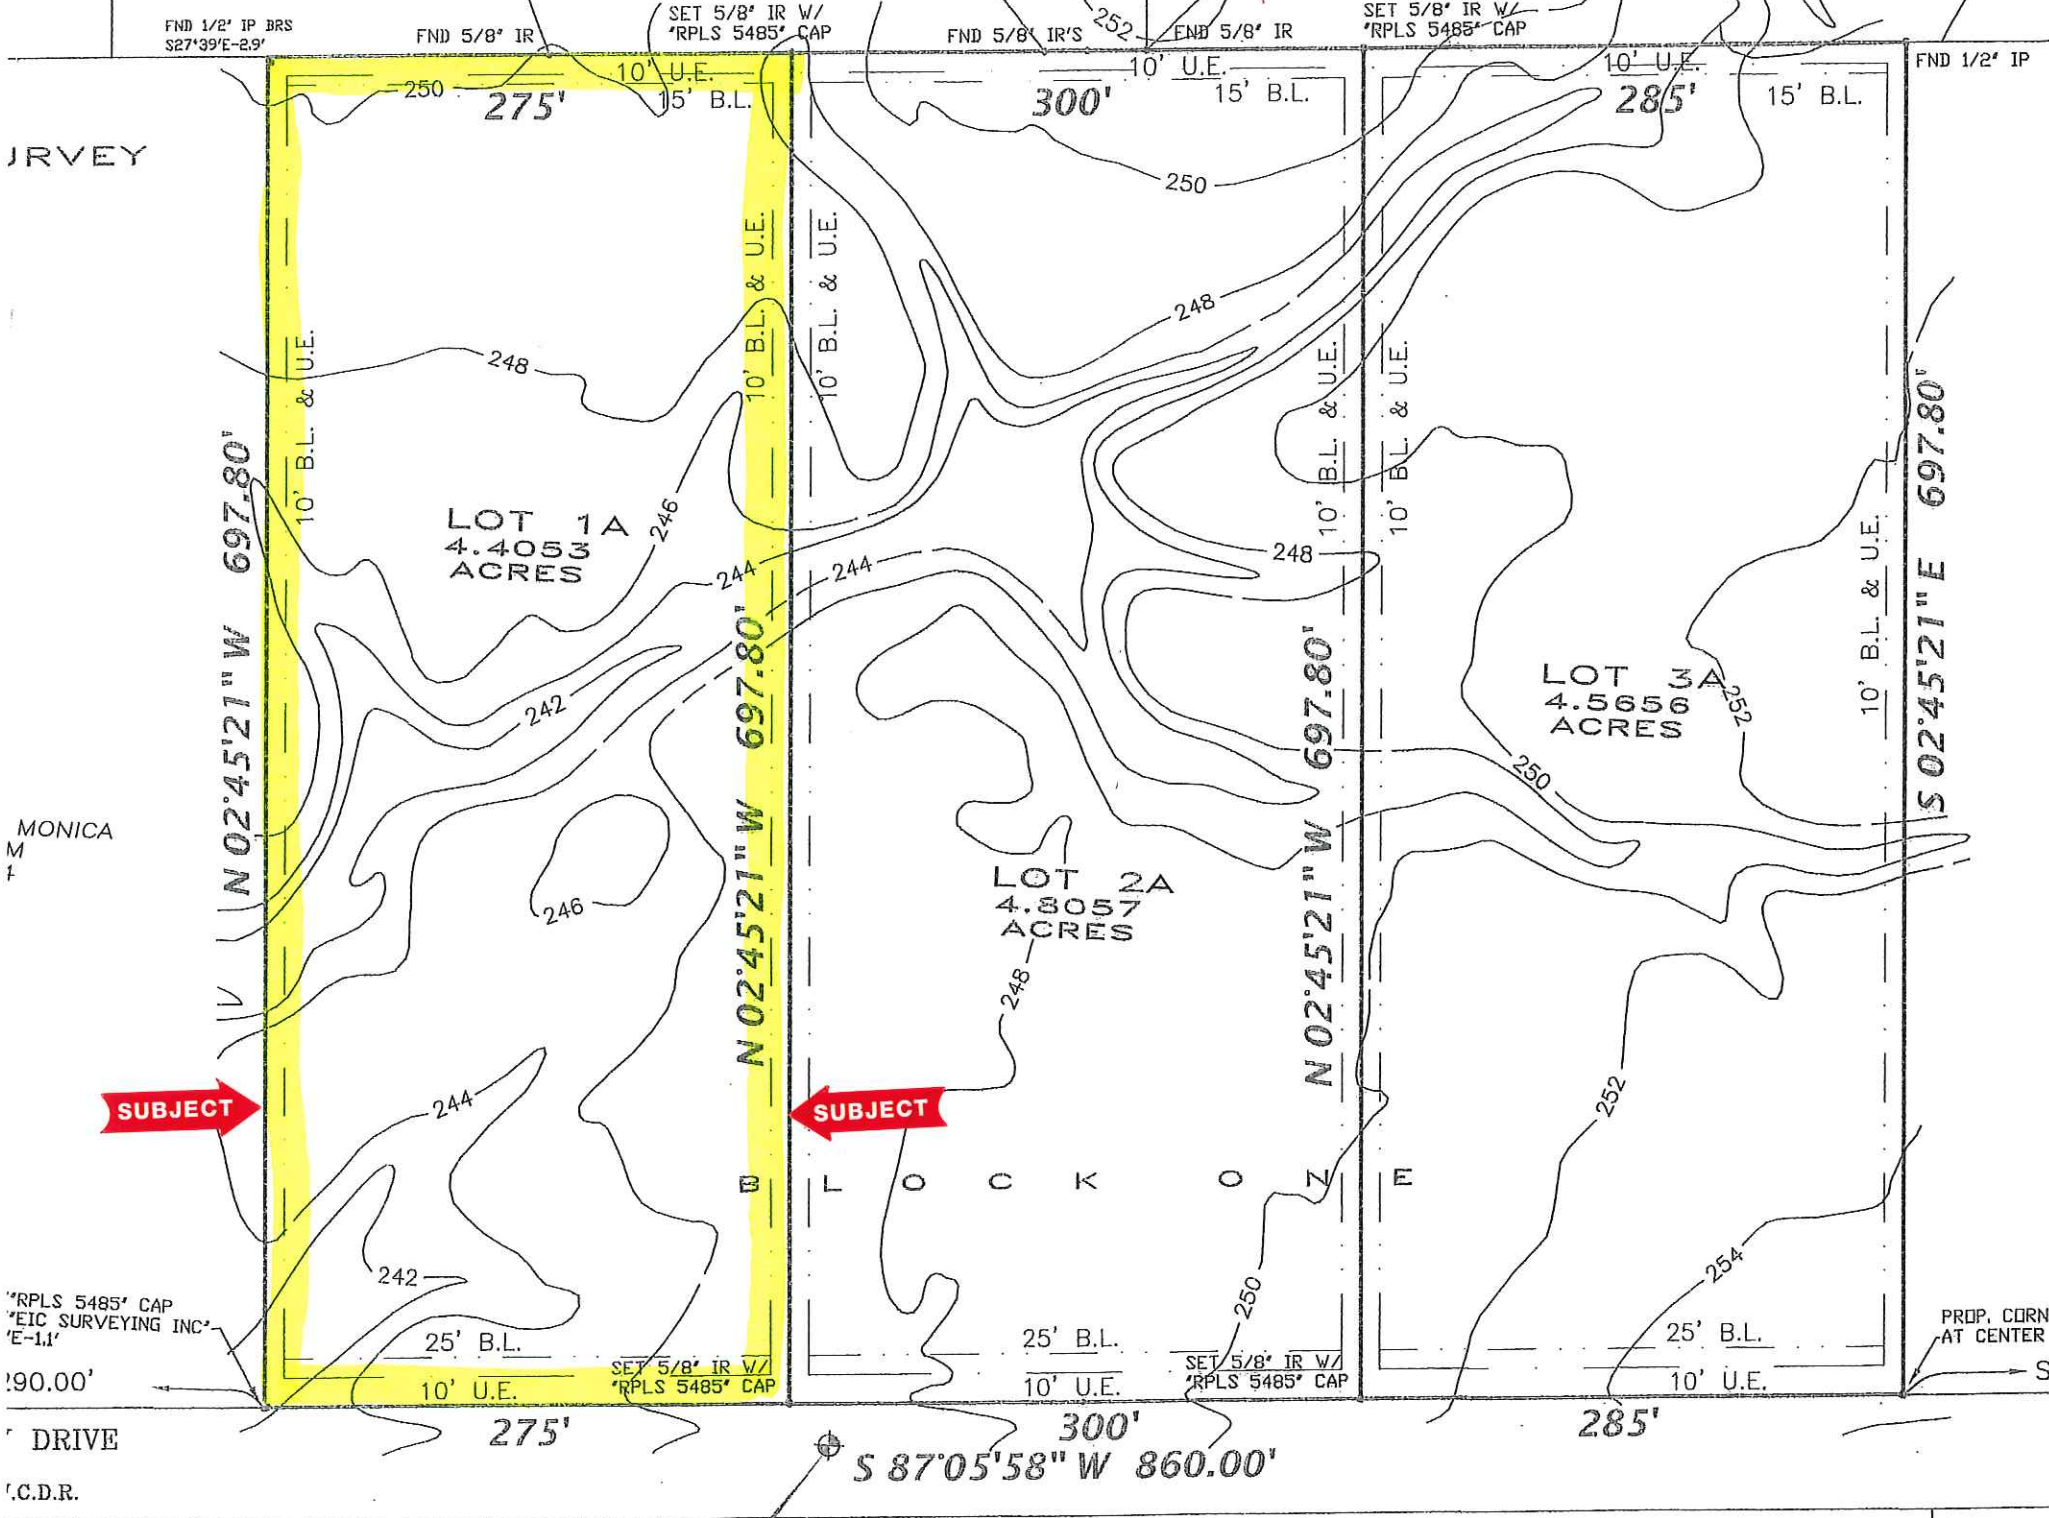

FND 1/2" IP BRS
S27°39'E-2.9'

FND 5/8" IR

SET 5/8" IR W/
"RPLS 5485" CAP

FND 5/8" IR'S

FND 5/8" IR

SET 5/8" IR W/
"RPLS 5485" CAP

FND 1/2" IP

JRVEY

MONICA

DRIVE

C.D.R.

E

TBM: PK NAIL
WITH SURVEYING