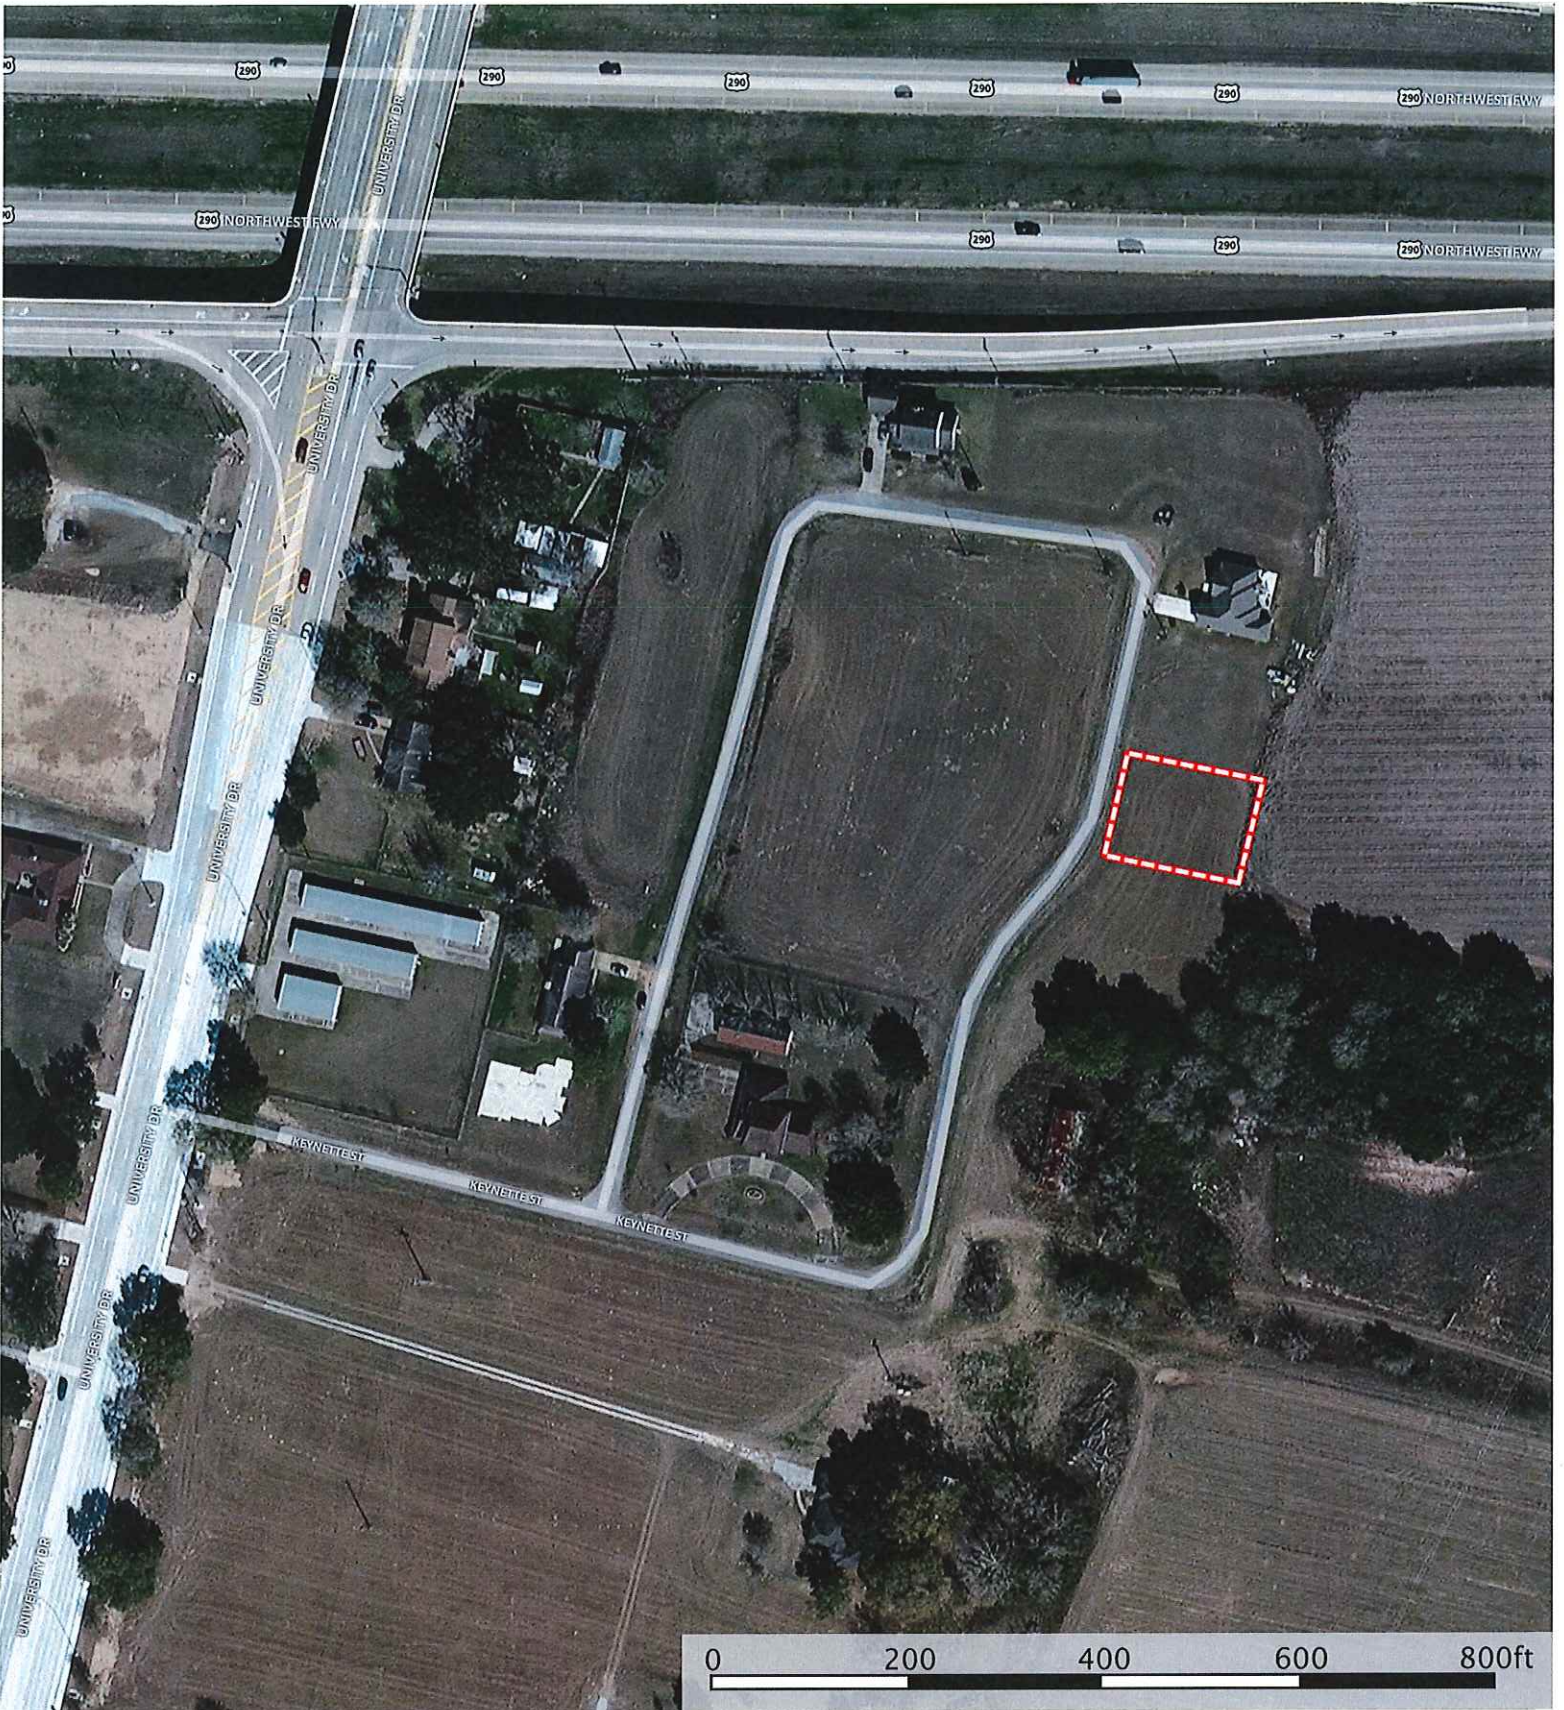

**Lot 13 Colonial**  
Waller, Texas, 0.29 AC +/-

 Boundary