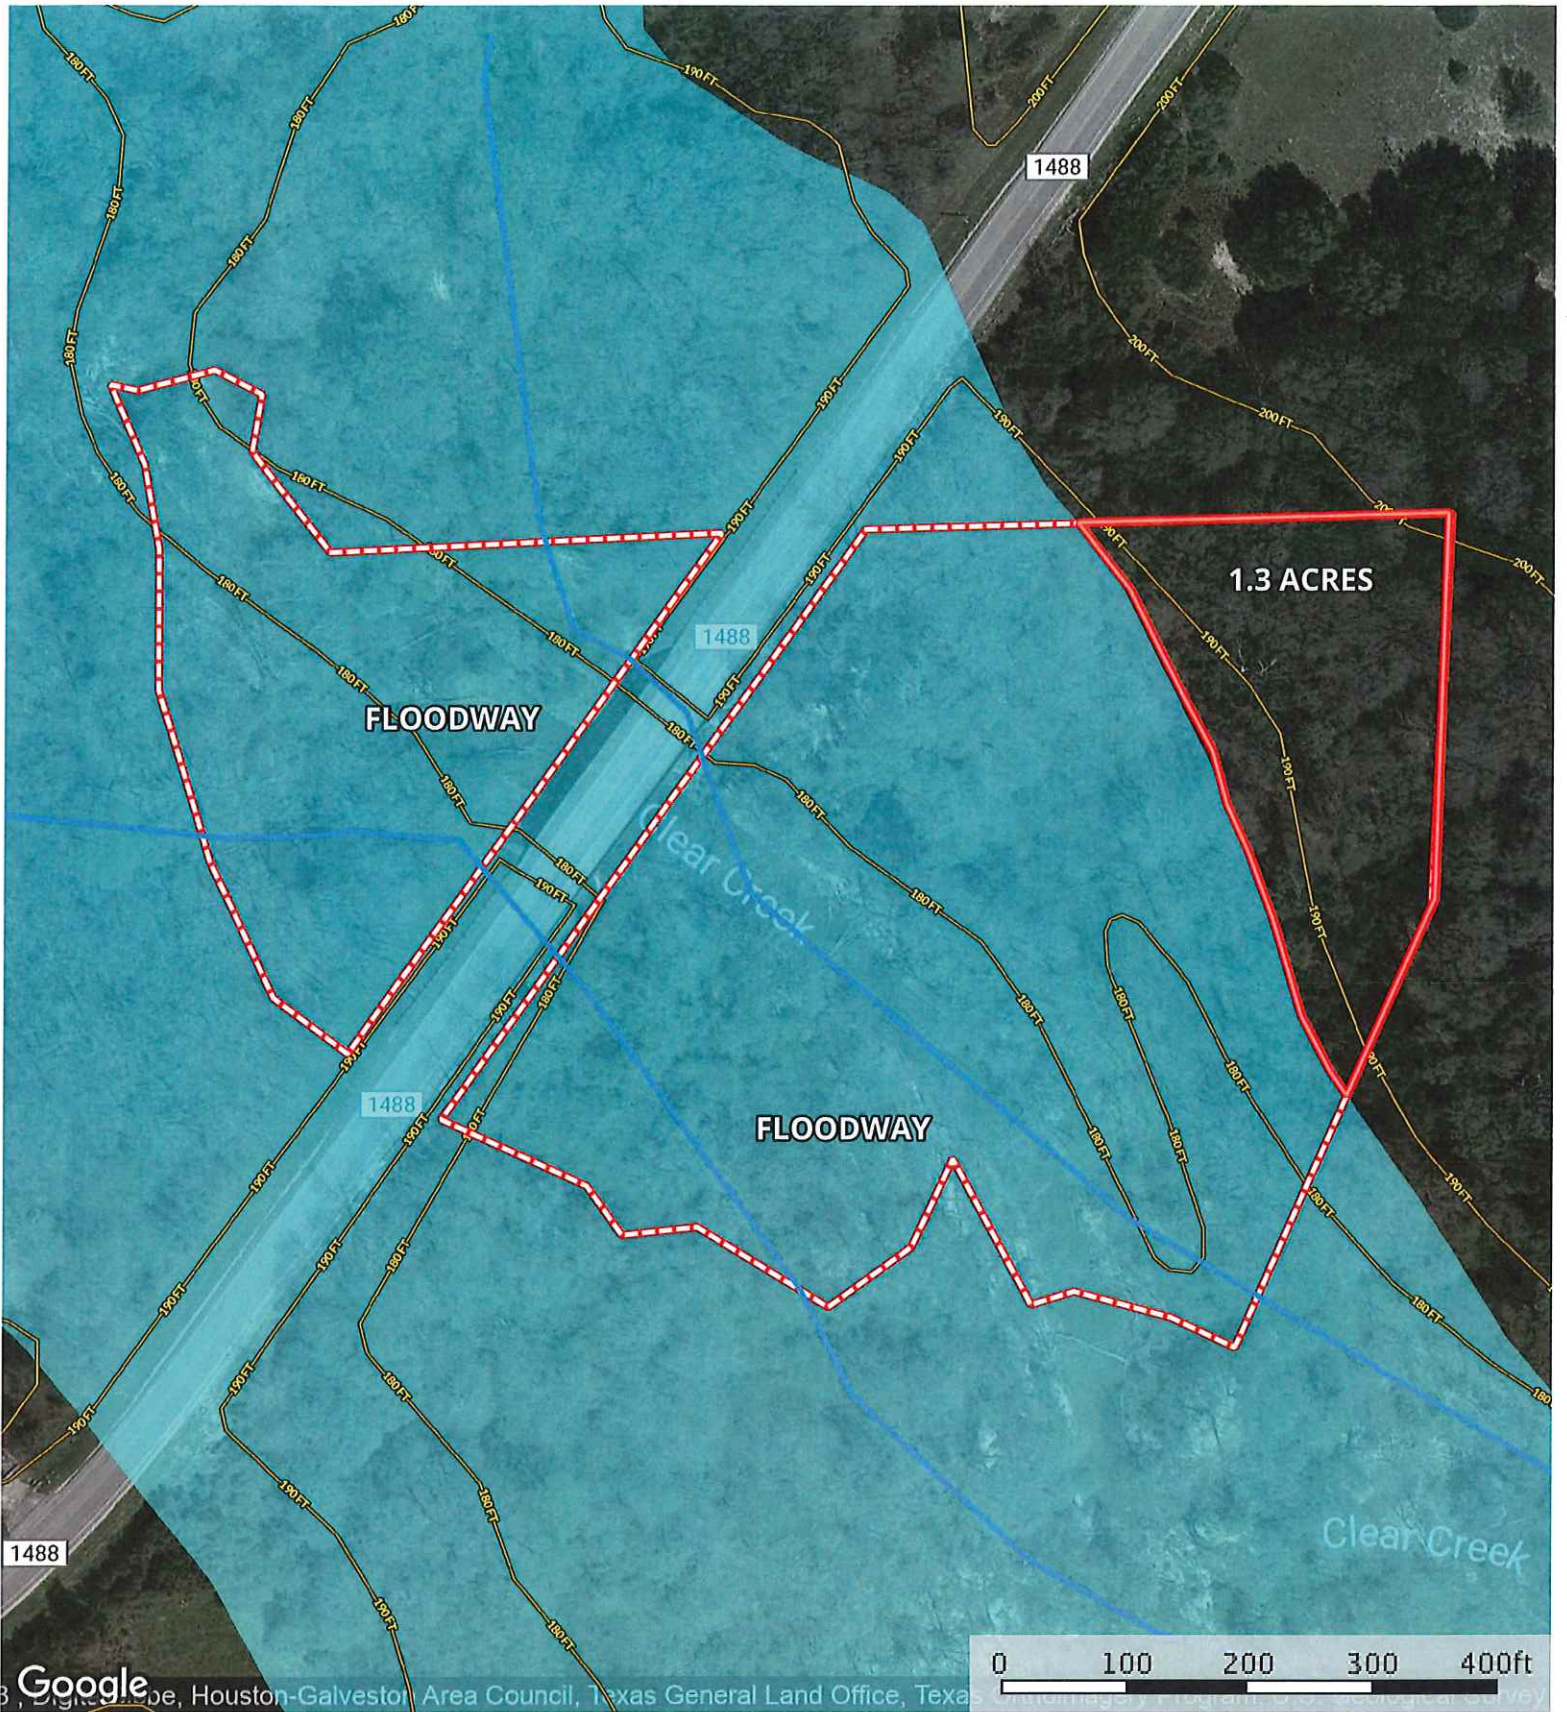

FM 1488

Waller County, Texas, AC +/-

- River / Creek
- Boundary
- Boundary
- 100 Year Floodplain
- 500 Year Floodplain

The information contained herein was obtained from sources deemed to be reliable. MapRight Services makes no warranties or guarantees as to the completeness or accuracy thereof.