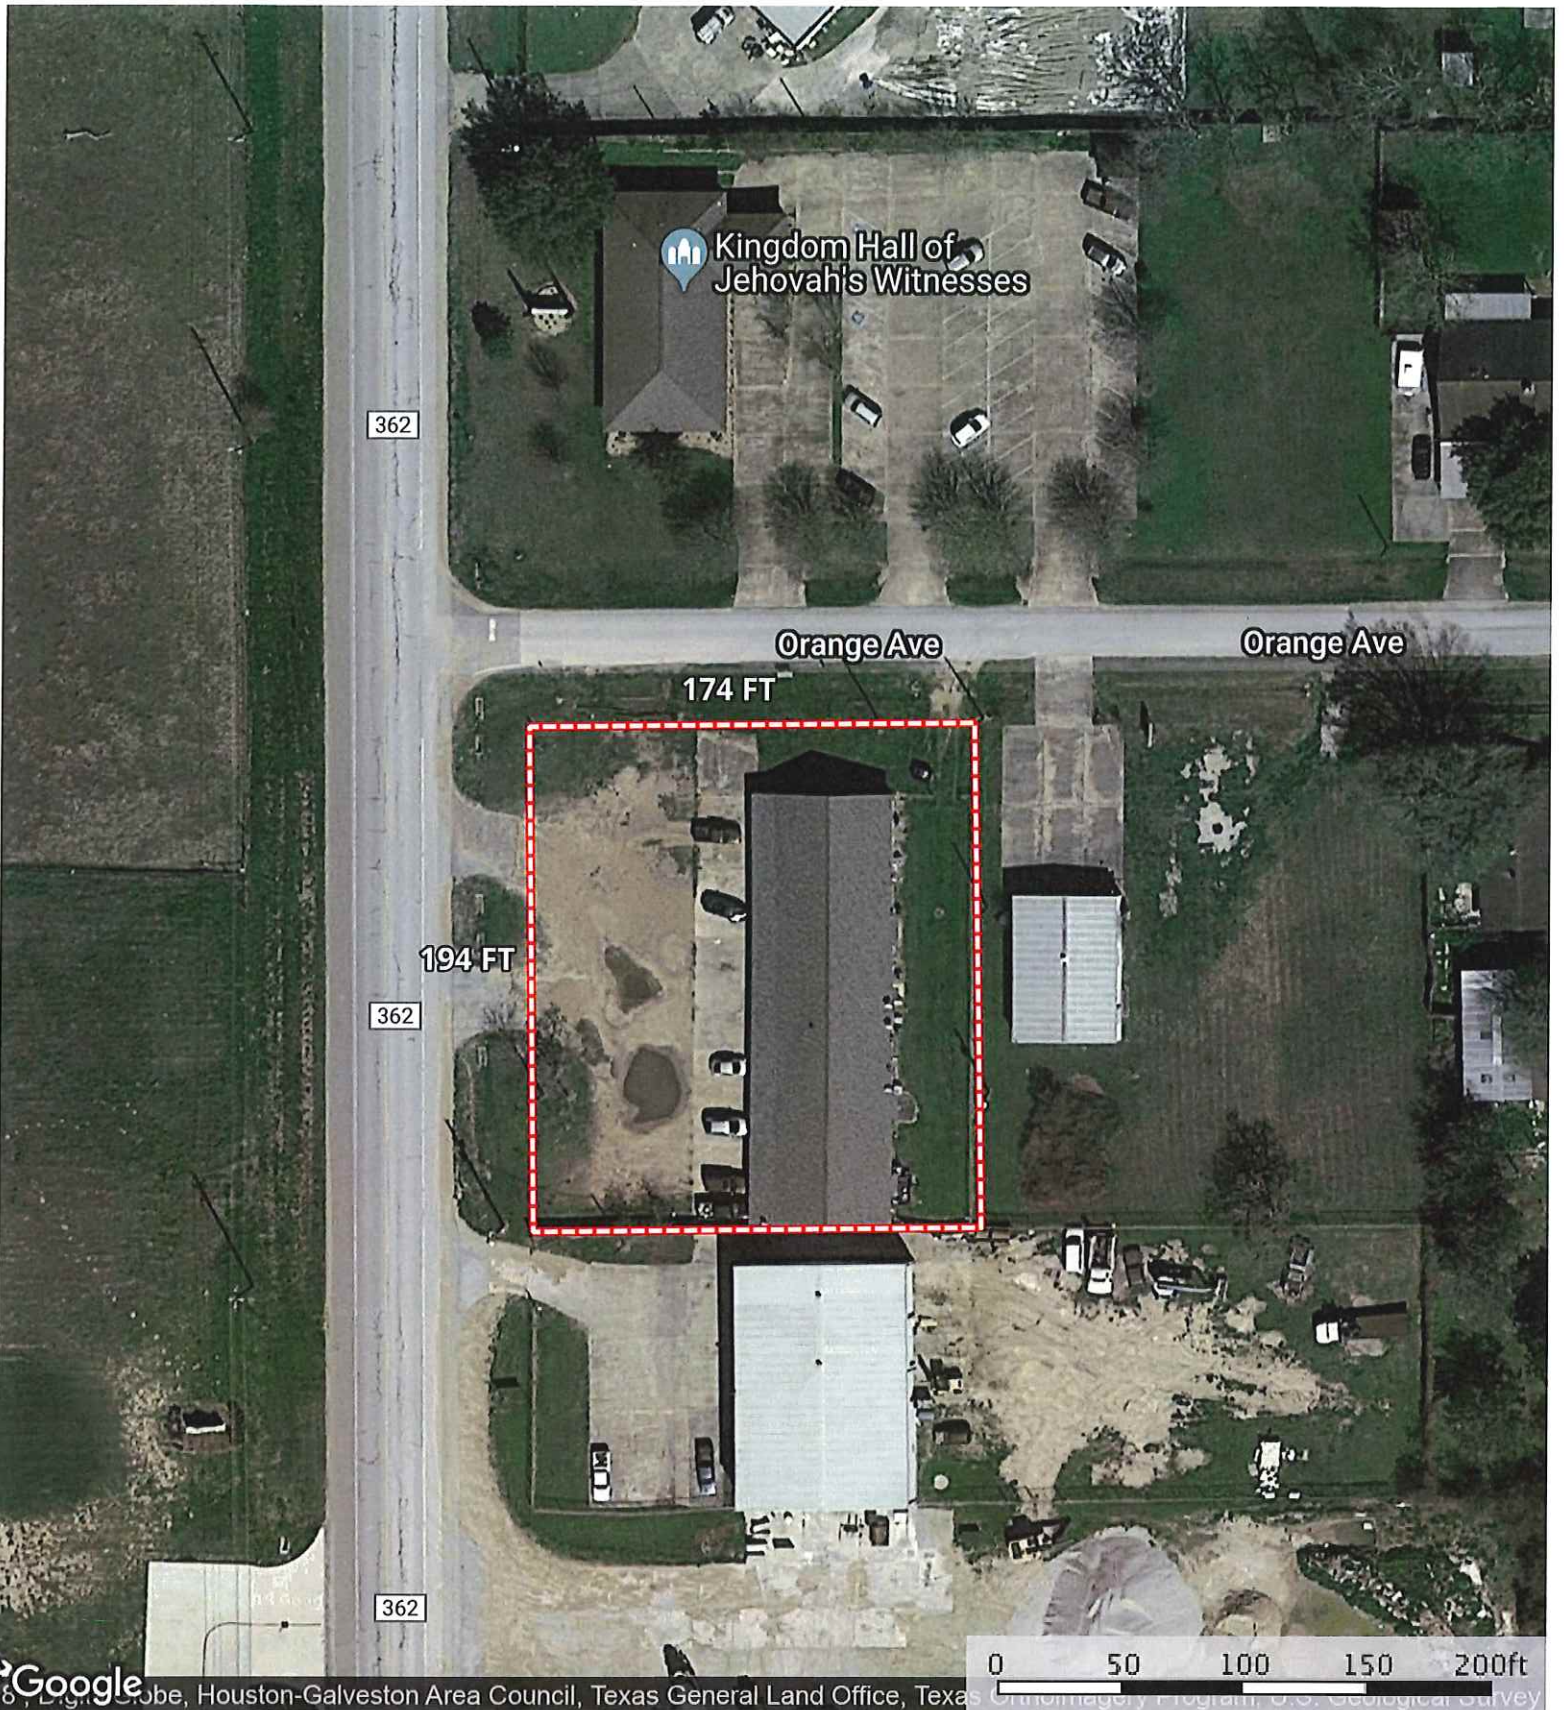

19402 FM 362
Waller County, Texas, AC +/-

Google
Western District Council, Texas General Land Office, Texas Orthoimagery Program, U.S. Geological Survey, USDA Farm Service Agency

Boundary

The information contained herein was obtained from sources deemed to be reliable. MapRight Services makes no warranties or guarantees as to the completeness or accuracy thereof.

19402 FM 362
Waller County, Texas, AC +/-

 Boundary

19402 FM 362

Waller County, Texas, AC +/-

Boundary

19402 FM 362
Waller County, Texas, AC +/-

Boundary 100 Year Floodplain 500 Year Floodplain

The information contained herein was obtained from sources deemed to be reliable. MapRight Services makes no warranties or guarantees as to the completeness or accuracy thereof.