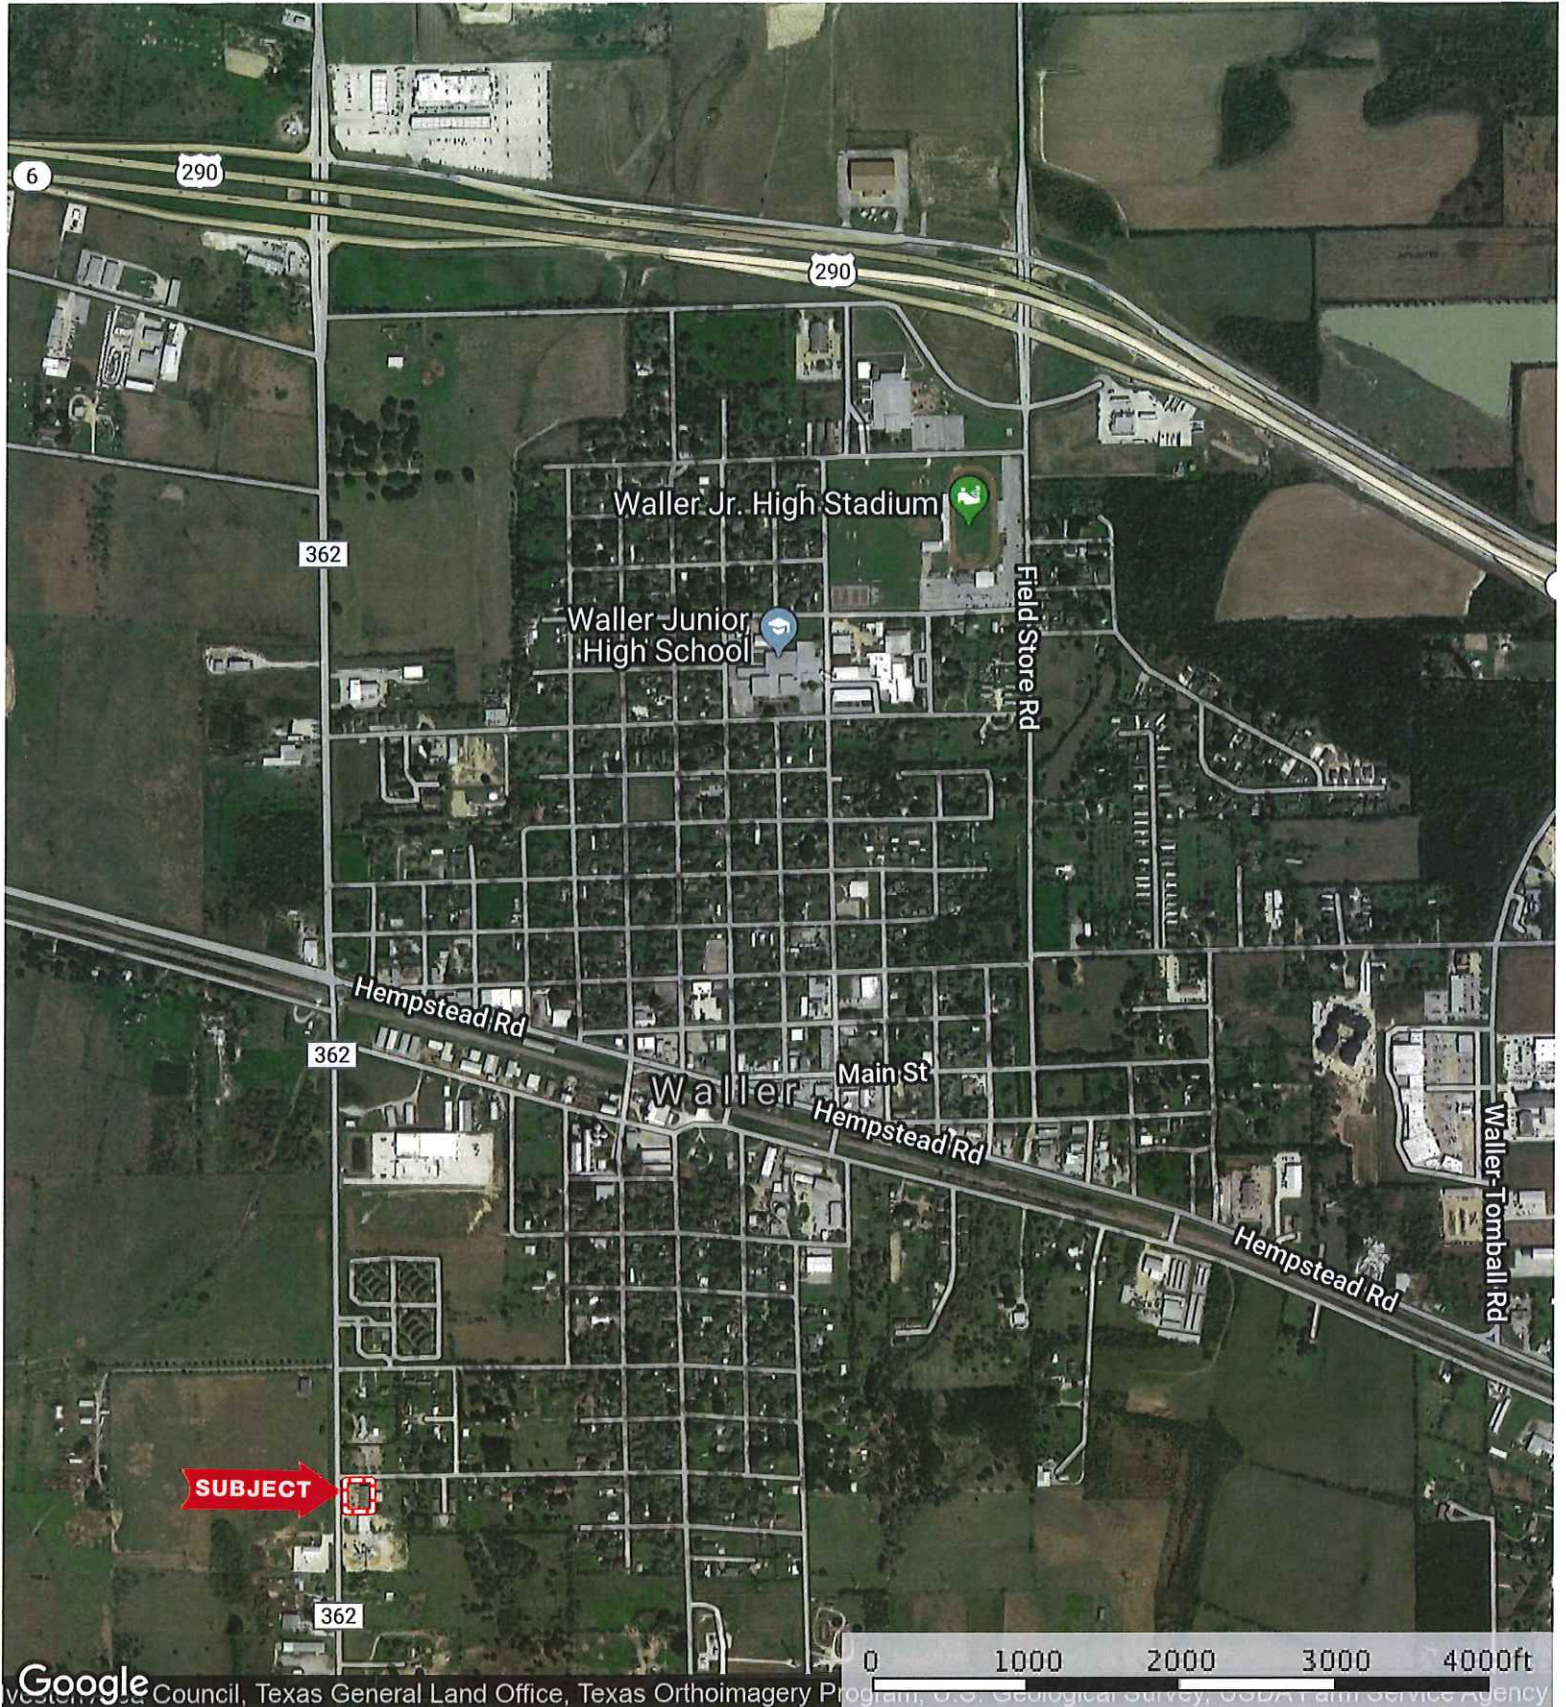

19402 FM 362
Waller County, Texas, AC +/-

Google
Western District Council, Texas General Land Office, Texas Orthoimagery Program, U.S. Geological Survey, USDA Farm Service Agency

Boundary

The information contained herein was obtained from sources deemed to be reliable. MapRight Services makes no warranties or guarantees as to the completeness or accuracy thereof.

19402 FM 362
Waller County, Texas, AC +/-

 Boundary

19402 FM 362

Waller County, Texas, AC +/-

Boundary

19402 FM 362
Waller County, Texas, AC +/-

Boundary 100 Year Floodplain 500 Year Floodplain

The information contained herein was obtained from sources deemed to be reliable. MapRight Services makes no warranties or guarantees as to the completeness or accuracy thereof.