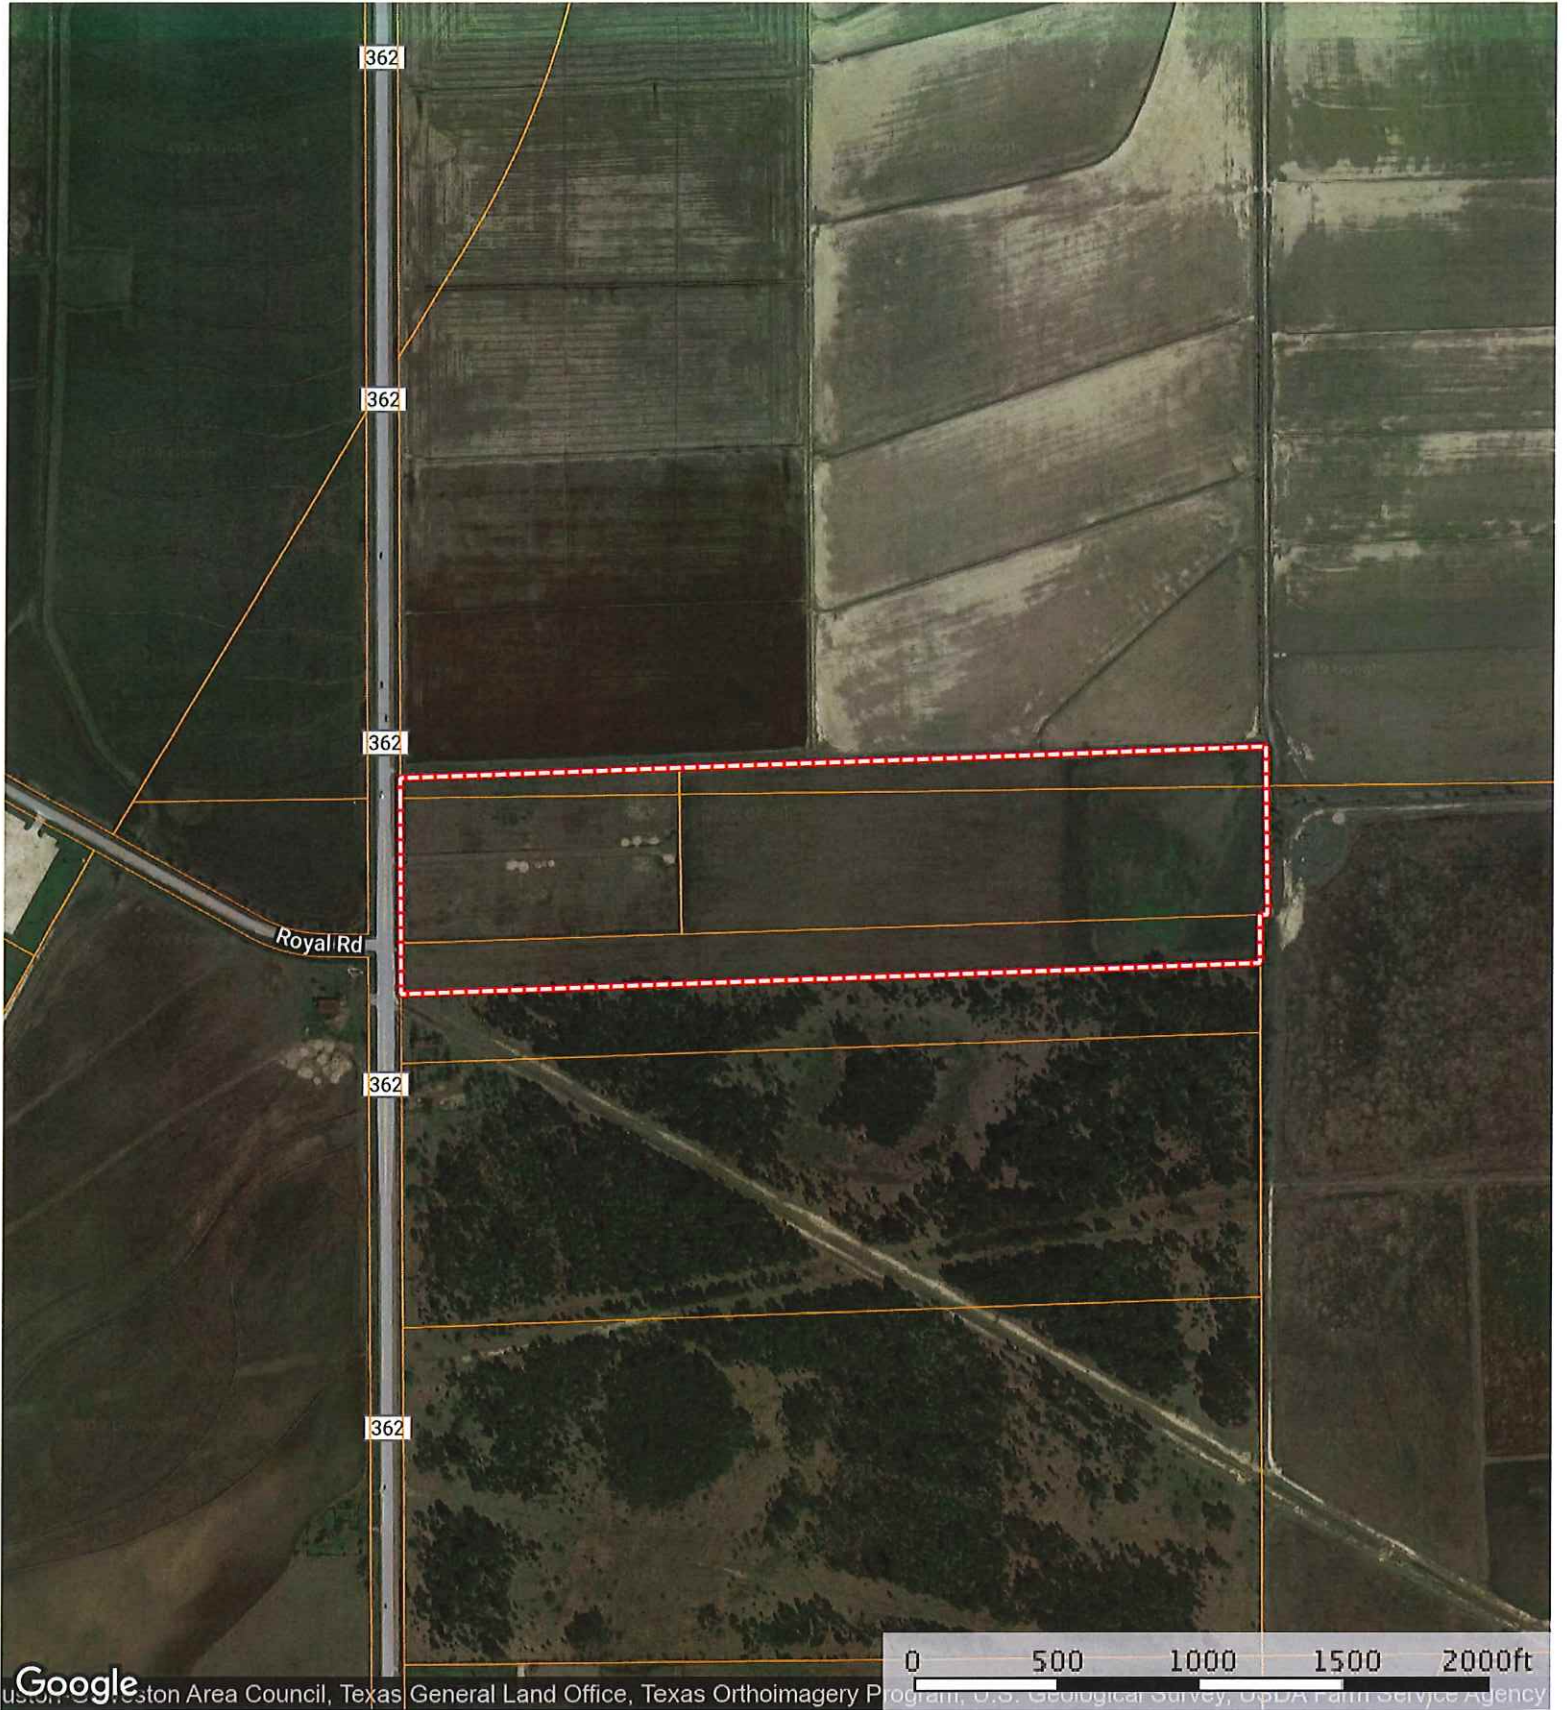

# England Estate

Waller County, Texas, AC +/-

 Boundary

**England Estate**  
 Waller County, Texas, AC +/-

Copernicus, Texas General Land Office, Texas Orthoimagery Program, U.S. Geological Survey, USDA Farm Service Agency

- Boundary
- 100 Year Floodplain
- 500 Year Floodplain
- Floodway
- Special
- Unmapped/ Not

England Estate  
Waller County, Texas, AC +/-

Google

U.S. Forest Service, U.S. Forest Area Council, Texas General Land Office, Texas Orthoimagery Program, U.S. Geological Survey, USDA Farm Service Agency