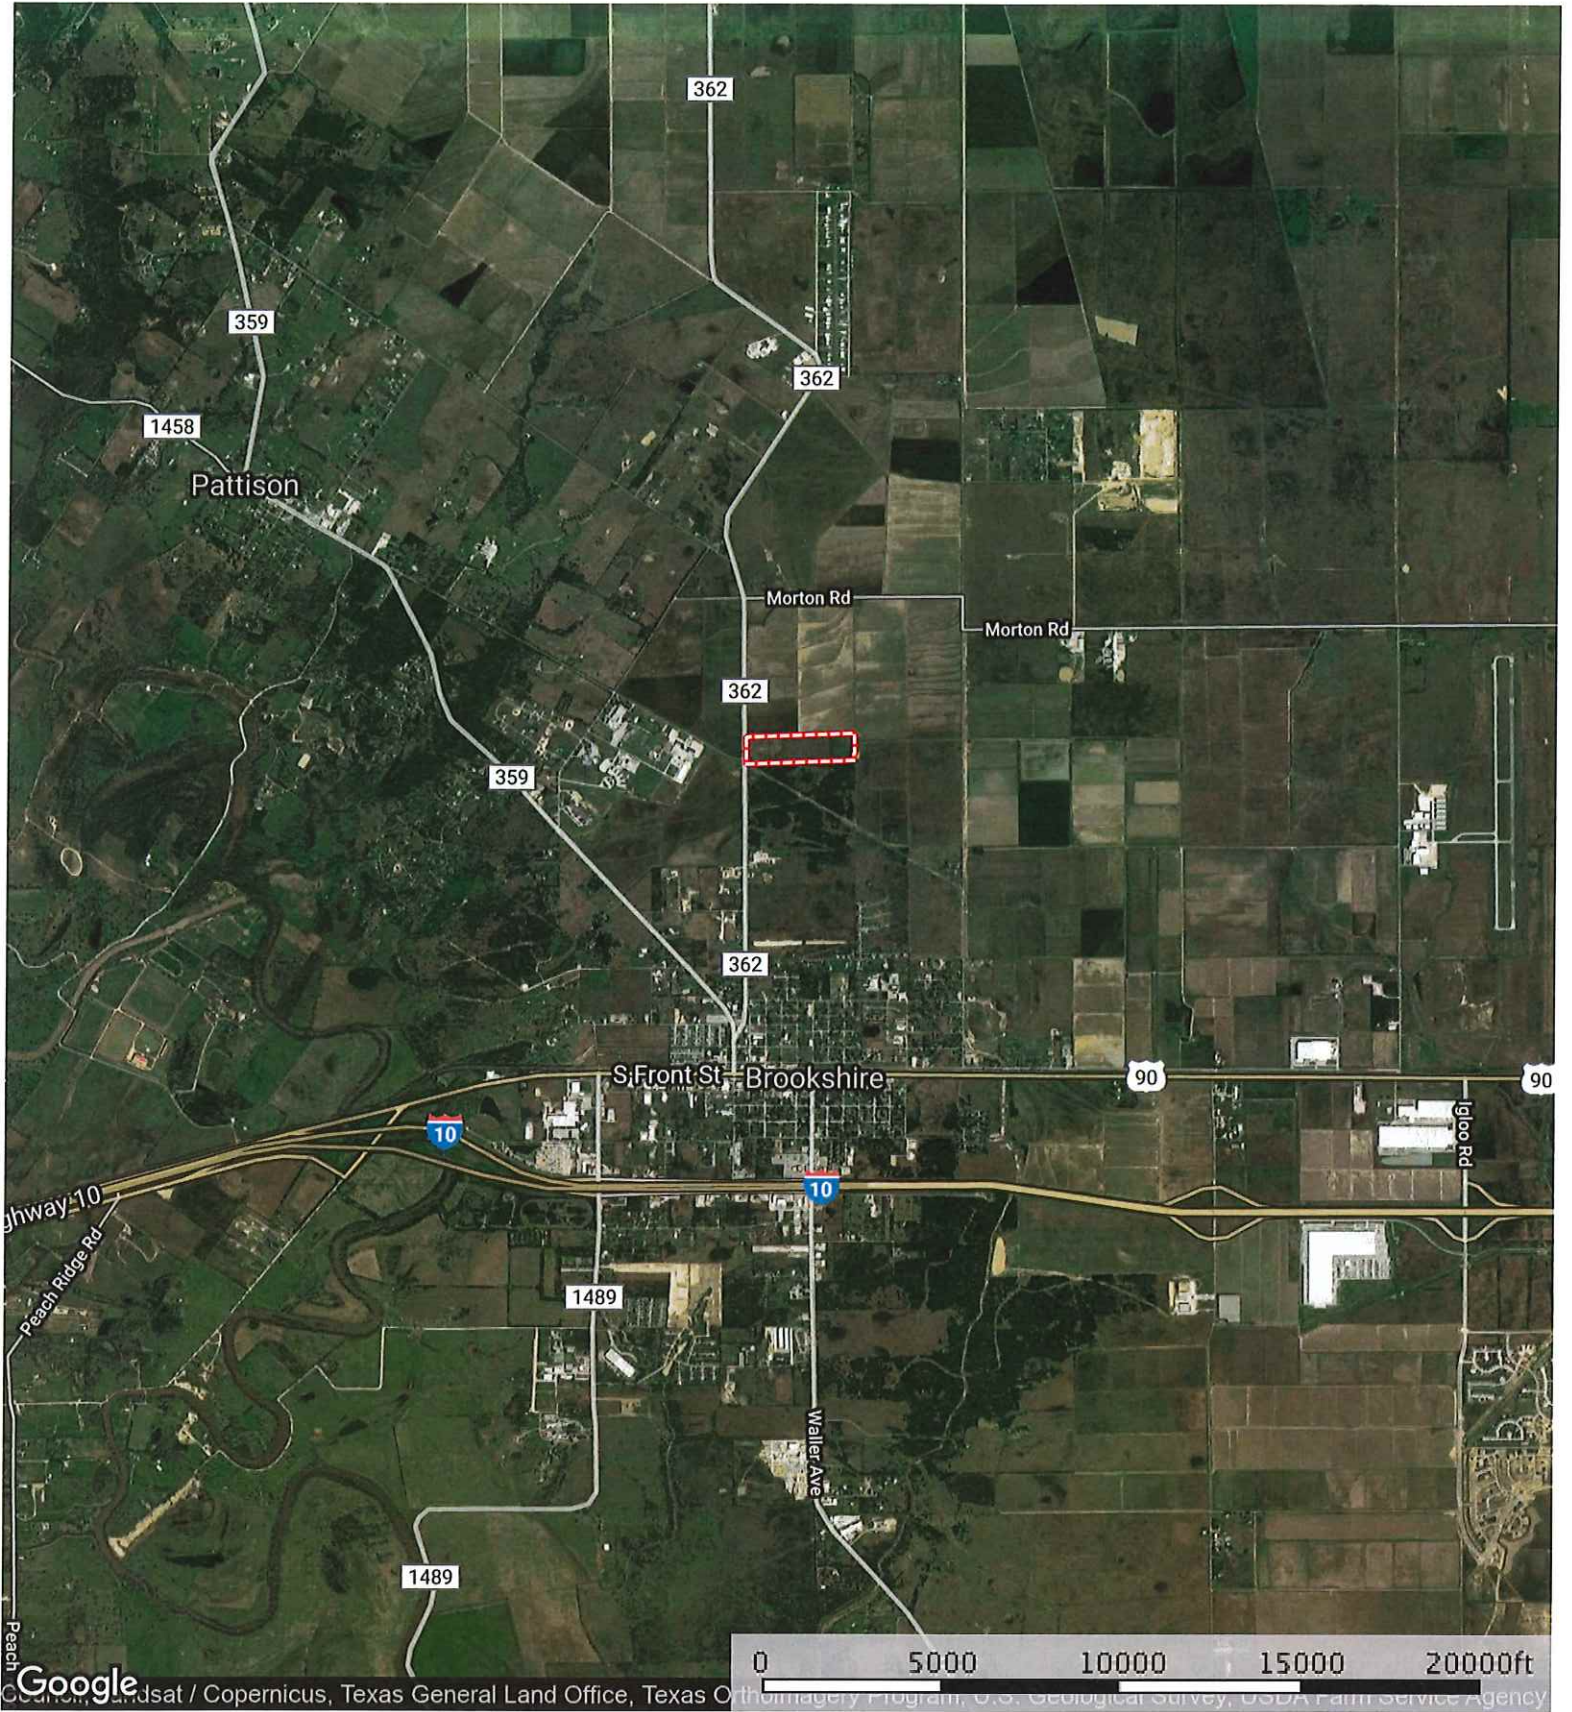

England Estate  
Waller County, Texas, AC +/-

 Boundary

# England Estate

Waller County, Texas, AC +/-

 Boundary

**England Estate**  
 Waller County, Texas, AC +/-

Copernicus, Texas General Land Office, Texas Orthoimagery Program, U.S. Geological Survey, USDA Farm Service Agency

- Boundary
- 100 Year Floodplain
- 500 Year Floodplain
- Floodway
- Special
- Unmapped/ Not

England Estate  
Waller County, Texas, AC +/-

Google

U.S. Forest Service, U.S. Forest Area Council, Texas General Land Office, Texas Orthoimagery Program, U.S. Geological Survey, USDA Farm Service Agency

 Boundary

 The information contained herein was obtained from sources deemed to be reliable. MapRight Services makes no warranties or guarantees as to the completeness or accuracy thereof.