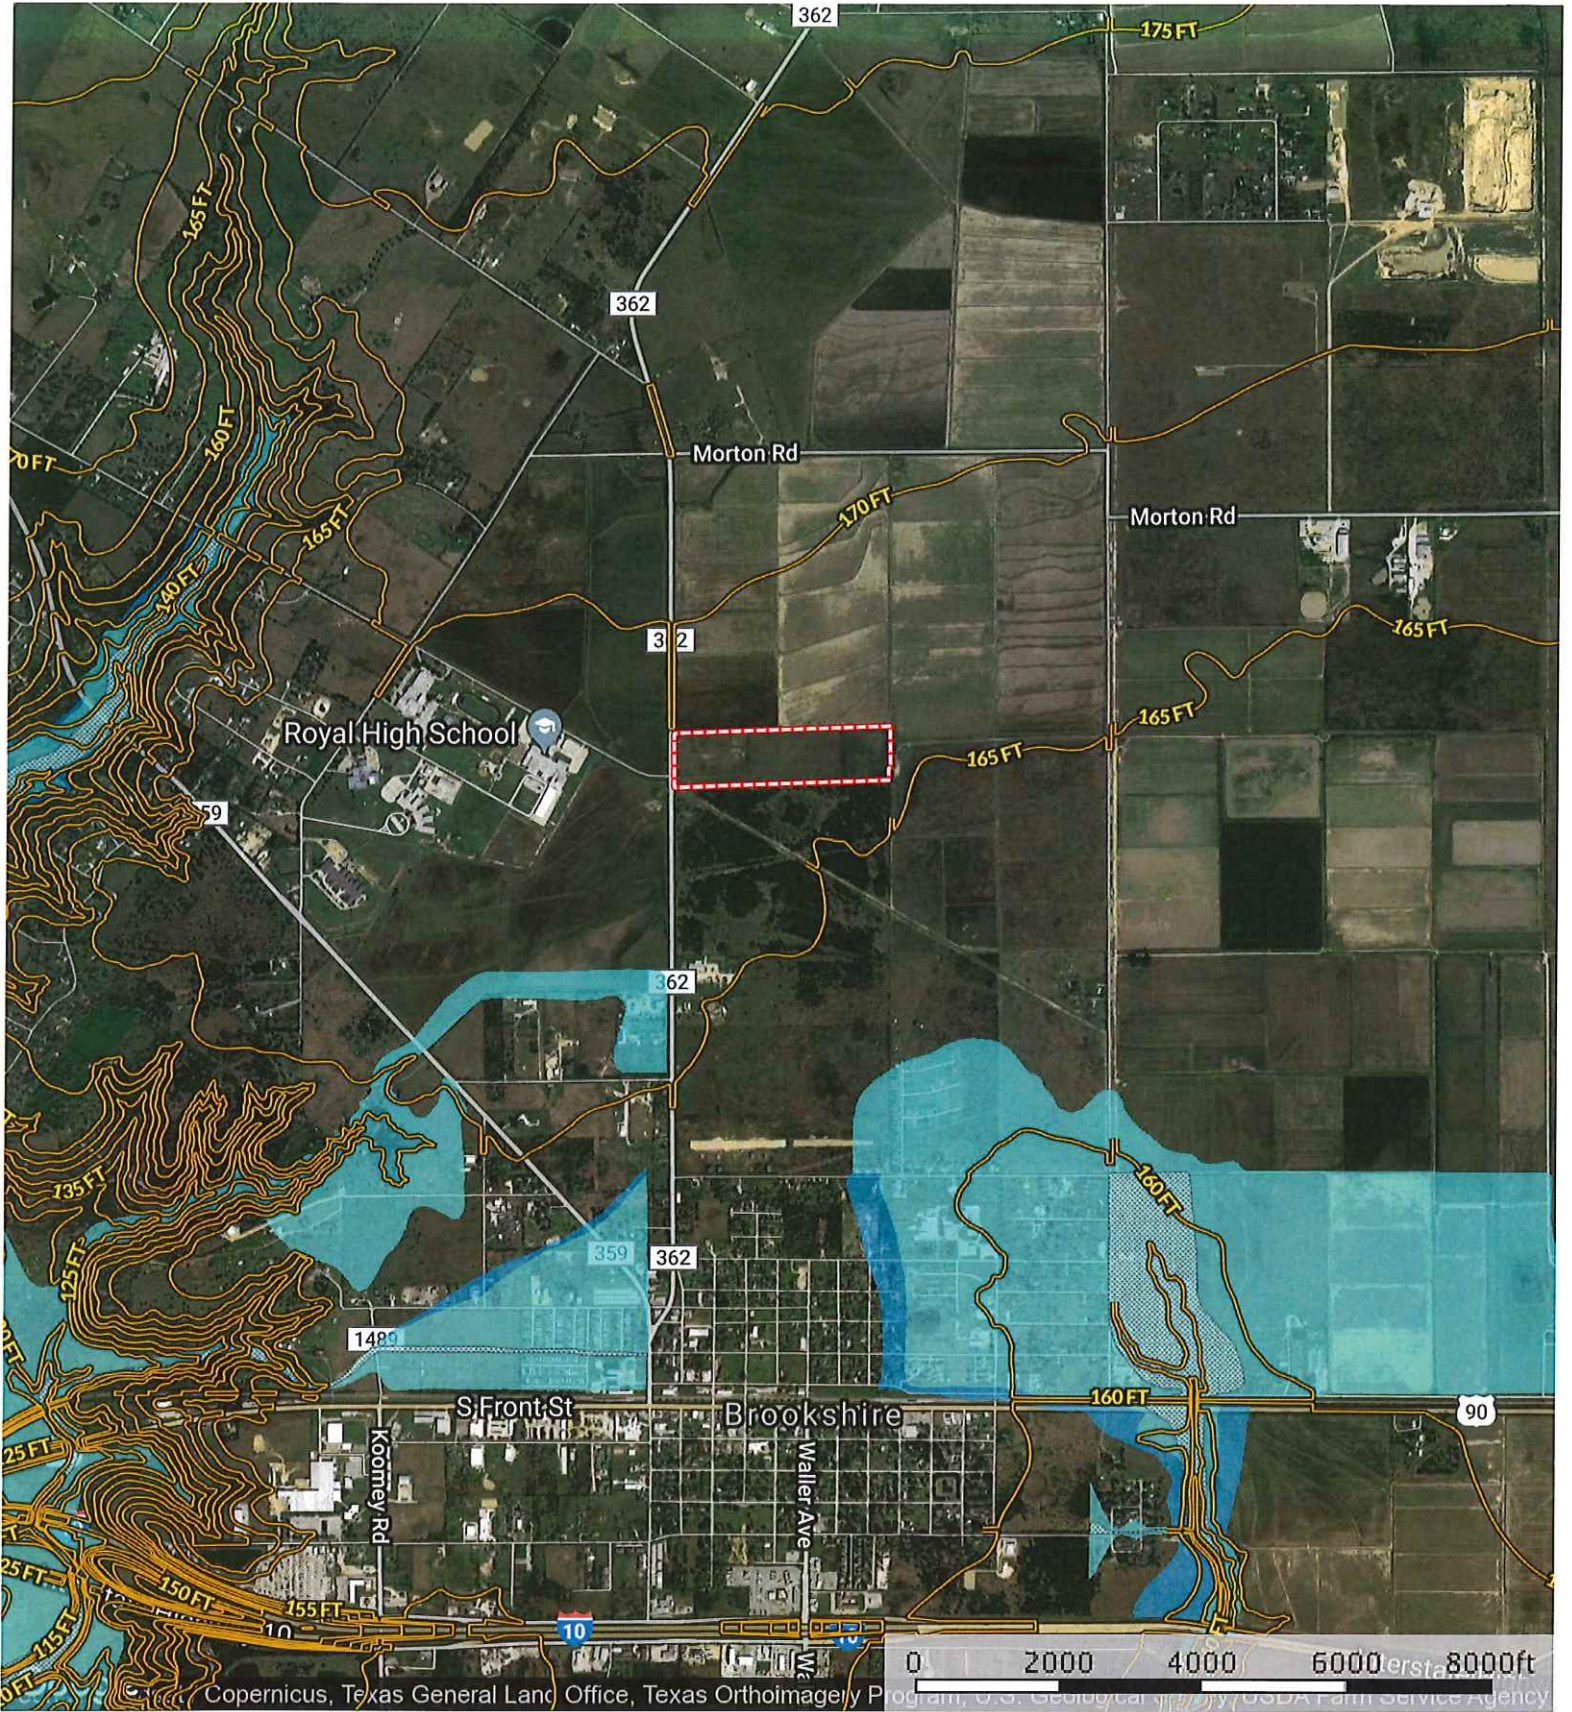

England Estate  
Waller County, Texas, AC +/-

 Boundary

# England Estate

Waller County, Texas, AC +/-

 Boundary

**England Estate**  
 Waller County, Texas, AC +/-

Copernicus, Texas General Land Office, Texas Orthoimagery Program, U.S. Geological Survey, USDA Farm Service Agency

- Boundary
- 100 Year Floodplain
- 500 Year Floodplain
- Floodway
- Special
- Unmapped/ Not

England Estate  
Waller County, Texas, AC +/-

Google

U.S. Forest Service, U.S. Forest Area Council, Texas General Land Office, Texas Orthoimagery Program, U.S. Geological Survey, USDA Farm Service Agency

 Boundary

 The information contained herein was obtained from sources deemed to be reliable. MapRight Services makes no warranties or guarantees as to the completeness or accuracy thereof.