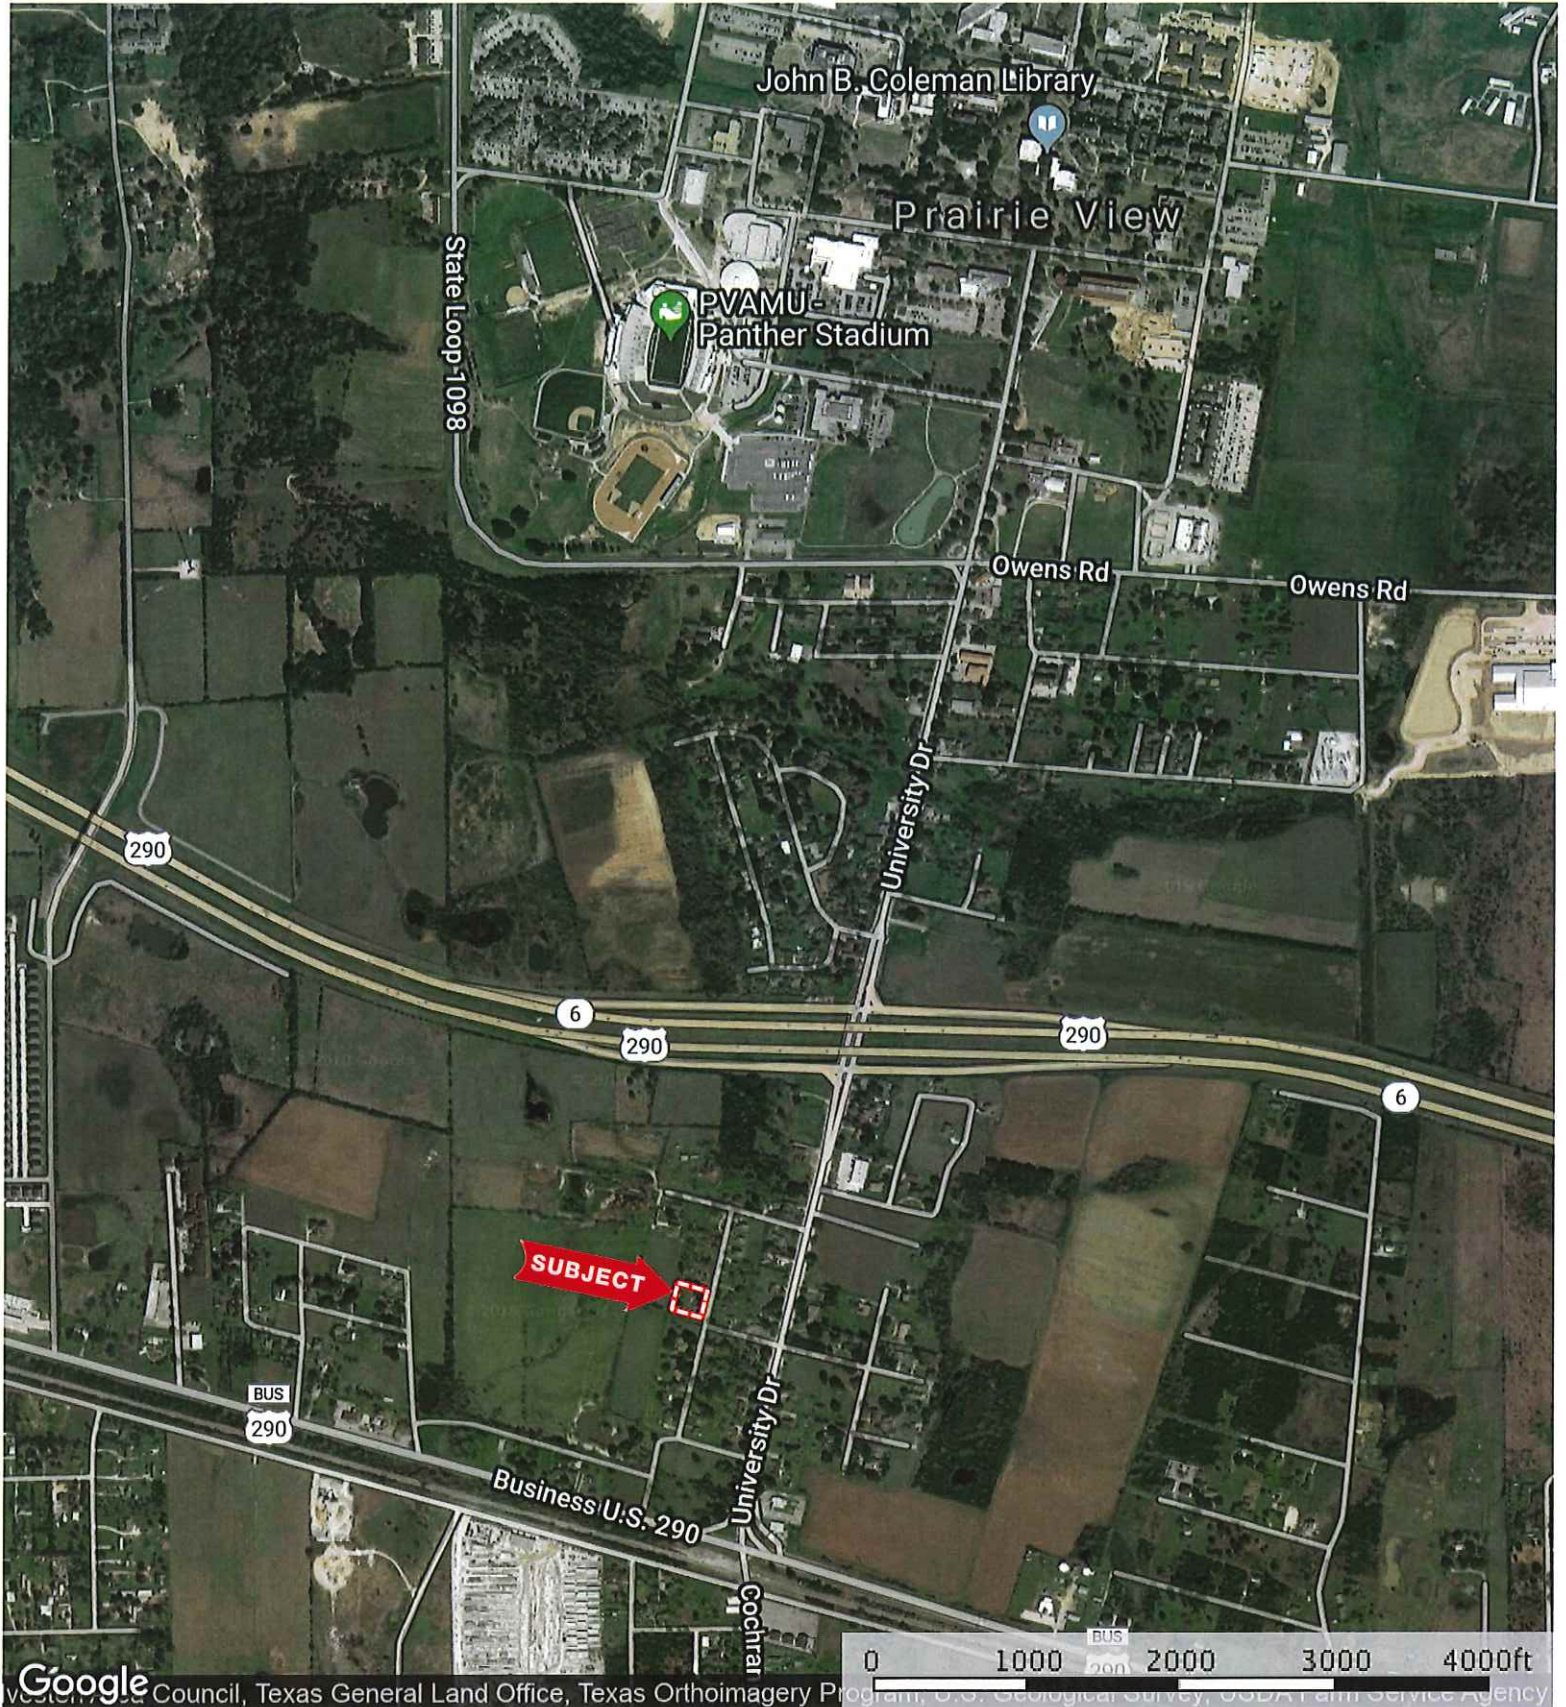

301 & 305 Hill St
Waller County, Texas, AC +/-

Google
Western District Council, Texas General Land Office, Texas Orthoimagery Program, U.S. Geological Survey, USDA Farm Service Agency

 Boundary

 The information contained herein was obtained from sources deemed to be reliable. MapRight Services makes no warranties or guarantees as to the completeness or accuracy thereof.

301 & 305 Hill St

Waller County, Texas, AC +/-

Google

Boundary

The information contained herein was obtained from sources deemed to be reliable. MapRight Services makes no warranties or guarantees as to the completeness or accuracy thereof.

301 & 305 Hill St
Waller County, Texas, AC +/-

Boundary 100 Year Floodplain 500 Year Floodplain

The information contained herein was obtained from sources deemed to be reliable. MapRight Services makes no warranties or guarantees as to the completeness or accuracy thereof.