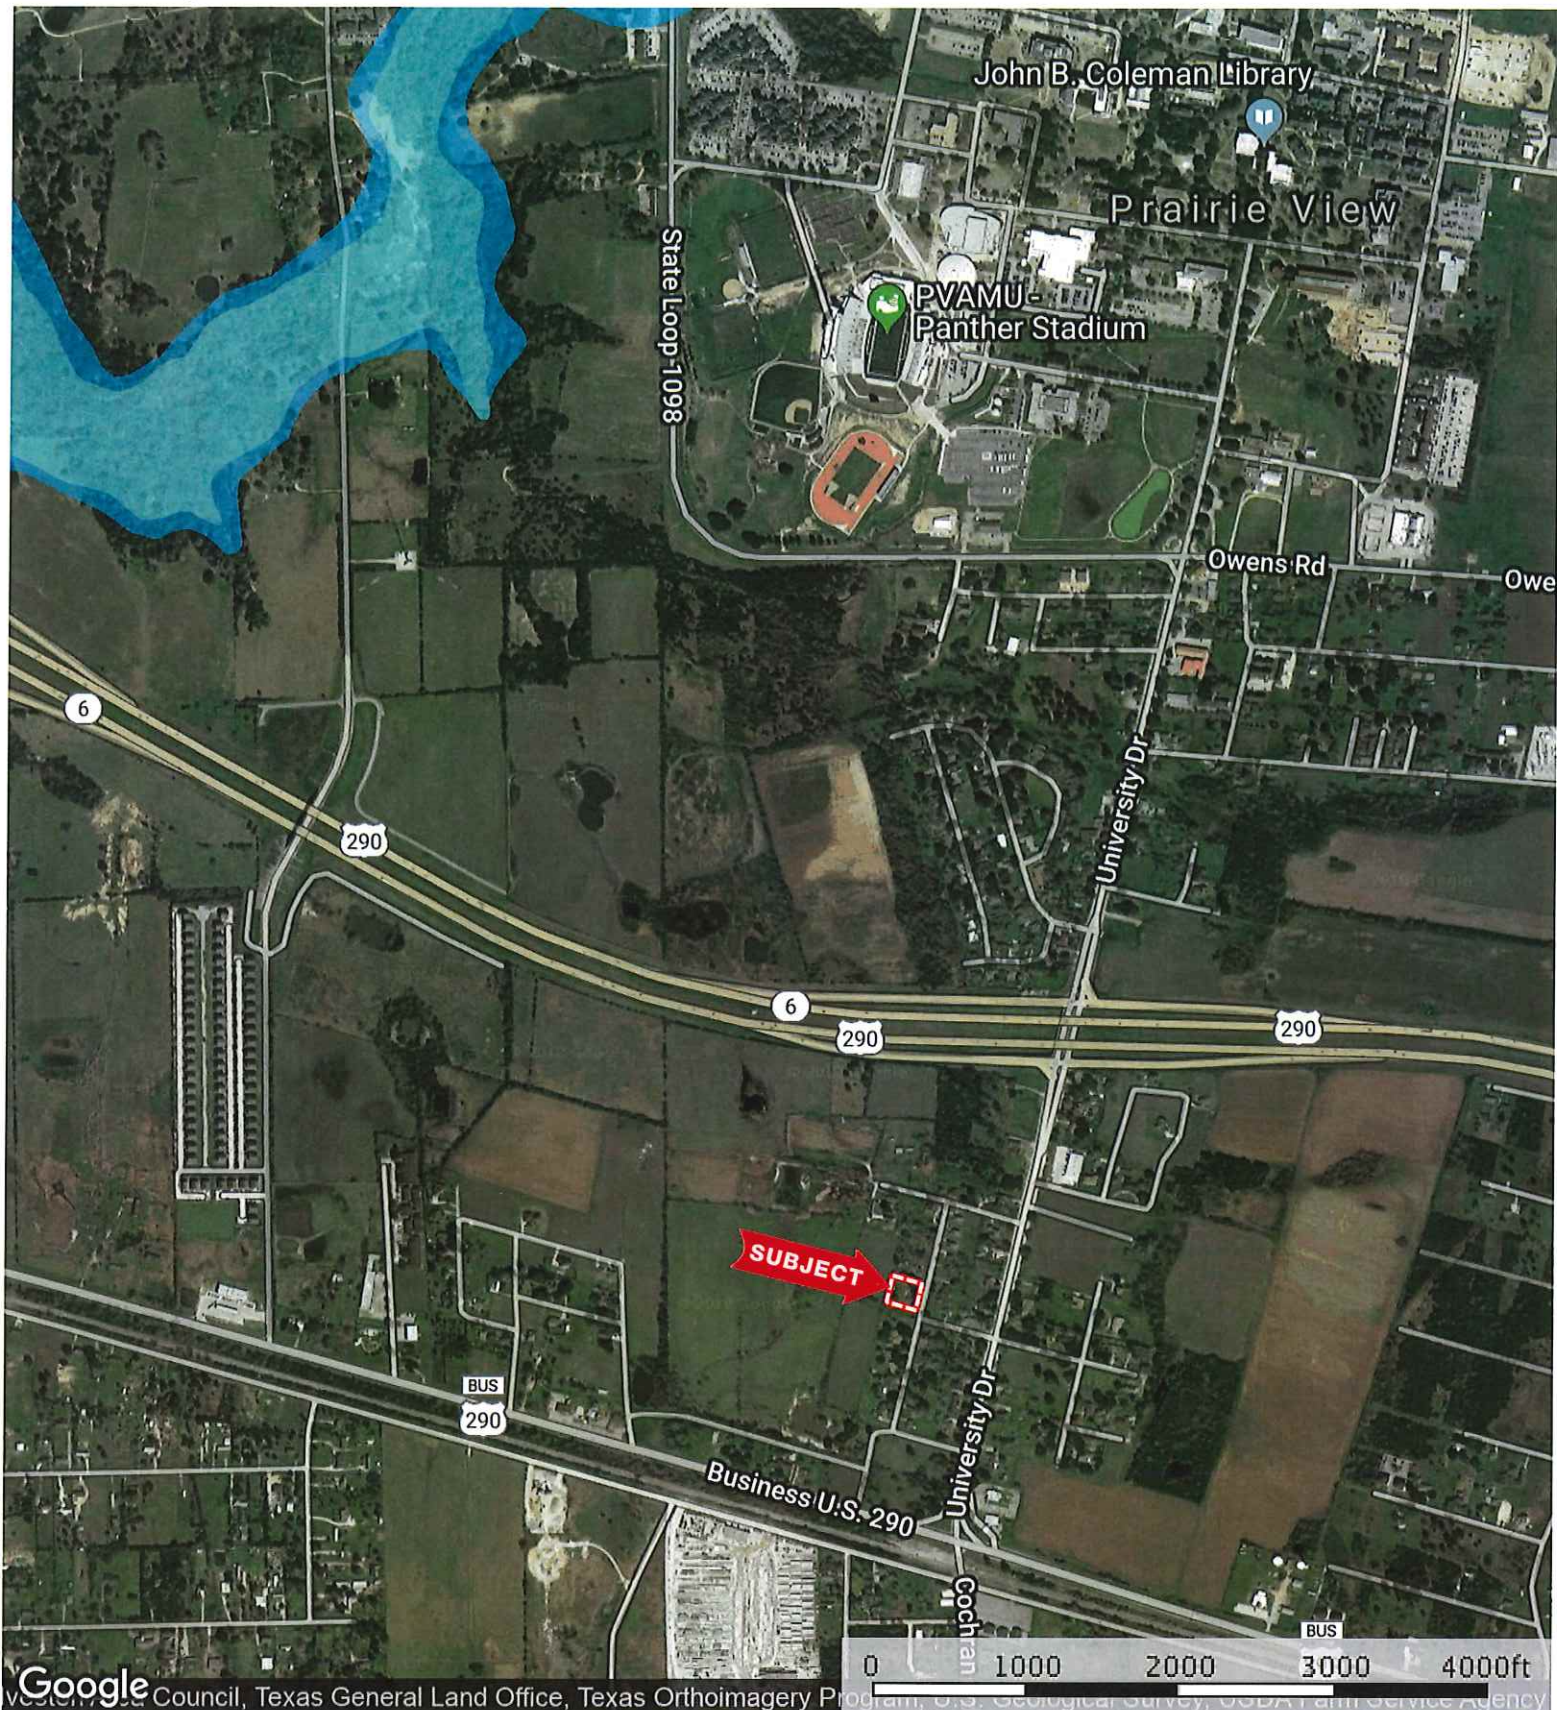

301 & 305 Hill St
Waller County, Texas, AC +/-

Boundary 100 Year Floodplain 500 Year Floodplain

The information contained herein was obtained from sources deemed to be reliable. MapRight Services makes no warranties or guarantees as to the completeness or accuracy thereof.