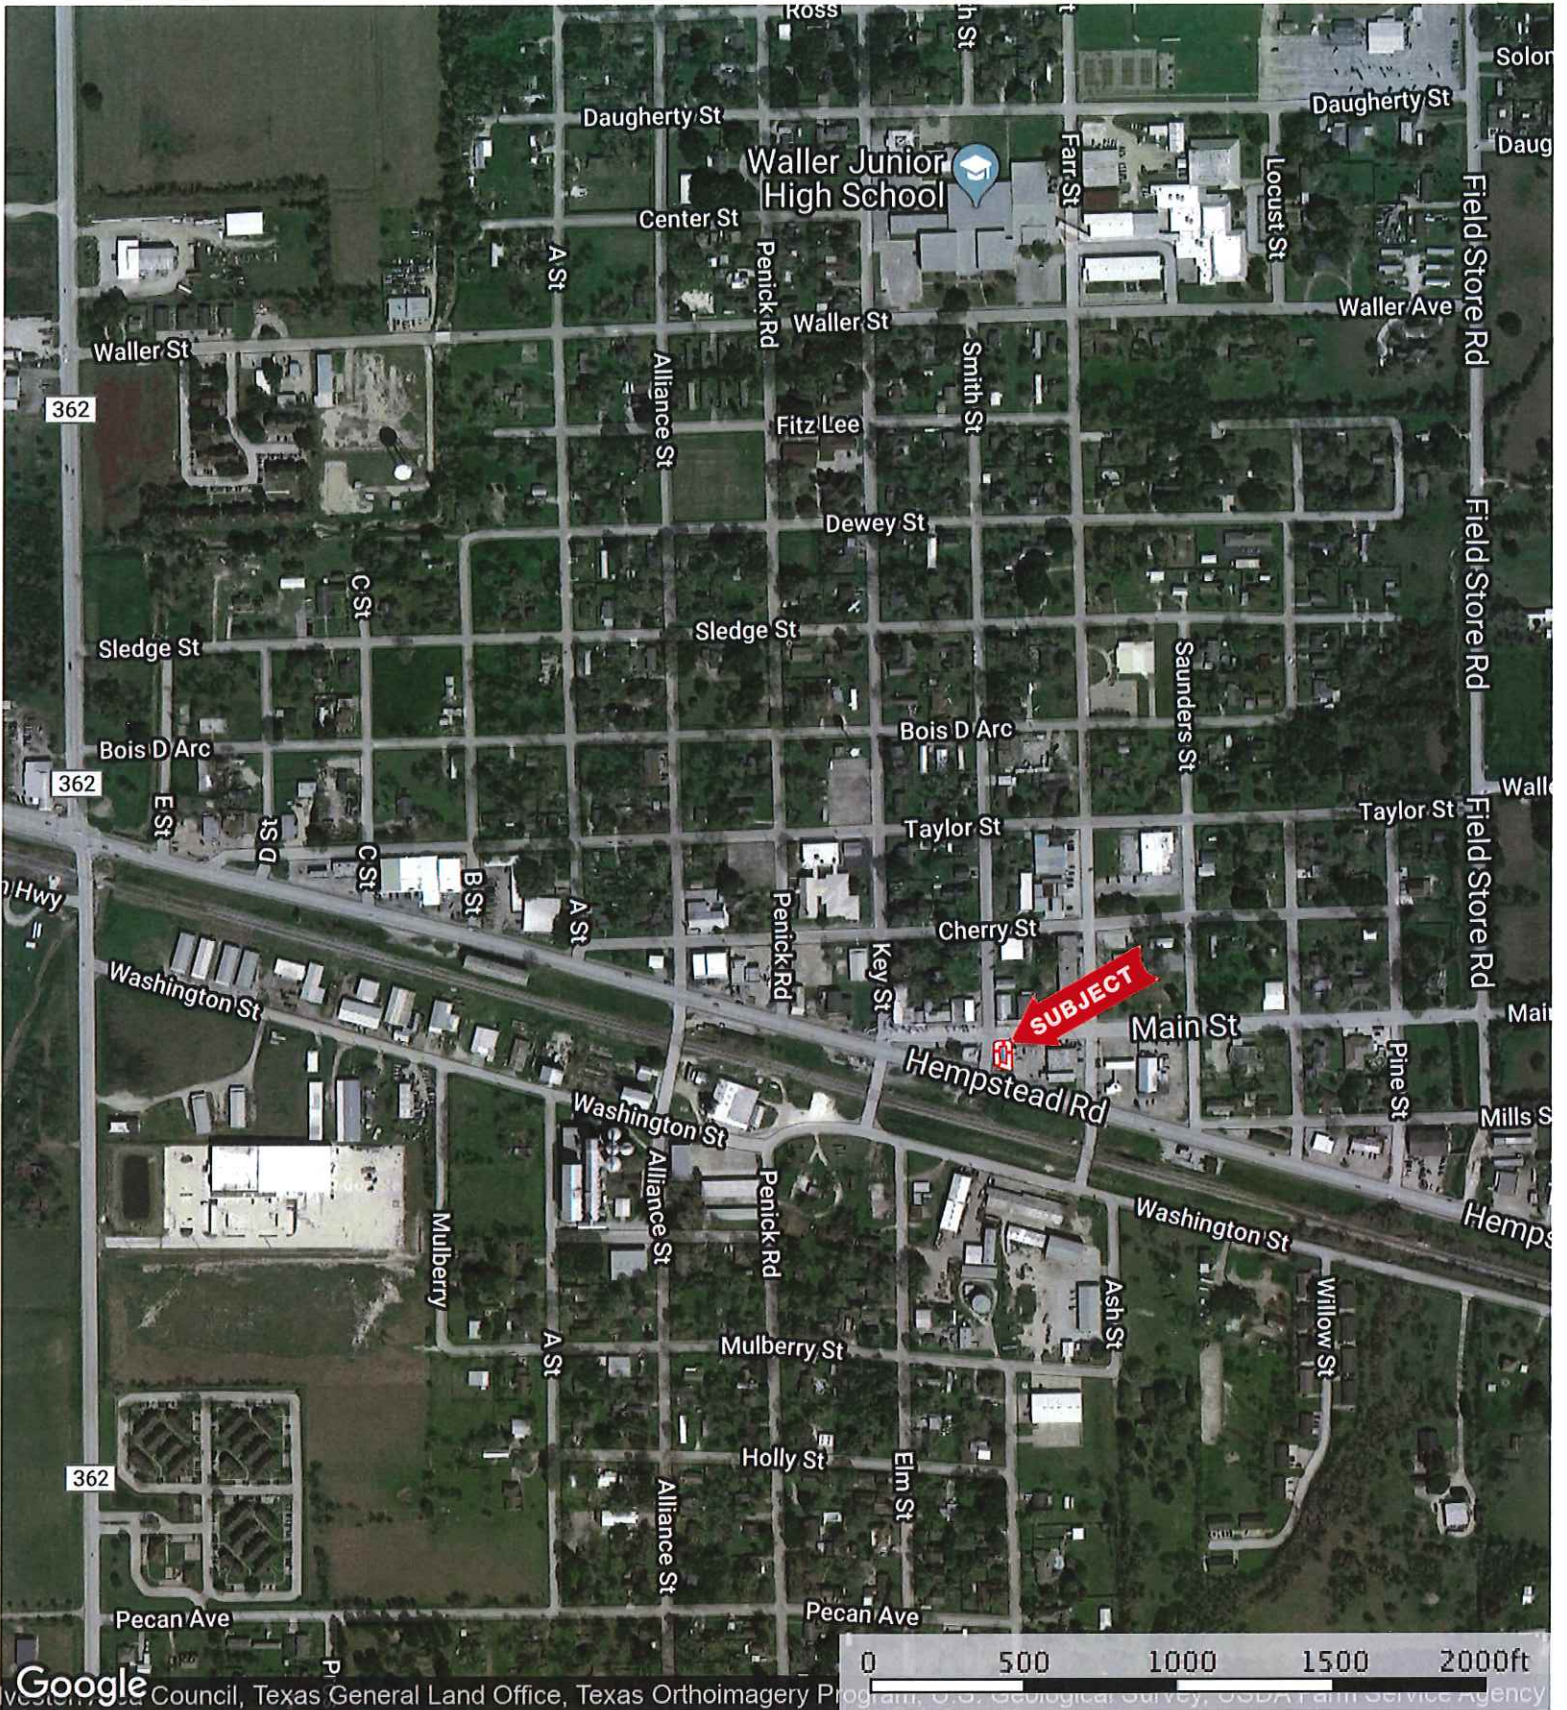

2323 Main St.
Waller County, Texas, AC +/-

 Boundary

 The information contained herein was obtained from sources deemed to be reliable. MapRight Services makes no warranties or guarantees as to the completeness or accuracy thereof.

2323 Main St.
Waller County, Texas, AC +/-

Boundary 100 Year Floodplain 500 Year Floodplain

The information contained herein was obtained from sources deemed to be reliable. MapRight Services makes no warranties or guarantees as to the completeness or accuracy thereof.