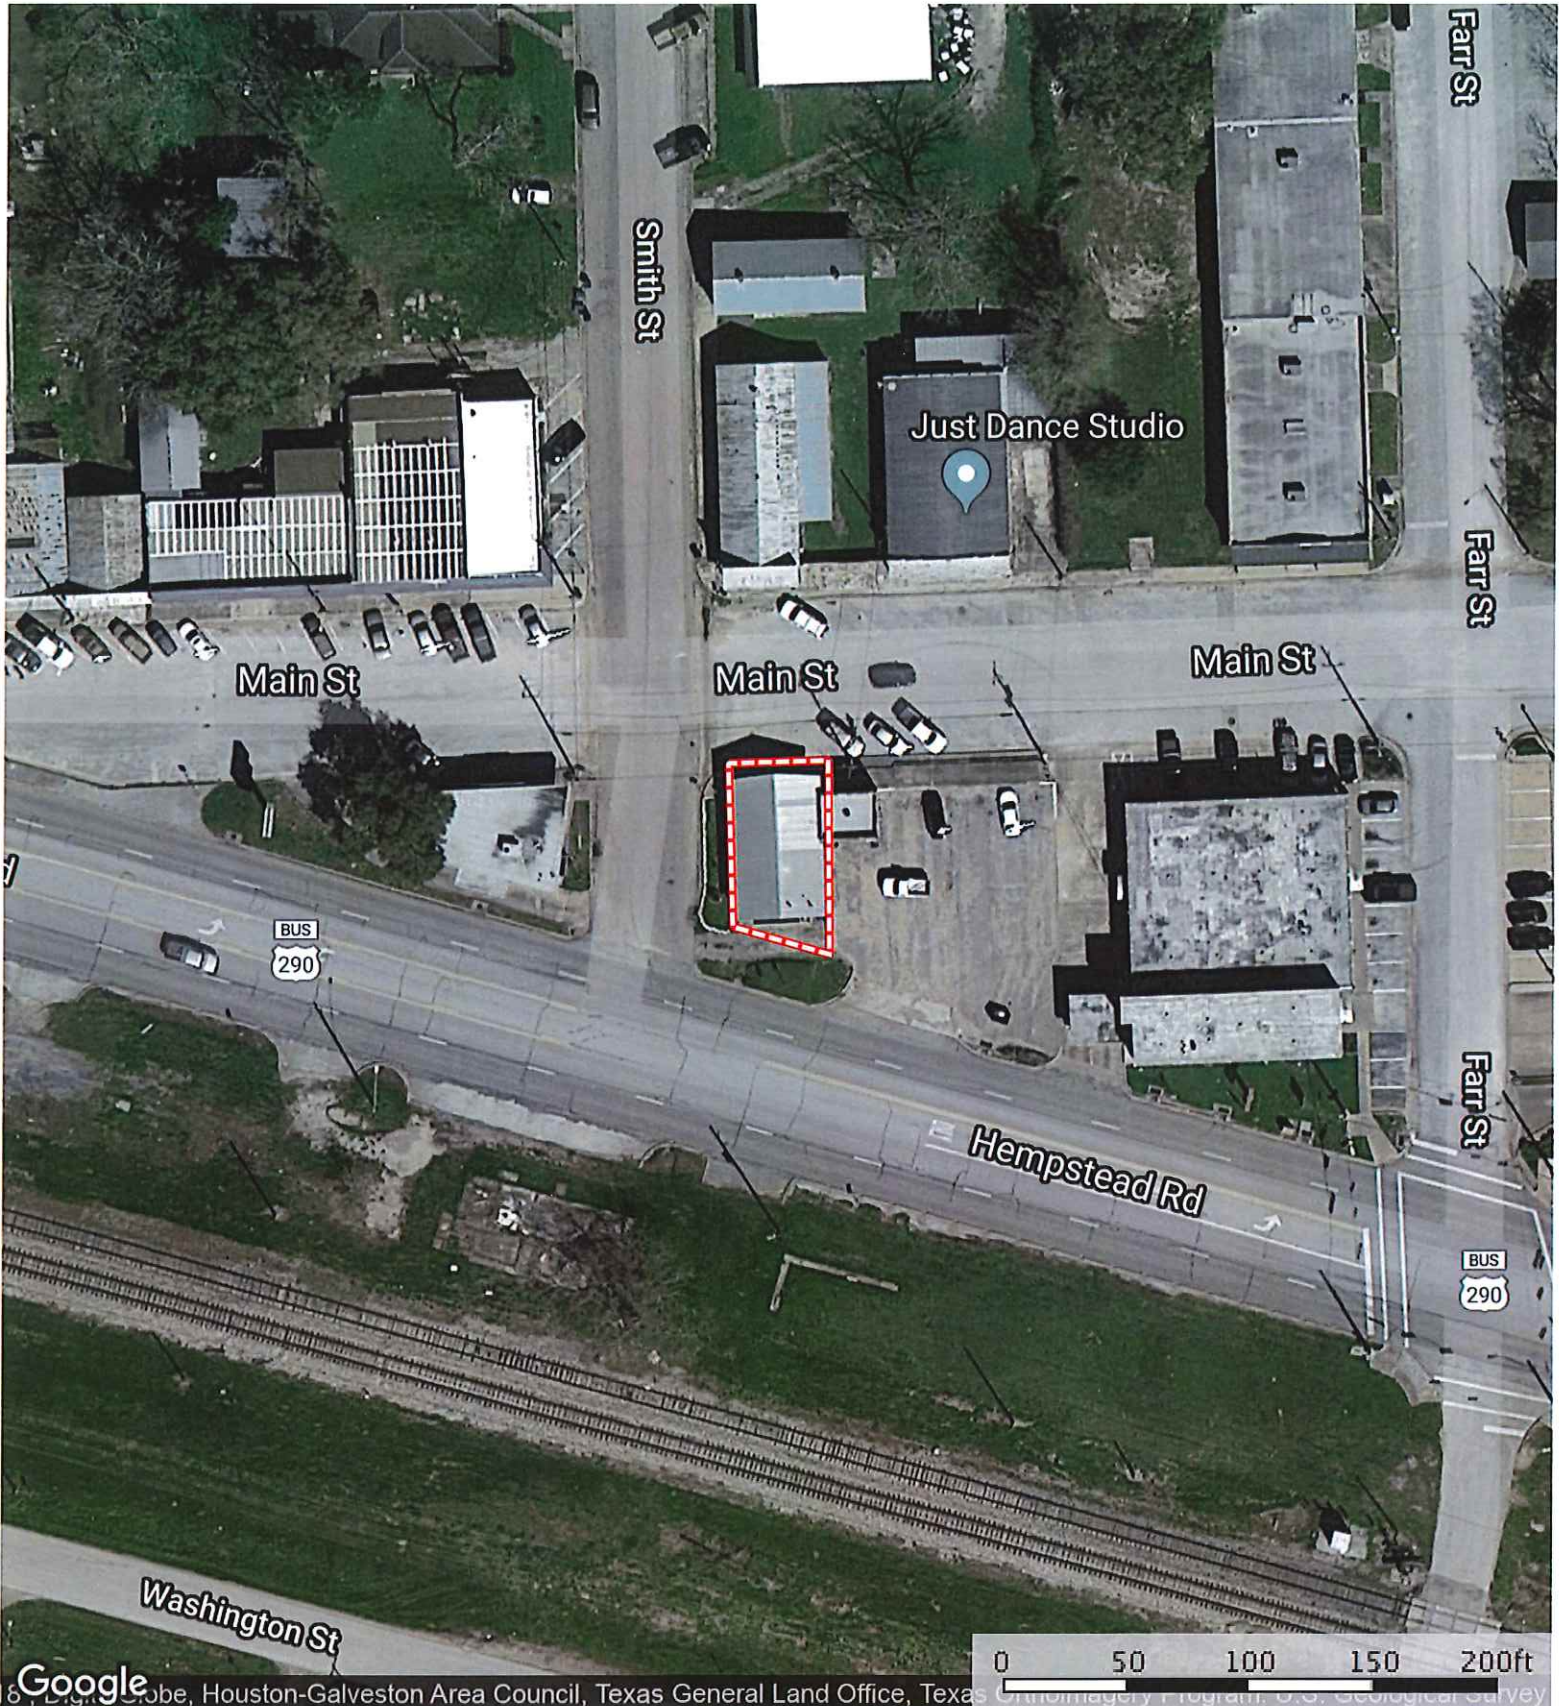

2323 Main St.
Waller County, Texas, AC +/-

 Boundary

 The information contained herein was obtained from sources deemed to be reliable. MapRight Services makes no warranties or guarantees as to the completeness or accuracy thereof.

2323 Main St.
Waller County, Texas, AC +/-

Boundary 100 Year Floodplain 500 Year Floodplain

The information contained herein was obtained from sources deemed to be reliable. MapRight Services makes no warranties or guarantees as to the completeness or accuracy thereof.