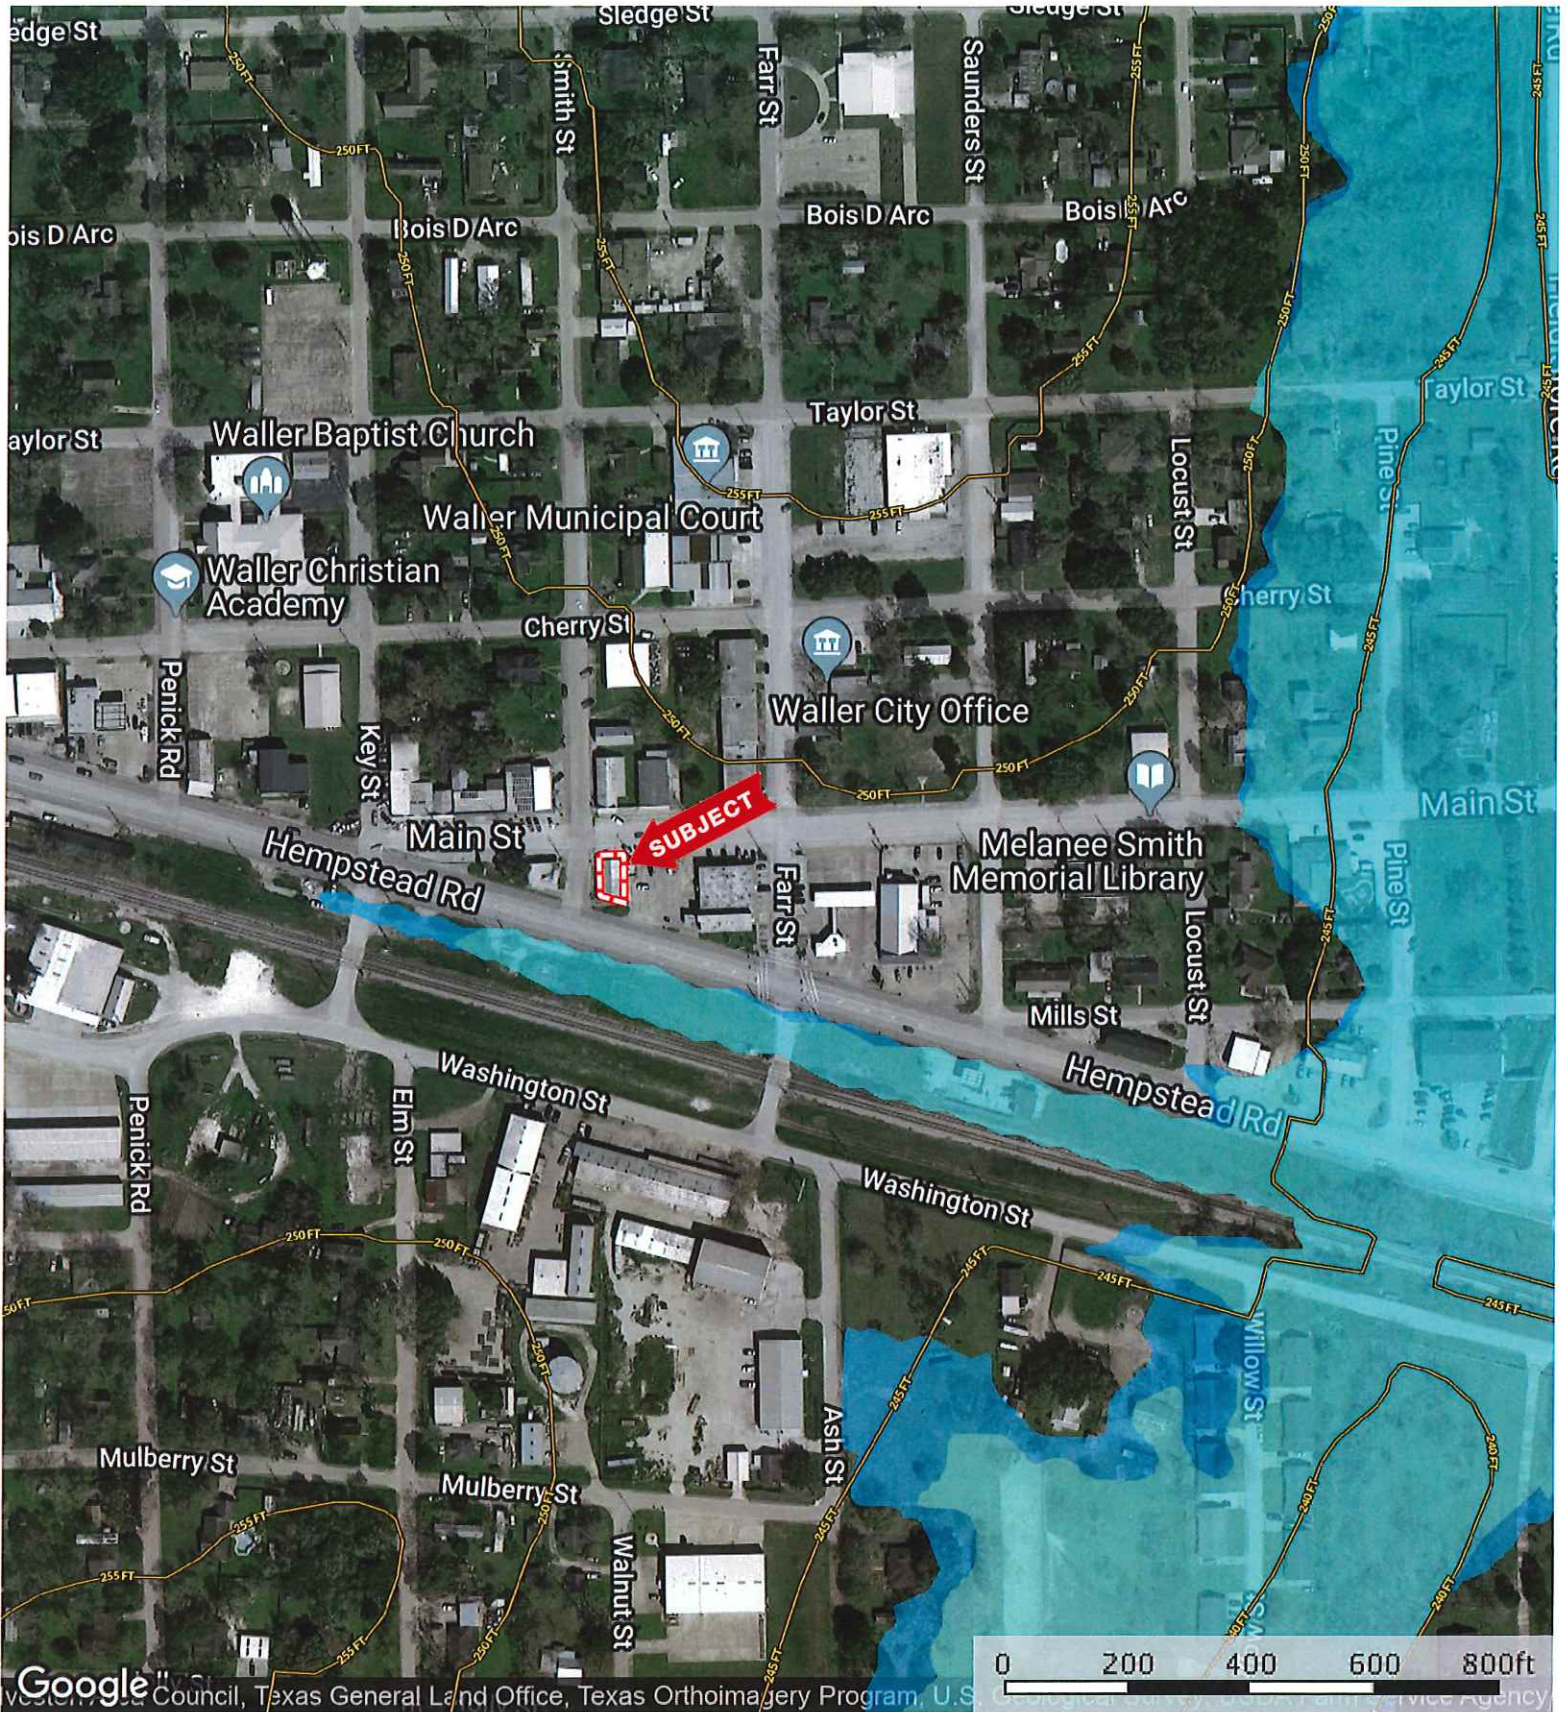

2323 Main St.
Waller County, Texas, AC +/-

 Boundary

 The information contained herein was obtained from sources deemed to be reliable. MapRight Services makes no warranties or guarantees as to the completeness or accuracy thereof.

2323 Main St.
Waller County, Texas, AC +/-

Boundary 100 Year Floodplain 500 Year Floodplain

The information contained herein was obtained from sources deemed to be reliable. MapRight Services makes no warranties or guarantees as to the completeness or accuracy thereof.