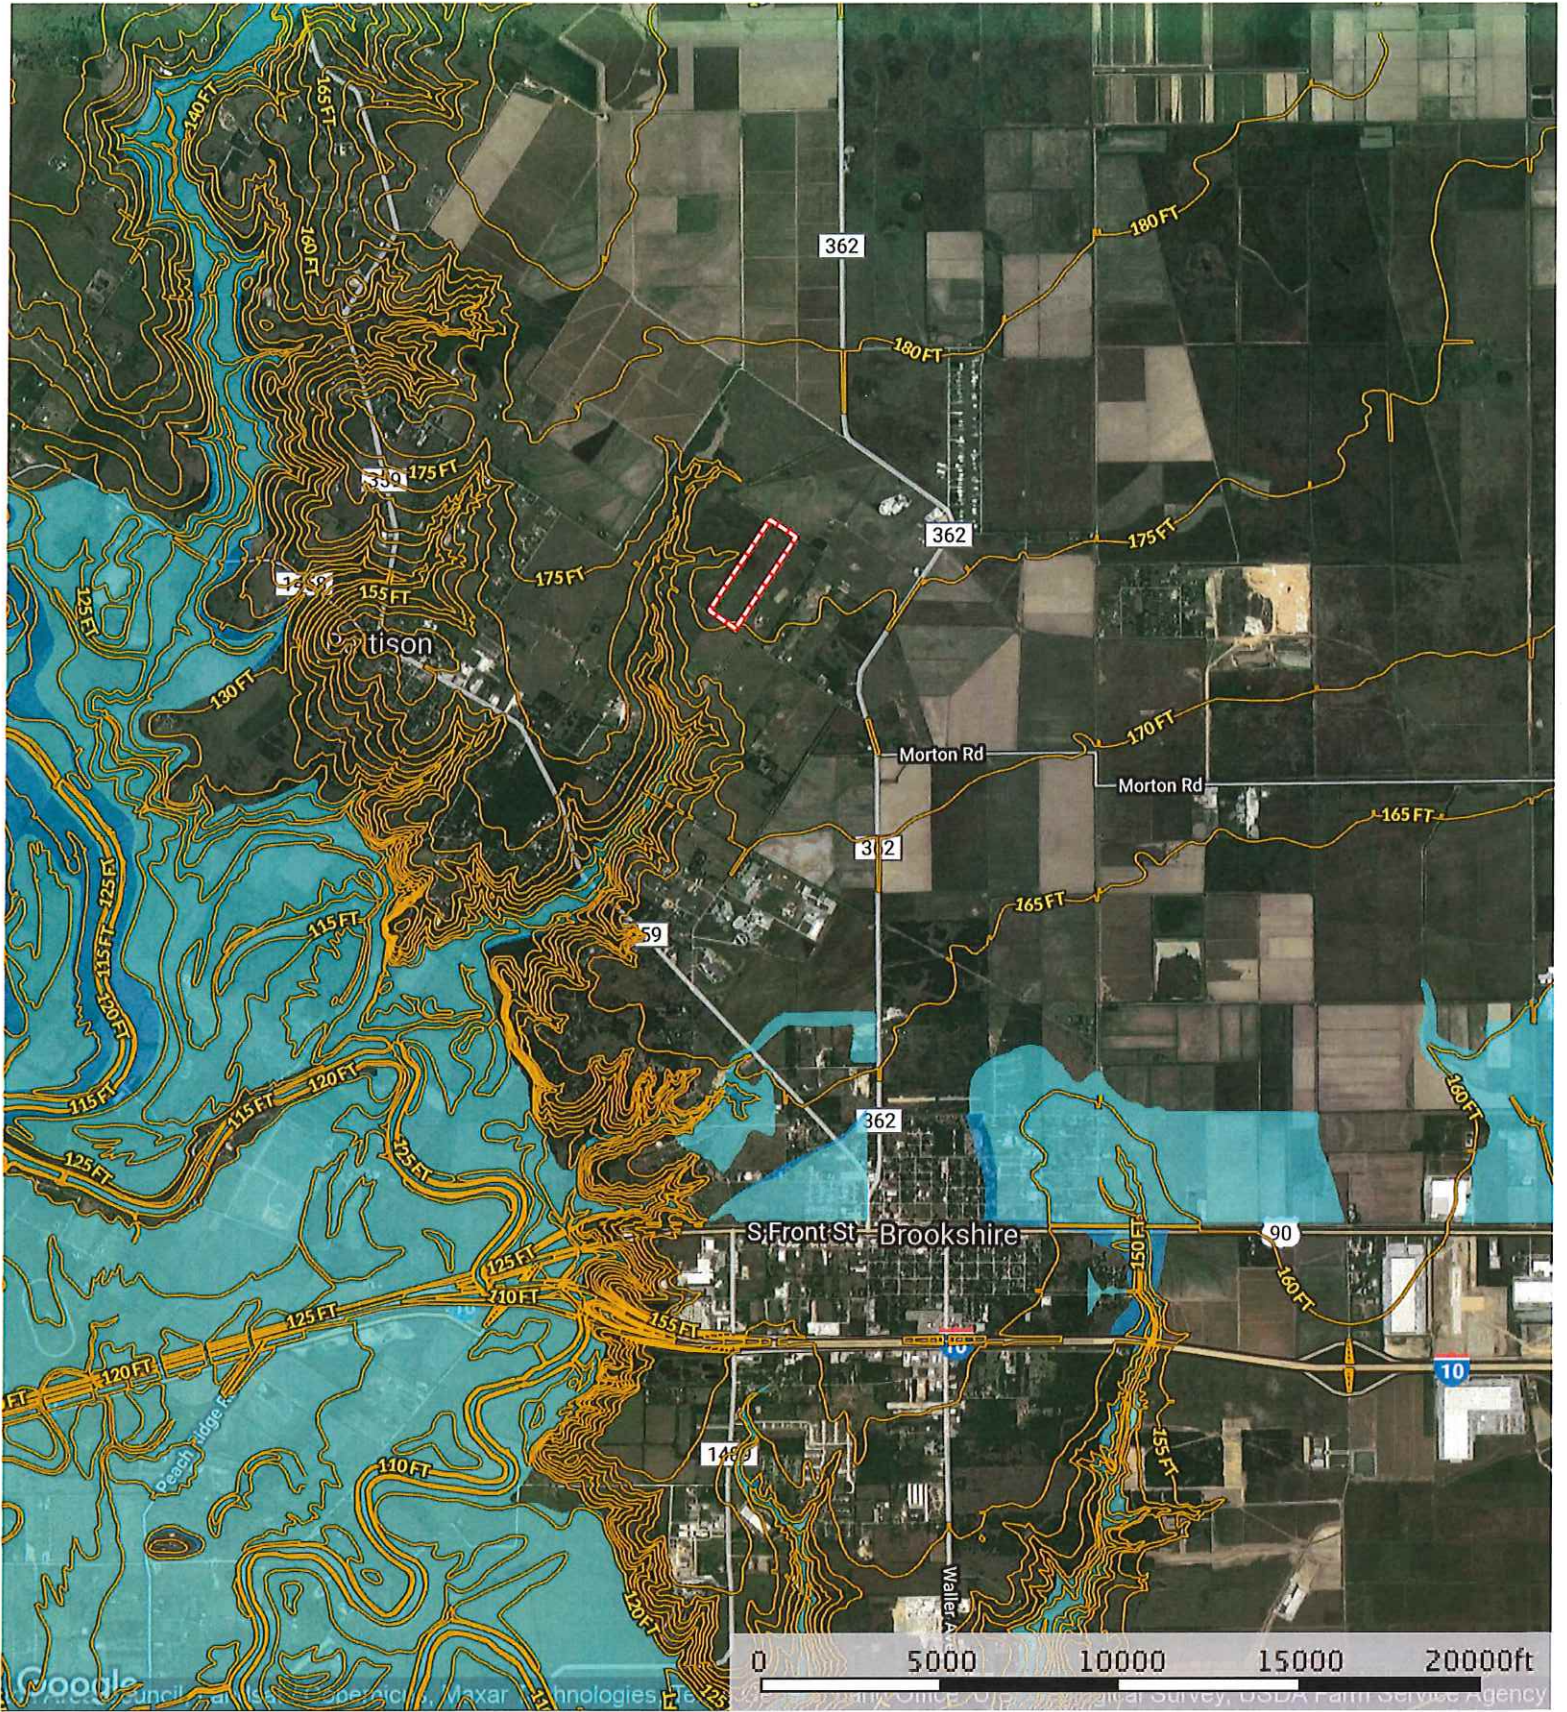

Clapp Rd.

Waller County, Texas, AC +/-

 Boundary

Clapp Rd.
Waller County, Texas, AC +/-

 Boundary

Clapp Rd.
 Waller County, Texas, AC +/-

- Boundary
- 100 Year Floodplain
- 500 Year Floodplain
- Floodway
- Special
- Unmapped/ Not