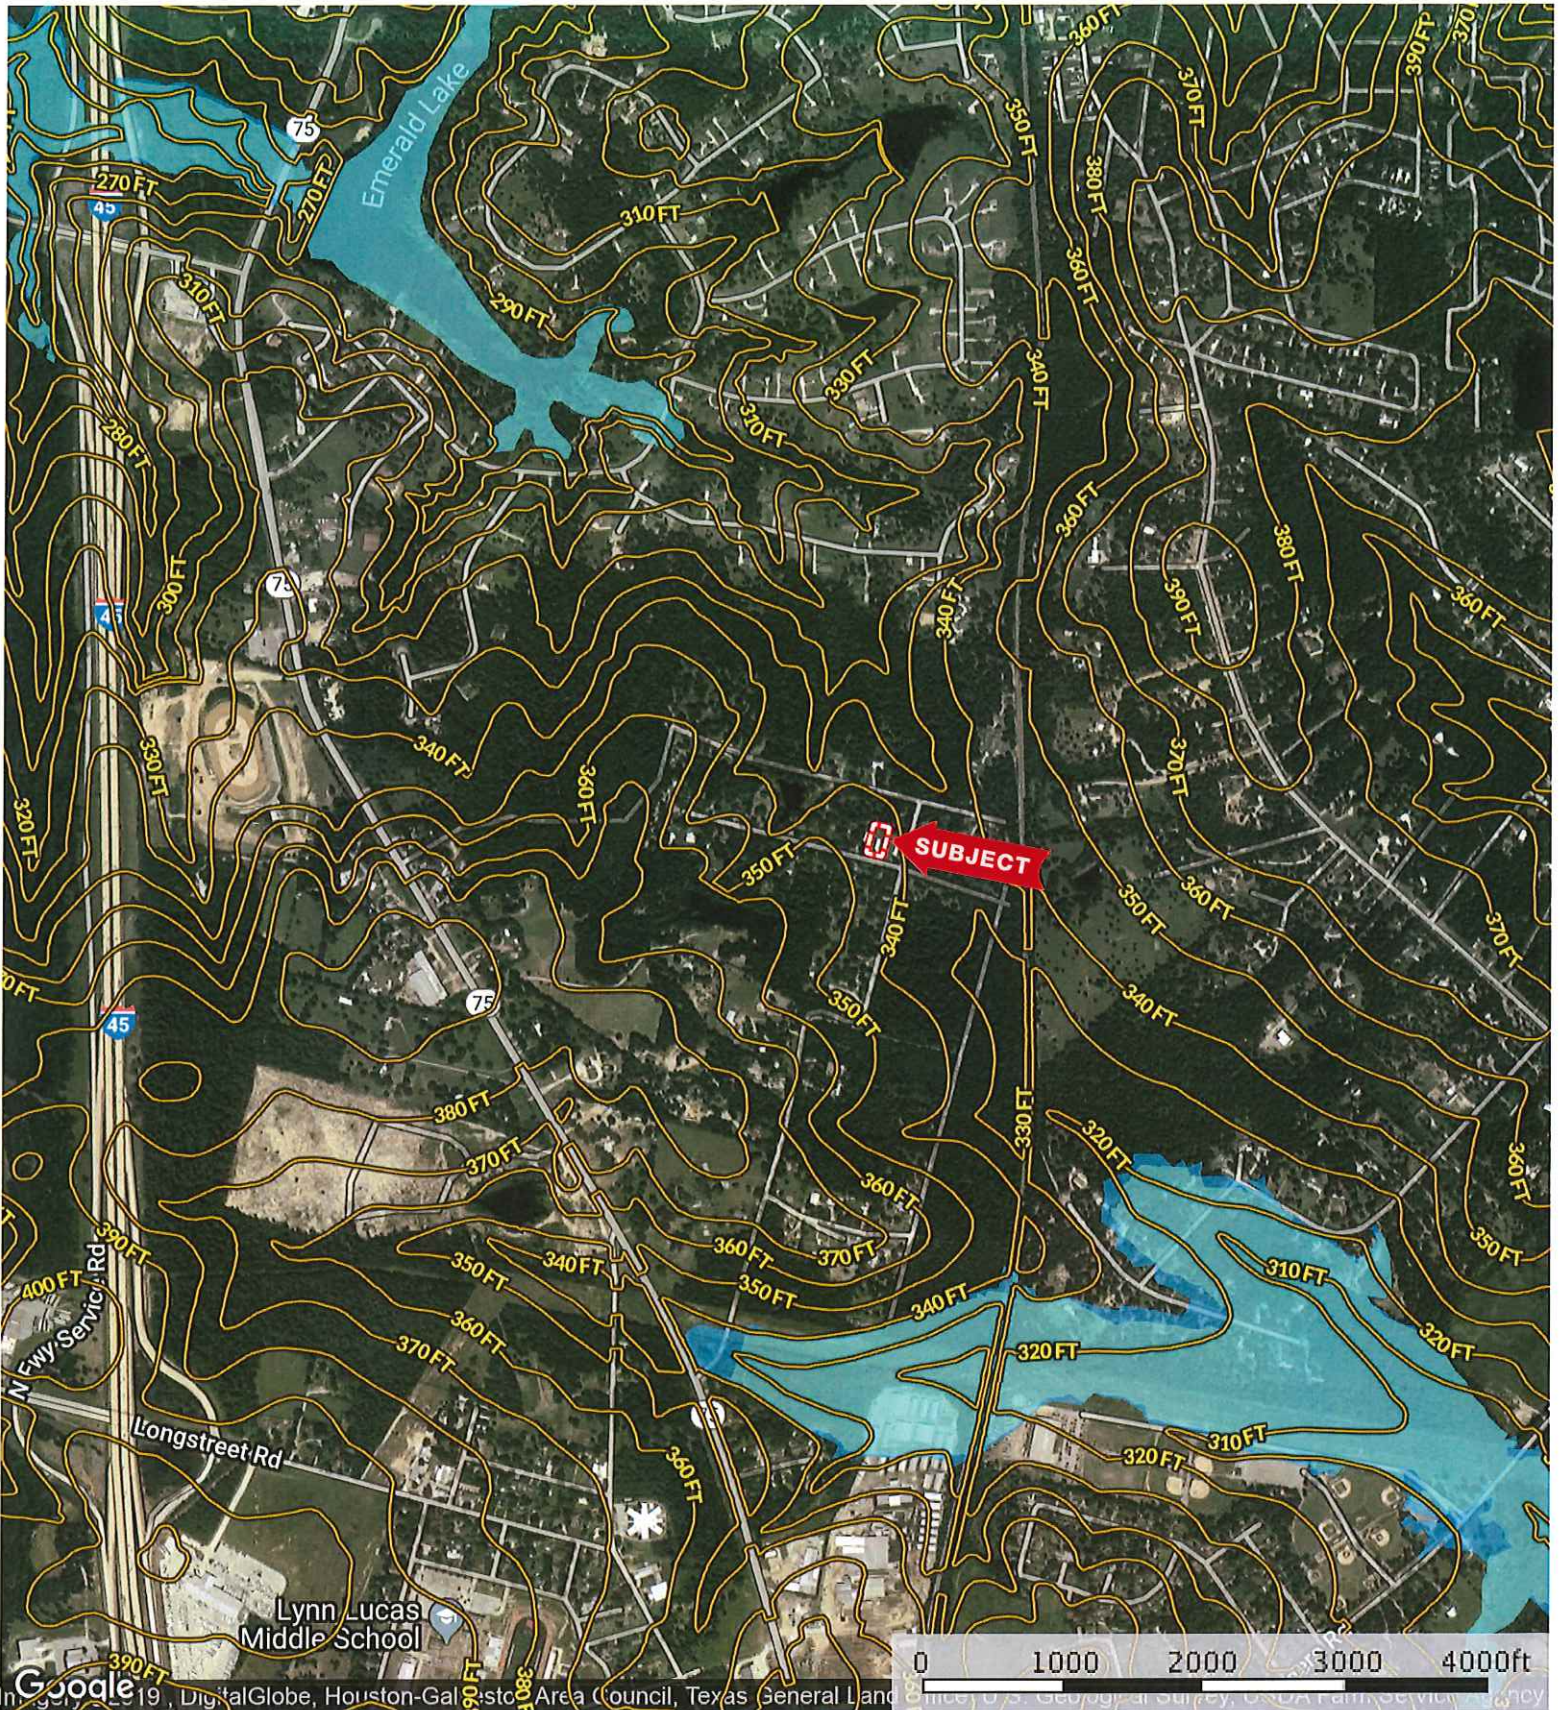

1899 Brandon Ln.  
Montgomery County, Texas, AC +/-

Google | Houston-Galveston Area Council, Landsat / Copernicus, Texas General Land Office, U.S. Geological Survey, USDA Farm Service Agency

 Boundary

 The information contained herein was obtained from sources deemed to be reliable. MapRight Services makes no warranties or guarantees as to the completeness or accuracy thereof.

1899 Brandon Ln.  
Montgomery County, Texas, AC +/-

Google, Map data ©2019 Imagery ©2019, DigitalGlobe, Houston-Galveston Area Council, Texas General Land Office, U.S. Geological Survey

 Boundary

 The information contained herein was obtained from sources deemed to be reliable. MapRight Services makes no warranties or guarantees as to the completeness or accuracy thereof.

1899 Brandon Ln.  
Montgomery County, Texas, AC +/-

- Boundary
- 100 Year Floodplain
- 500 Year Floodplain
- Floodway
- Special
- Unmapped/ Not

The information contained herein was obtained from sources deemed to be reliable. MapRight Services makes no warranties or guarantees as to the completeness or accuracy thereof.