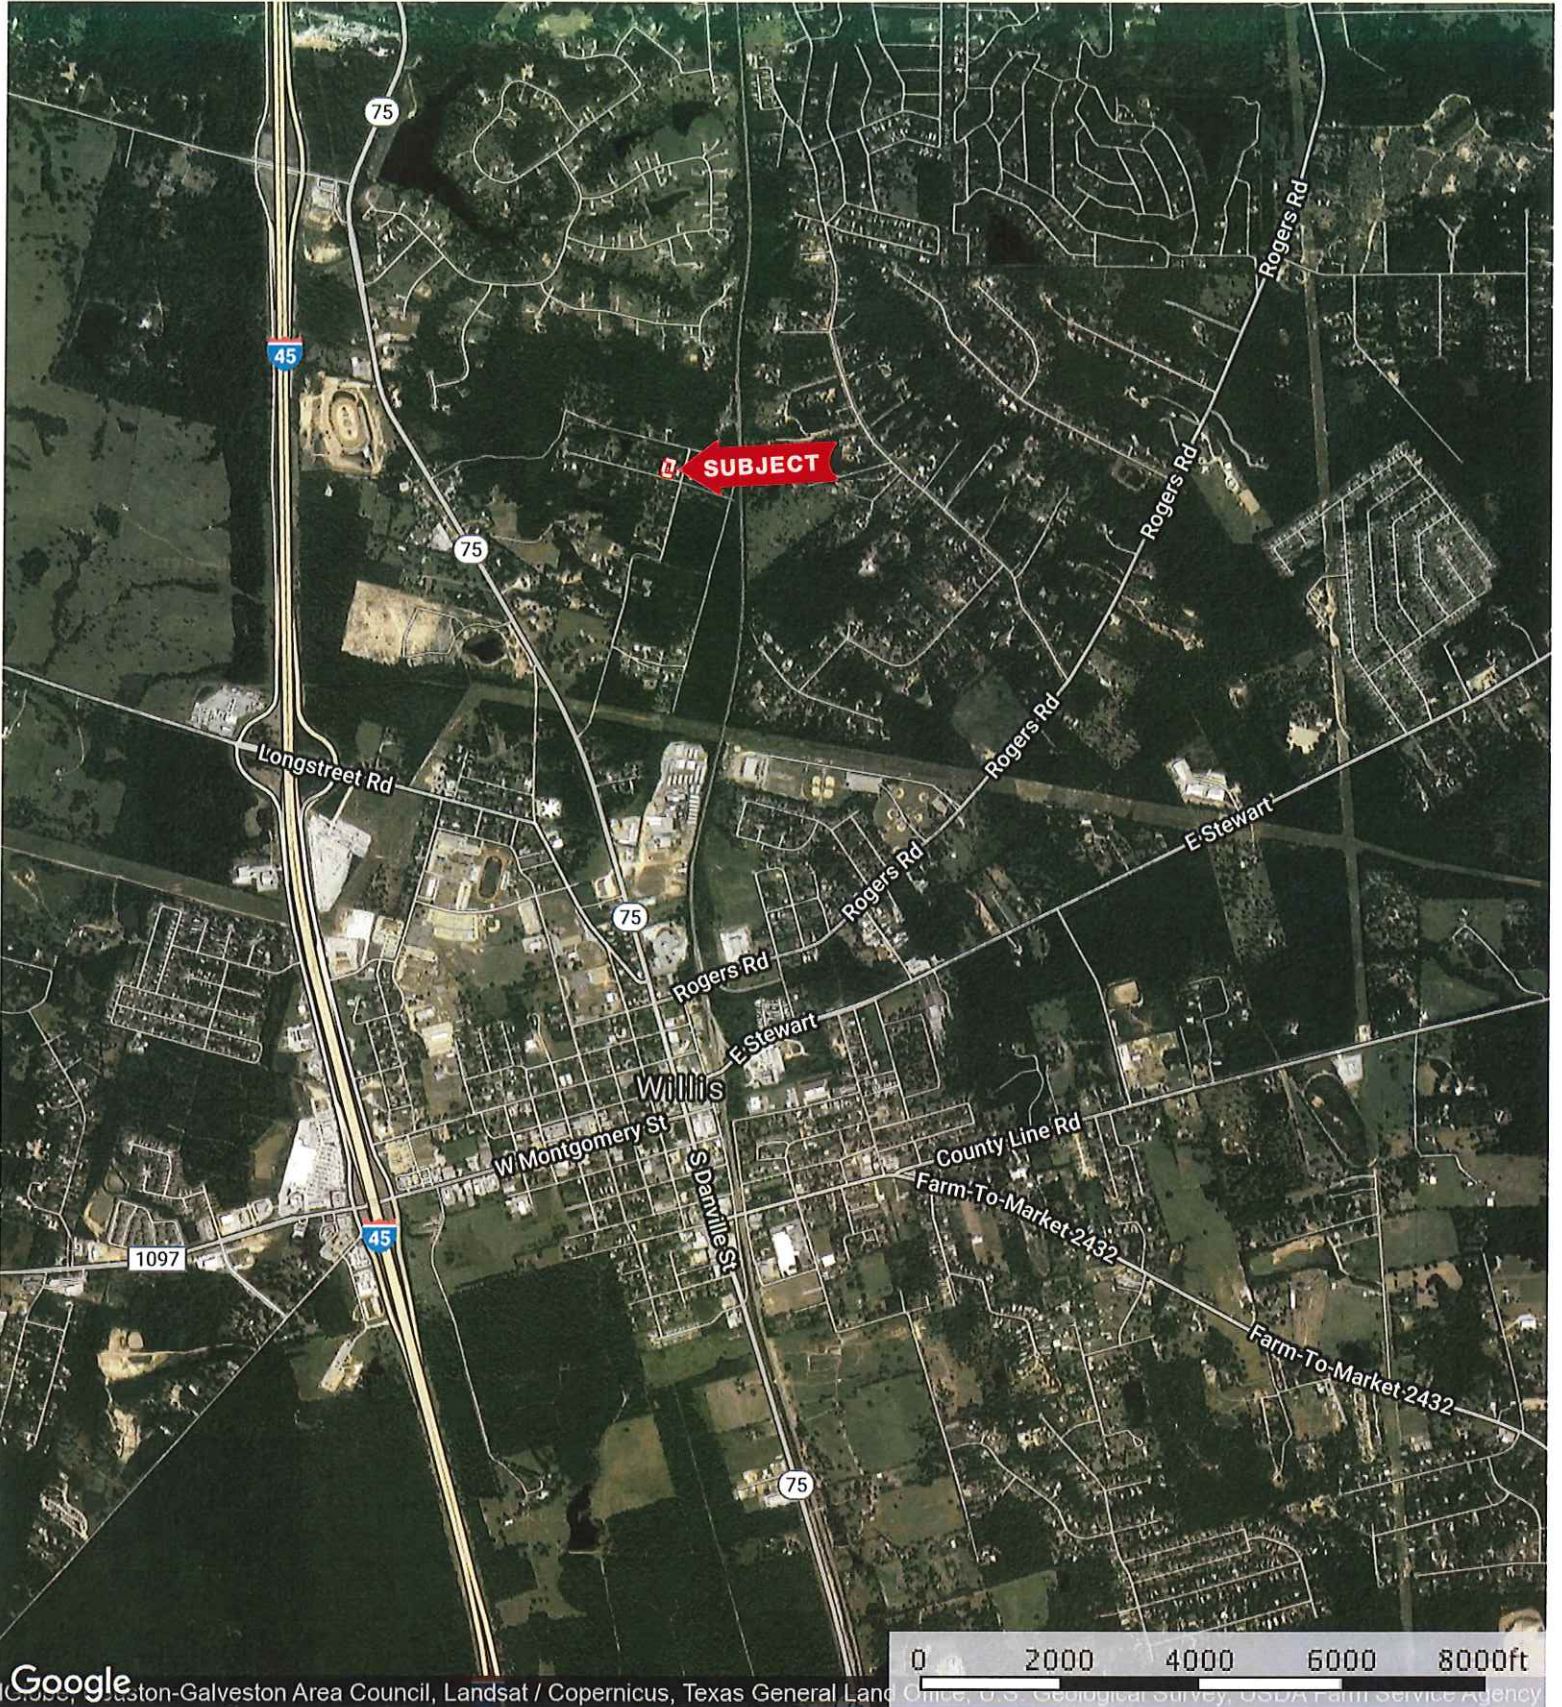

1899 Brandon Ln.  
Montgomery County, Texas, AC +/-

Google | Houston-Galveston Area Council, Landsat / Copernicus, Texas General Land Office, U.S. Geological Survey, USDA Farm Service Agency

 Boundary

 The information contained herein was obtained from sources deemed to be reliable. MapRight Services makes no warranties or guarantees as to the completeness or accuracy thereof.

1899 Brandon Ln.  
Montgomery County, Texas, AC +/-

Google, Map data ©2019 Imagery ©2019, DigitalGlobe, Houston-Galveston Area Council, Texas General Land Office, U.S. Geological Survey

 Boundary

 The information contained herein was obtained from sources deemed to be reliable. MapRight Services makes no warranties or guarantees as to the completeness or accuracy thereof.

1899 Brandon Ln.  
Montgomery County, Texas, AC +/-

- Boundary
- 100 Year Floodplain
- 500 Year Floodplain
- Floodway
- Special
- Unmapped/ Not

The information contained herein was obtained from sources deemed to be reliable. MapRight Services makes no warranties or guarantees as to the completeness or accuracy thereof.